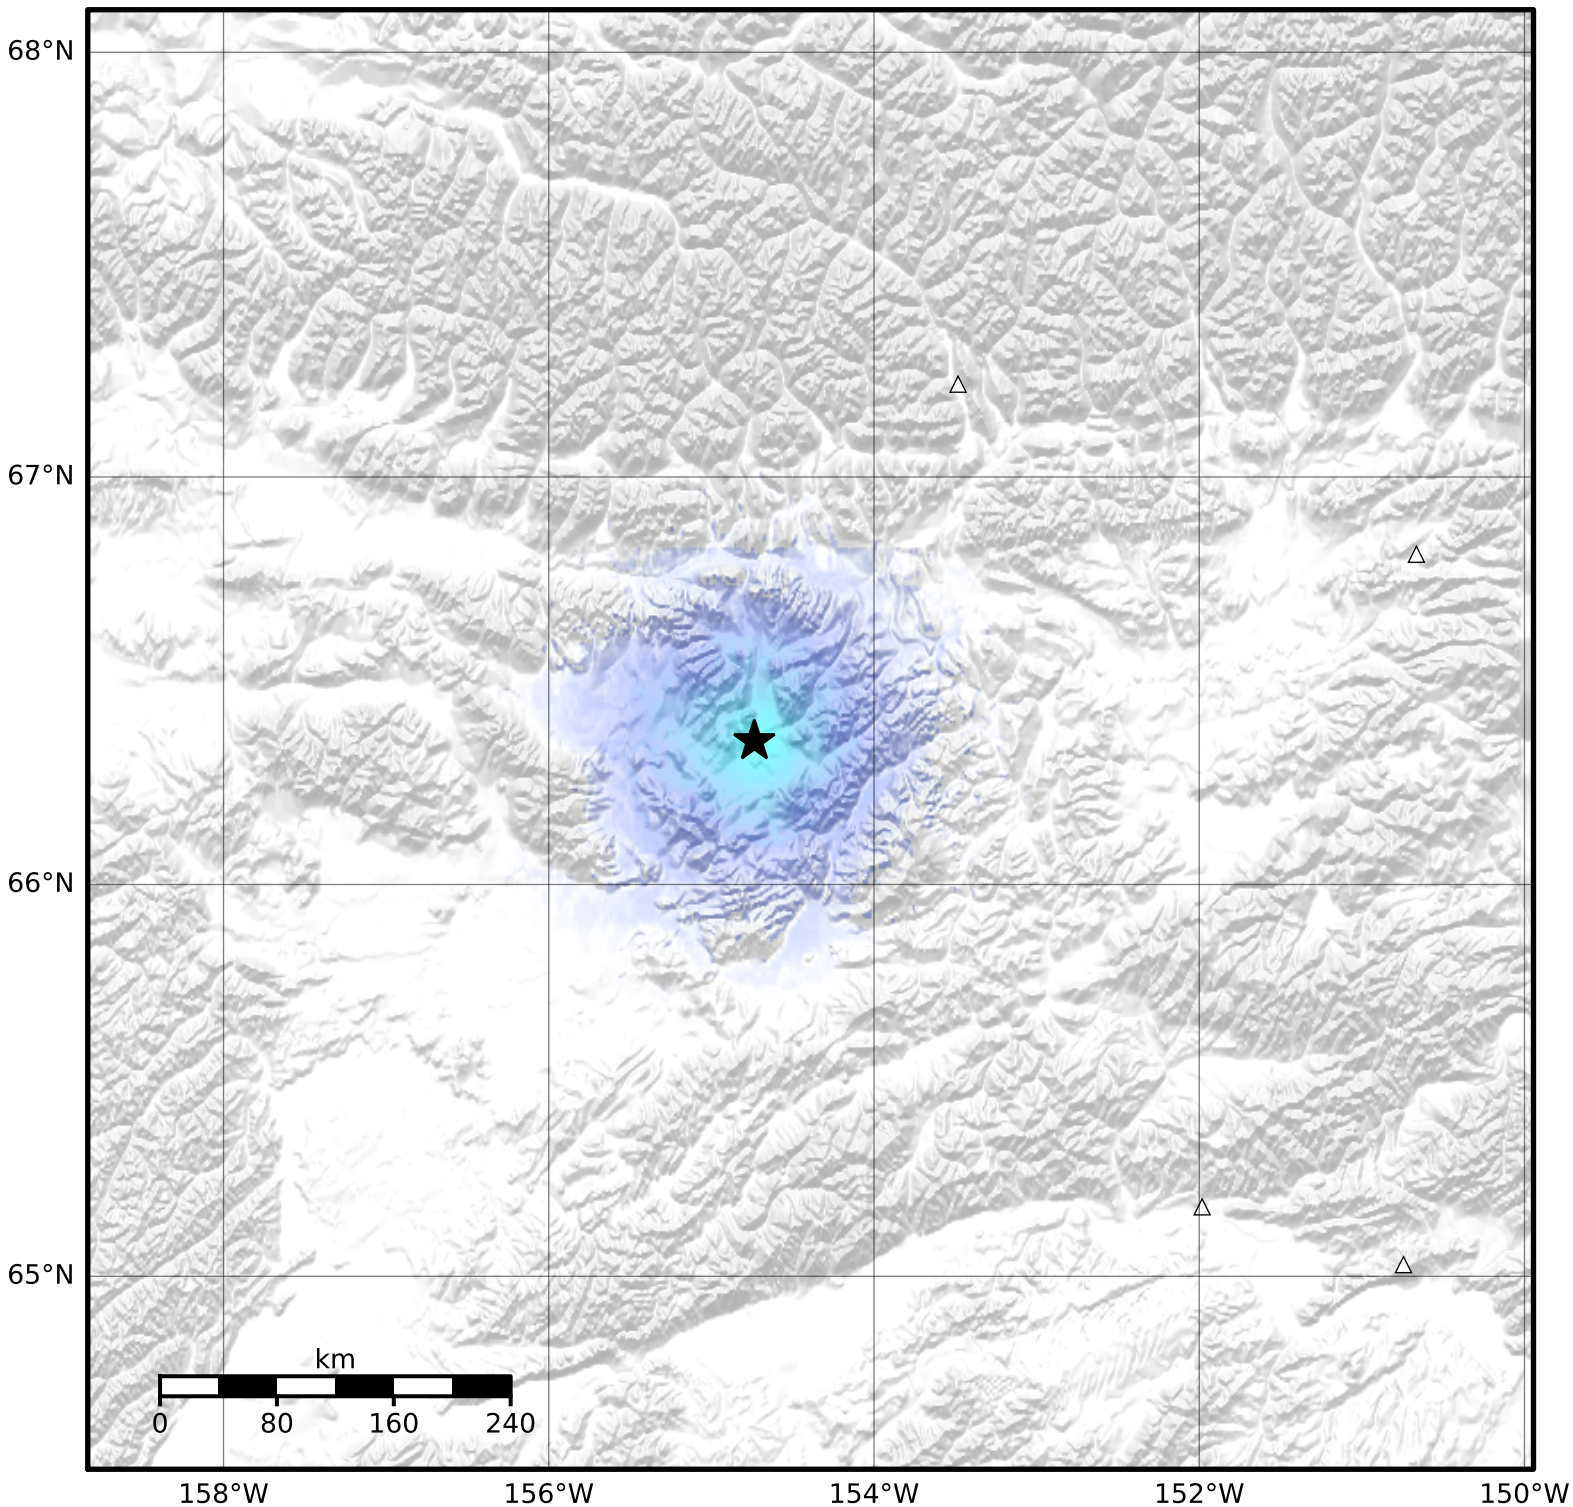

Macroseismic Intensity Map Alaska Earthquake Center  
 ShakeMap: 41 km (25 miles) NNW of Hughes  
 Oct 08, 2023 07:12:16 UTC M3.5 N66.36 W154.74 Depth: 0.0km ID:ak023cwu95uu

SHAKING	Not felt	Weak	Light	Moderate	Strong	Very strong	Severe	Violent	Extreme
DAMAGE	None	None	None	Very light	Light	Moderate	Moderate/heavy	Heavy	Very heavy
PGA(%g)	<0.0464	0.297	2.76	6.2	11.5	21.5	40.1	74.7	>139
PGV(cm/s)	<0.0215	0.135	1.41	4.65	9.64	20	41.4	85.8	>178
INTENSITY	<b>I</b>	<b>II-III</b>	<b>IV</b>	<b>V</b>	<b>VI</b>	<b>VII</b>	<b>VIII</b>	<b>IX</b>	<b>X+</b>

Scale based on Worden et al. (2012)

Version 1: Processed 2023-10-08T07:18:03Z

Δ Seismic Instrument ○ Reported Intensity

★ Epicenter