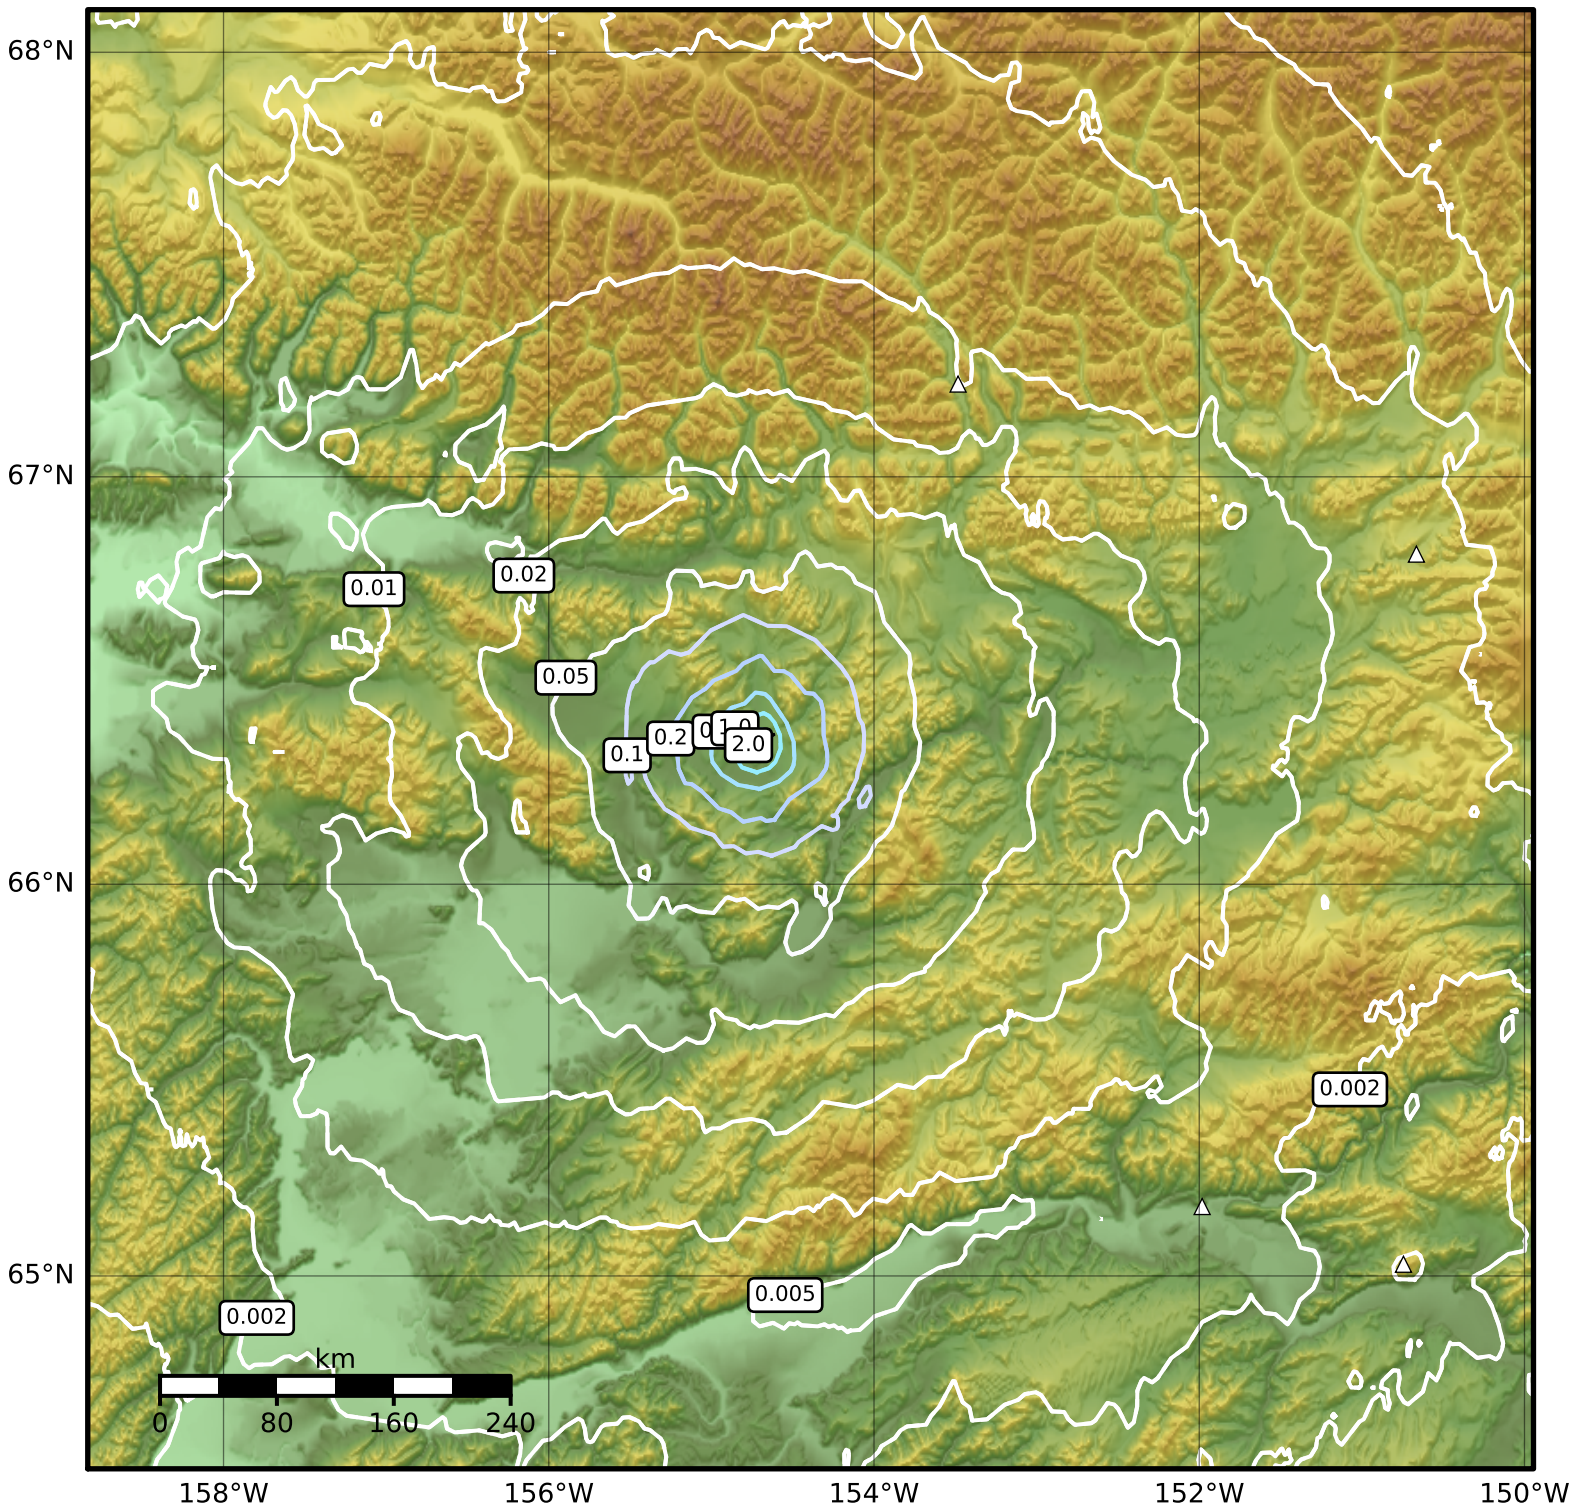

Peak Ground Acceleration Map Alaska Earthquake Center
ShakeMap: 41 km (25 miles) NNW of Hughes
Oct 08, 2023 07:12:16 UTC M3.5 N66.36 W154.74 Depth: 0.0km ID:ak023cwu95uu

Scale based on Worden et al. (2012)

Version 1: Processed 2023-10-08T07:18:03Z

△ Seismic Instrument ○ Reported Intensity

★ Epicenter