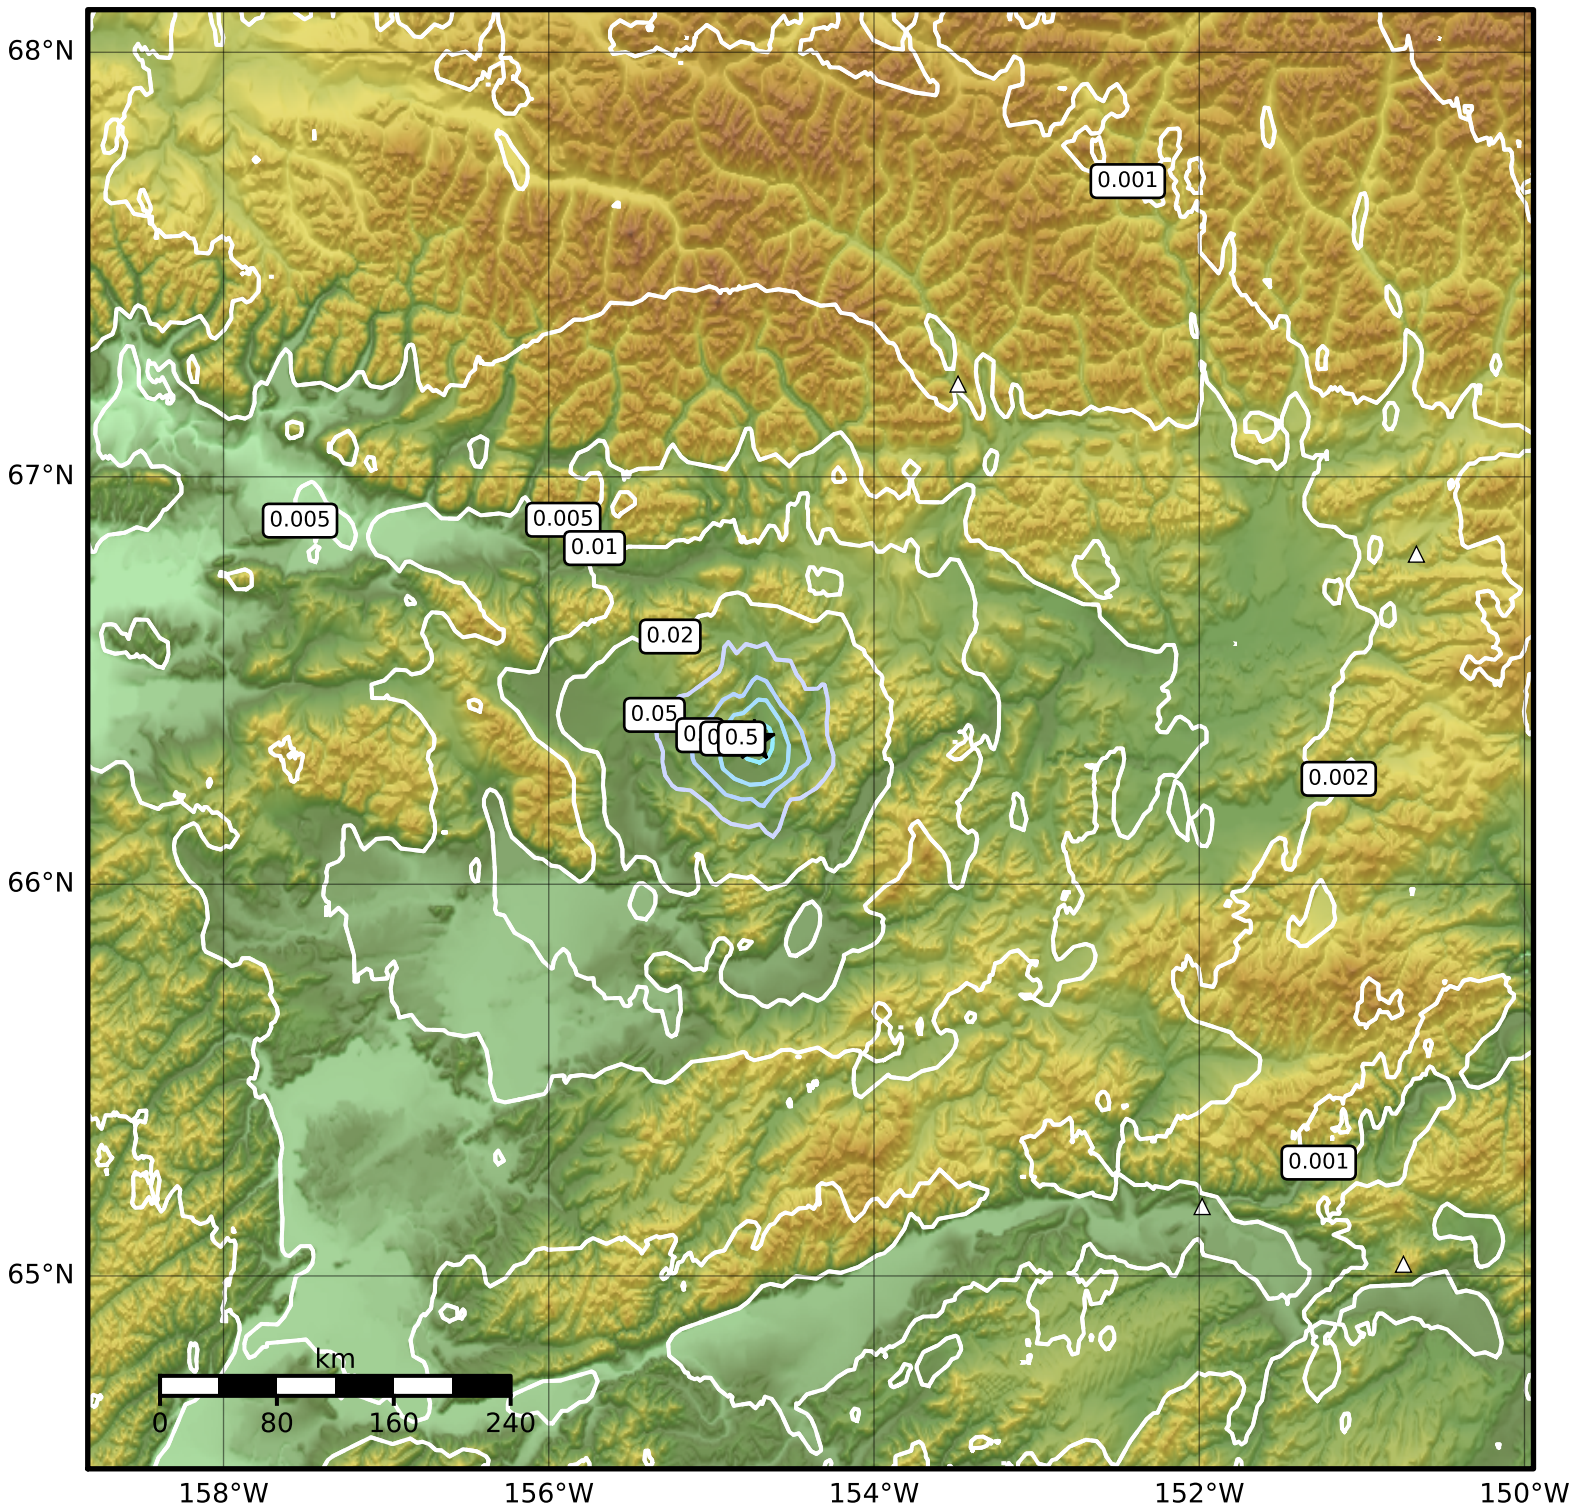

Peak Ground Velocity Map Alaska Earthquake Center
ShakeMap: 41 km (25 miles) NNW of Hughes
Oct 08, 2023 07:12:16 UTC M3.5 N66.36 W154.74 Depth: 0.0km ID:ak023cwu95uu

Scale based on Worden et al. (2012)

△ Seismic Instrument ○ Reported Intensity

★ Epicenter

Version 1: Processed 2023-10-08T07:18:03Z