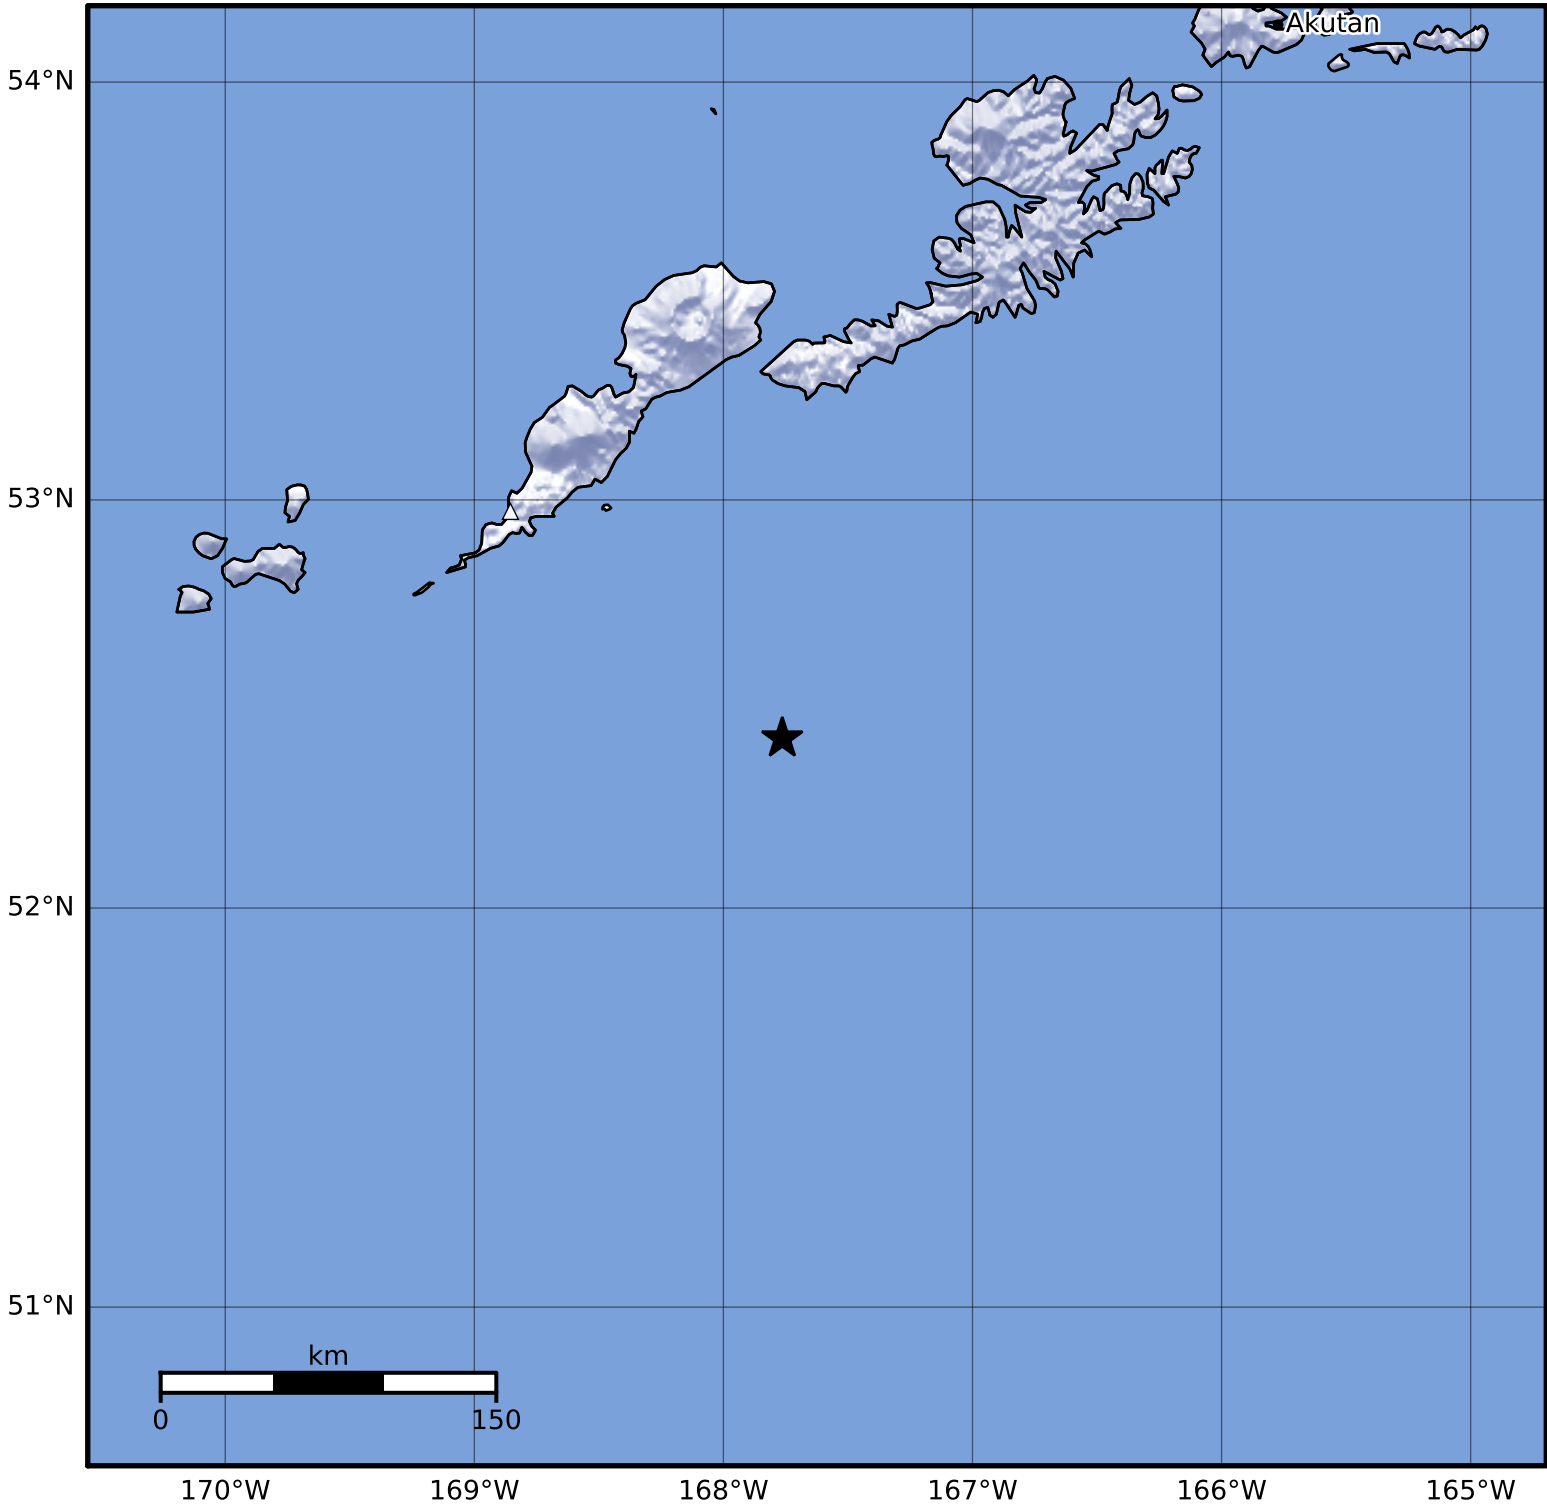

Macroseismic Intensity Map Alaska Earthquake Center
 ShakeMap: 94 km (58 miles) SE of Nikolski
 Oct 08, 2023 08:17:49 UTC M3.6 N52.42 W167.76 Depth: 10.0km ID:ak023cwuvqoo

SHAKING	Not felt	Weak	Light	Moderate	Strong	Very strong	Severe	Violent	Extreme
DAMAGE	None	None	None	Very light	Light	Moderate	Moderate/heavy	Heavy	Very heavy
PGA(%g)	<0.0464	0.297	2.76	6.2	11.5	21.5	40.1	74.7	>139
PGV(cm/s)	<0.0215	0.135	1.41	4.65	9.64	20	41.4	85.8	>178
INTENSITY	I	II-III	IV	V	VI	VII	VIII	IX	X+

Scale based on Worden et al. (2012)

Version 2: Processed 2023-10-08T16:51:36Z

△ Seismic Instrument ○ Reported Intensity

★ Epicenter