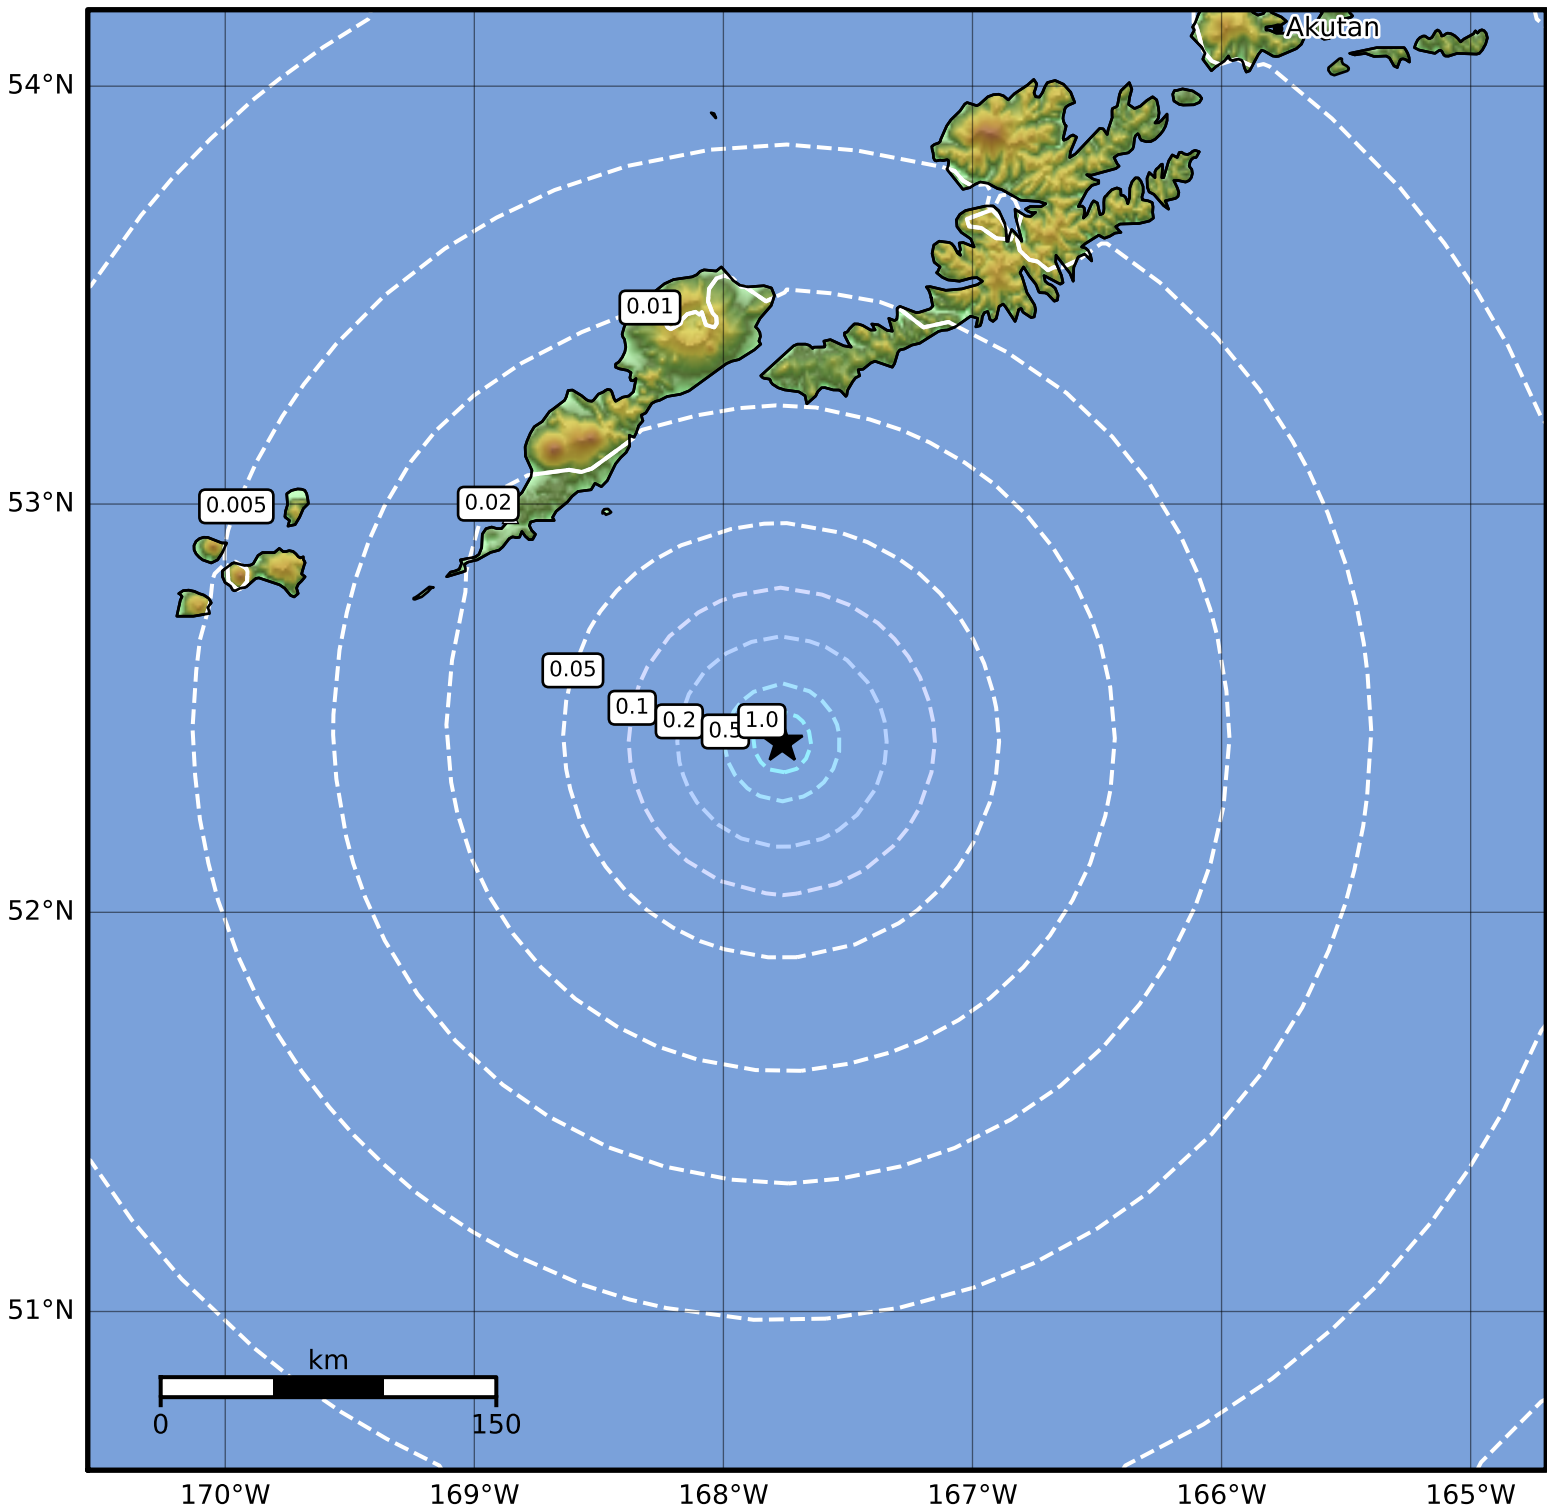

Peak Ground Acceleration Map Alaska Earthquake Center  
 ShakeMap: 94 km (58 miles) SE of Nikolski  
 Oct 08, 2023 08:17:49 UTC M3.6 N52.42 W167.76 Depth: 10.0km ID:ak023cwuvqoo

PGA (%g)	0.1	0.2	0.5	1	2	5	10	20	50	100	200

Scale based on Worden et al. (2012)

Version 2: Processed 2023-10-08T16:51:36Z

△ Seismic Instrument ○ Reported Intensity

★ Epicenter