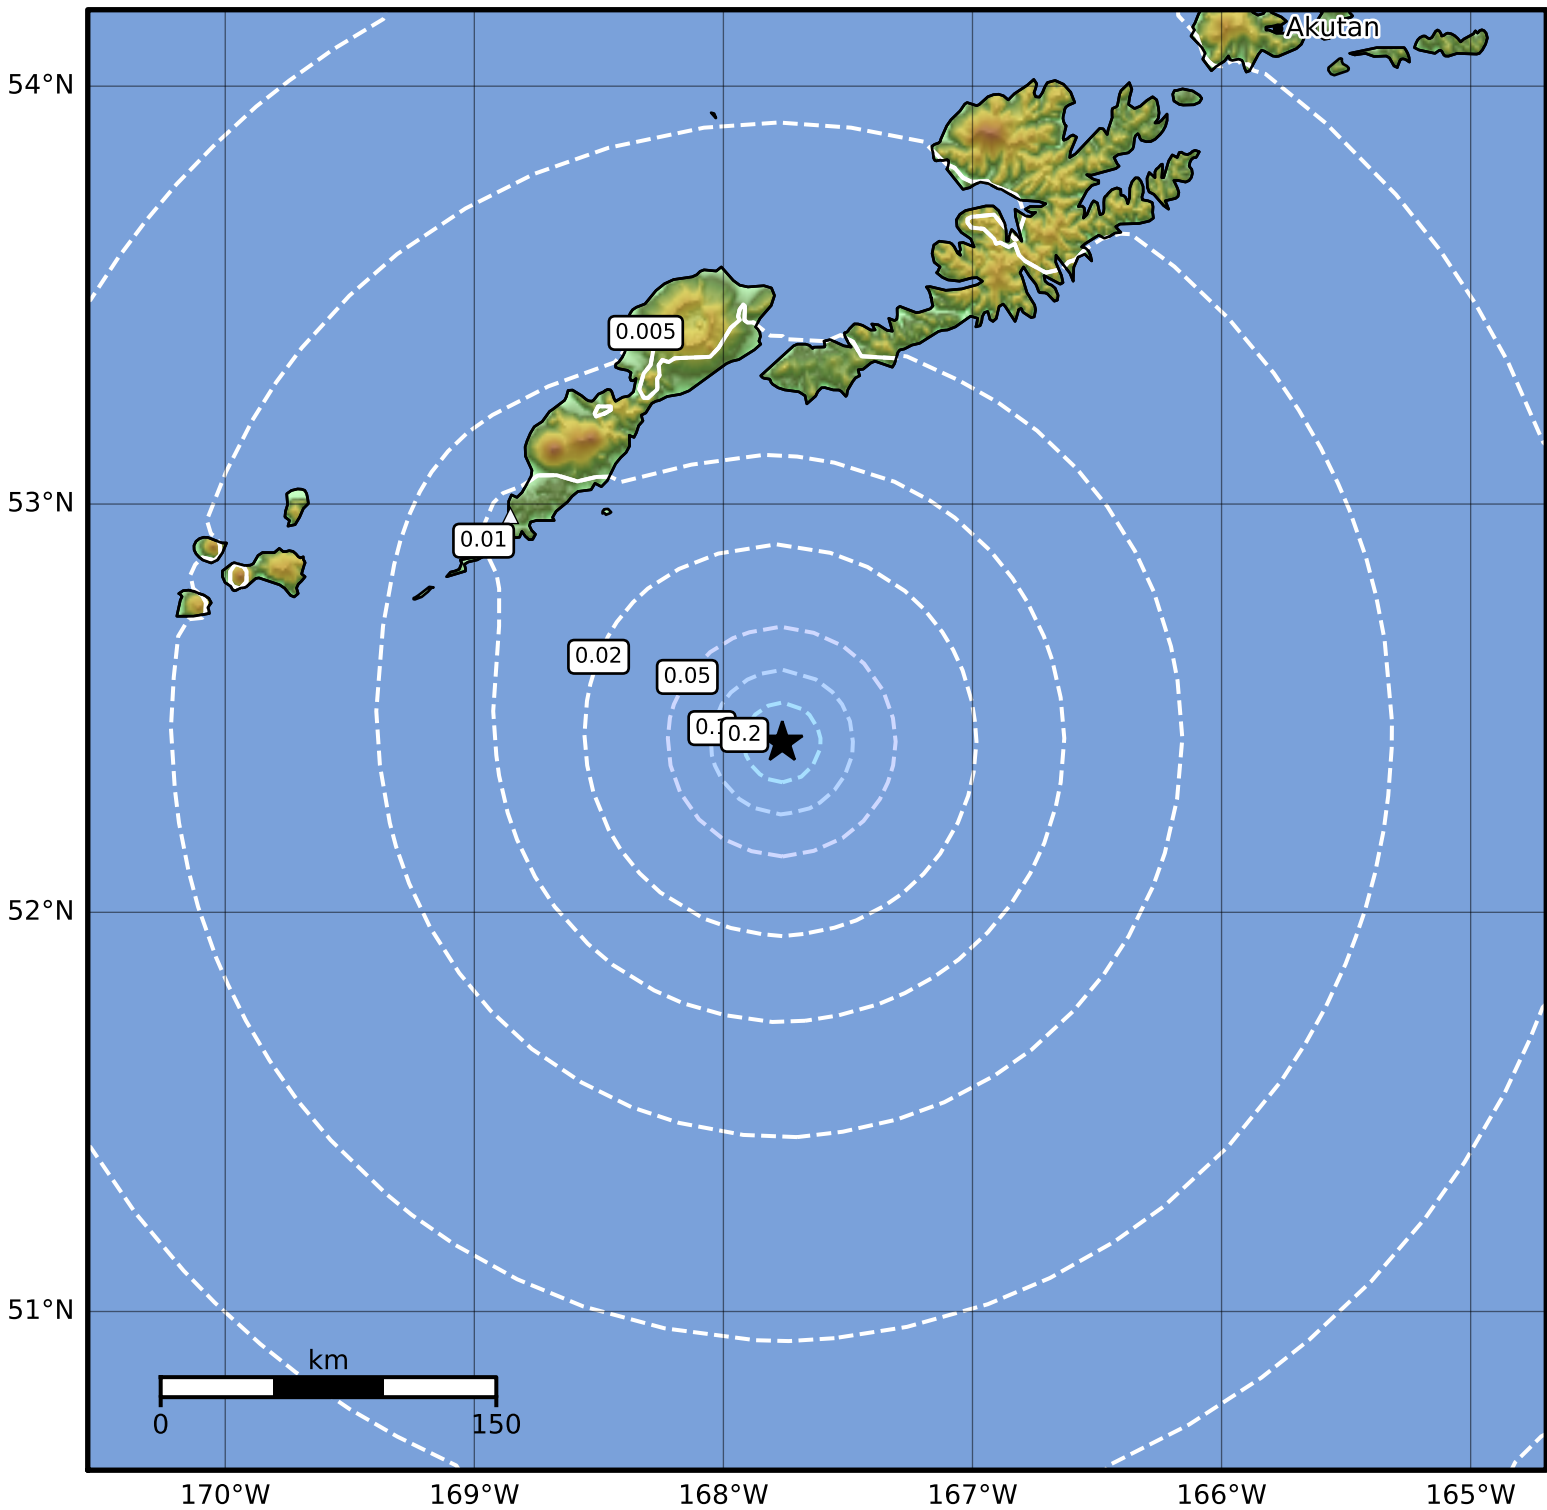

Peak Ground Velocity Map Alaska Earthquake Center
ShakeMap: 94 km (58 miles) SE of Nikolski
Oct 08, 2023 08:17:49 UTC M3.6 N52.42 W167.76 Depth: 10.0km ID:ak023cwuvqoo

PGV (cm/s)	0.1	0.2	0.5	1	2	5	10	20	50	100	200
------------	-----	-----	-----	---	---	---	----	----	----	-----	-----

Scale based on Worden et al. (2012)

Version 2: Processed 2023-10-08T16:51:36Z

△ Seismic Instrument ○ Reported Intensity

★ Epicenter