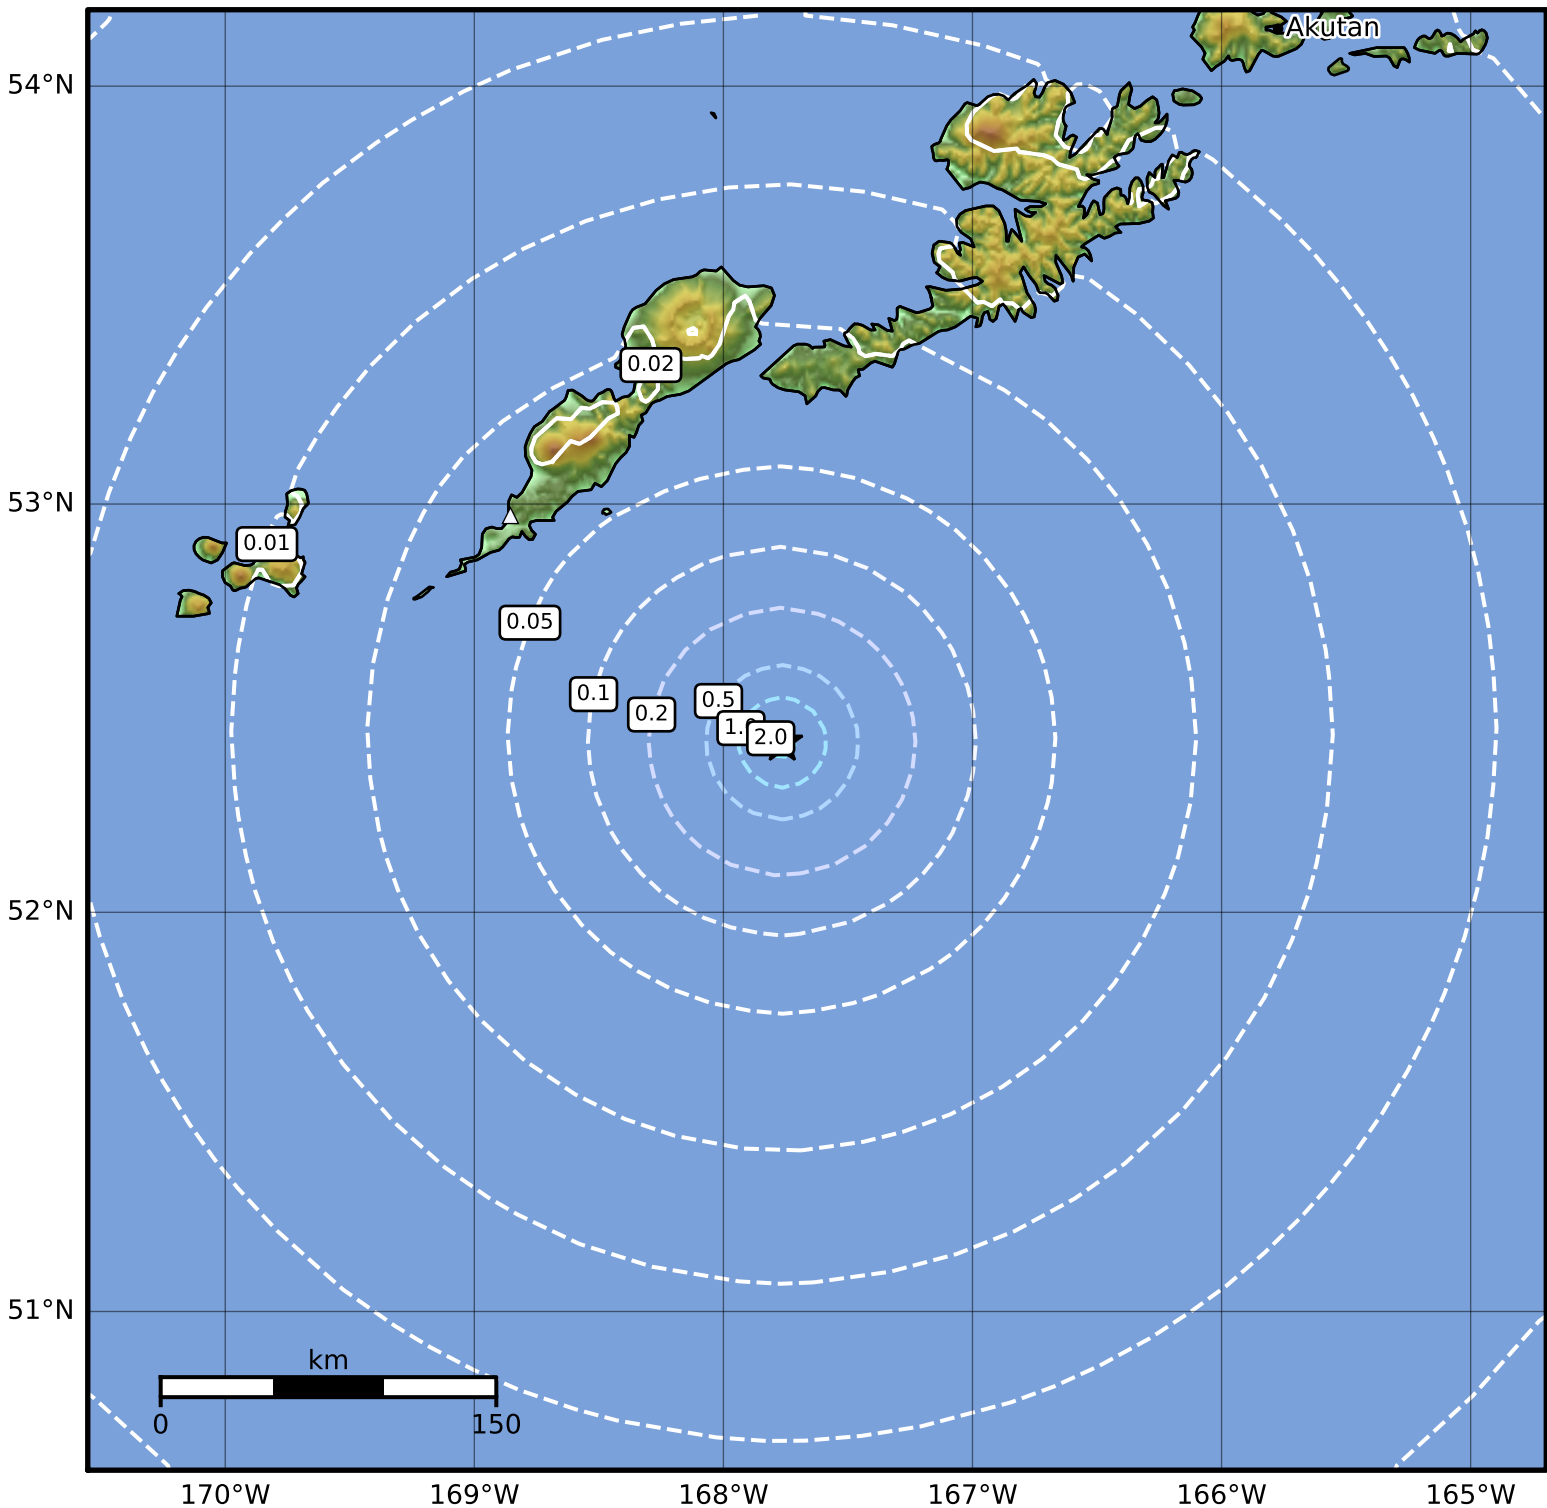

0.3 Second Peak Spectral Acceleration Map Alaska Earthquake Center
 ShakeMap: 94 km (58 miles) SE of Nikolski
 Oct 08, 2023 08:17:49 UTC M3.6 N52.42 W167.76 Depth: 10.0km ID:ak023cwuvqoo

SA(0.3) (%g)	0.1	0.2	0.5	1	2	5	10	20	50	100	200
--------------	-----	-----	-----	---	---	---	----	----	----	-----	-----

Scale based on Worden et al. (2012)

Version 2: Processed 2023-10-08T16:51:36Z

△ Seismic Instrument ○ Reported Intensity

★ Epicenter