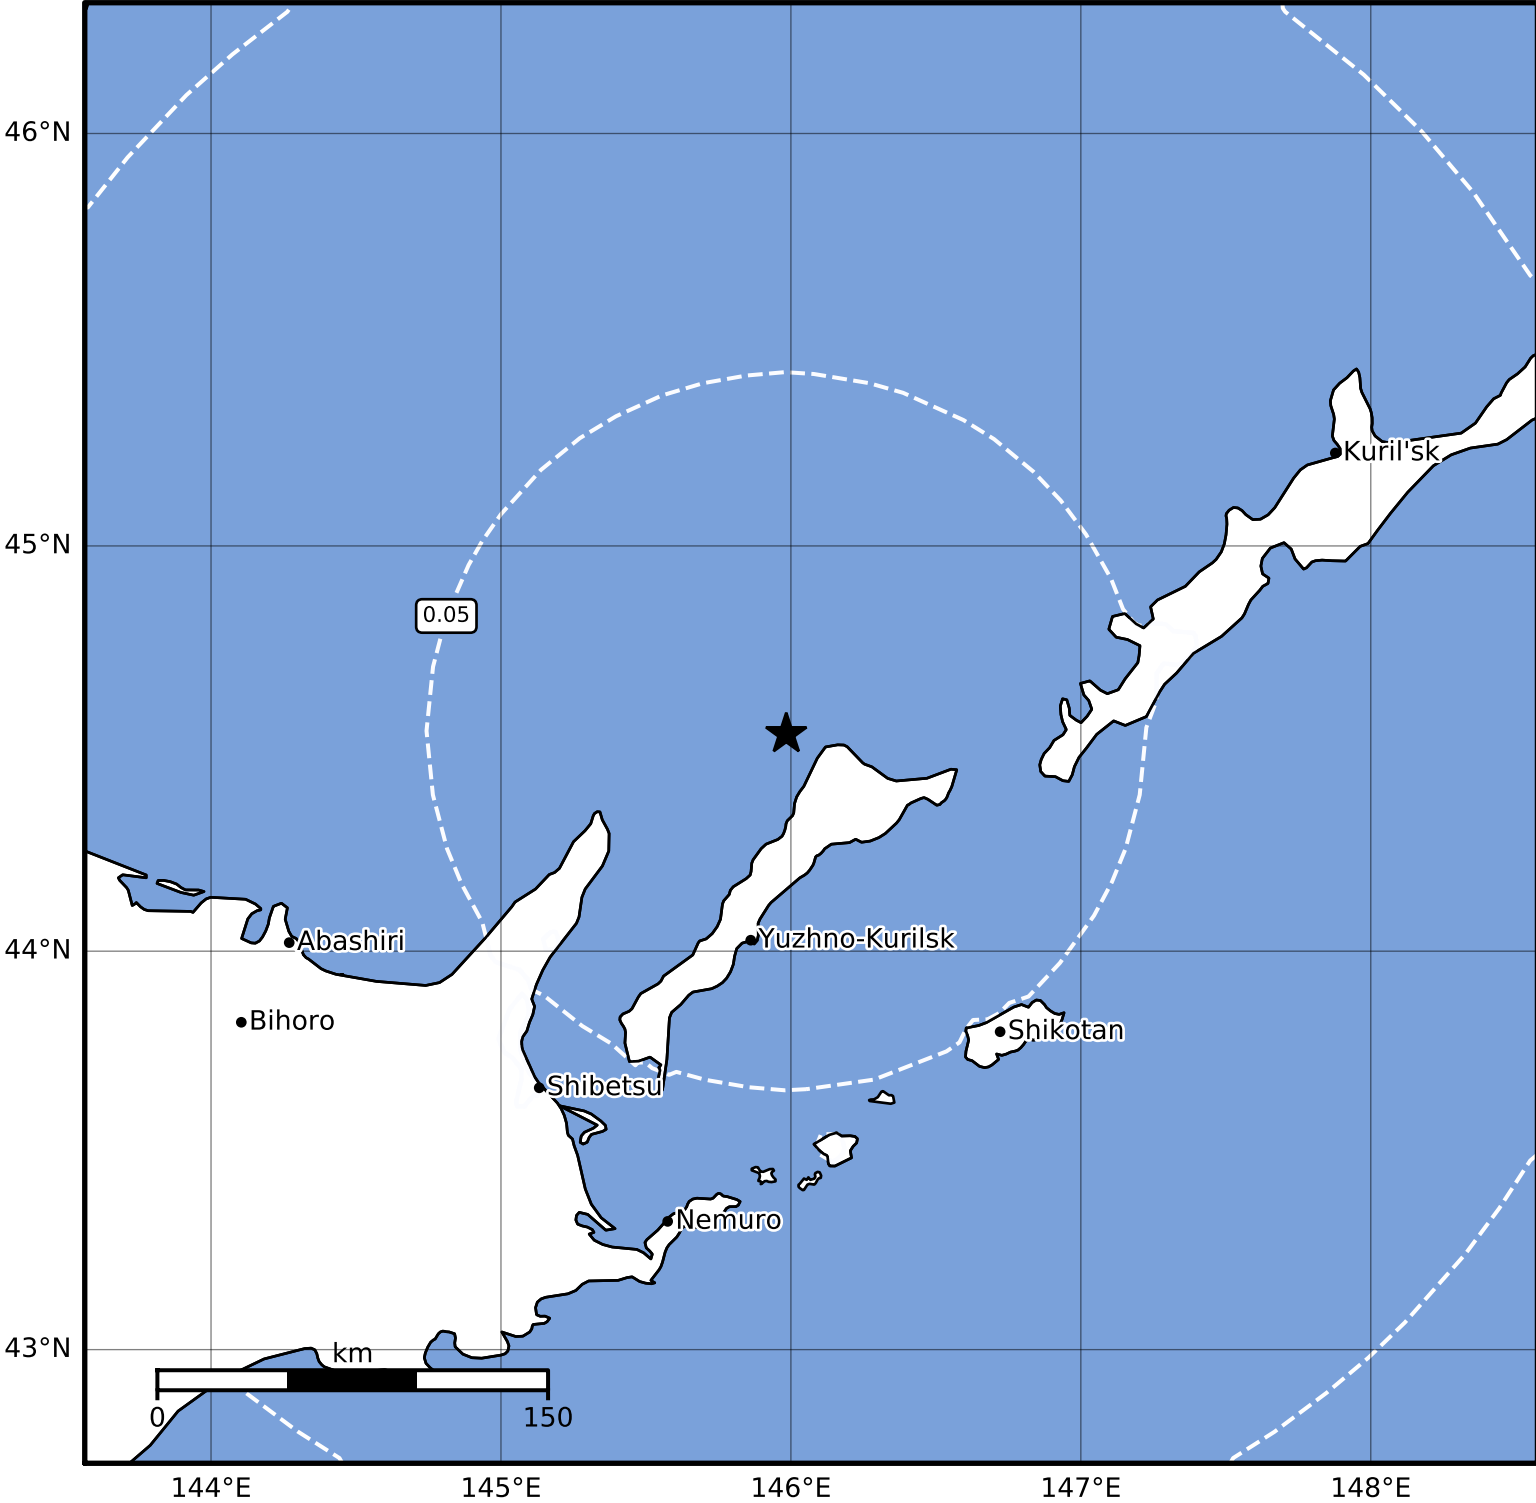

Peak Ground Acceleration Map Alaska Earthquake Center
 ShakeMap: 318 km (198 miles) SW of Kurile Is
 Oct 09, 2023 05:09:42 UTC M3.8 N44.54 E145.98 Depth: 191.3km ID:ak023cyglxxf

PGA (%g)	0.1	0.2	0.5	1	2	5	10	20	50	100	200
----------	-----	-----	-----	---	---	---	----	----	----	-----	-----

Scale based on Worden et al. (2012)

Version 1: Processed 2023-10-09T05:17:48Z

△ Seismic Instrument ○ Reported Intensity ★ Epicenter