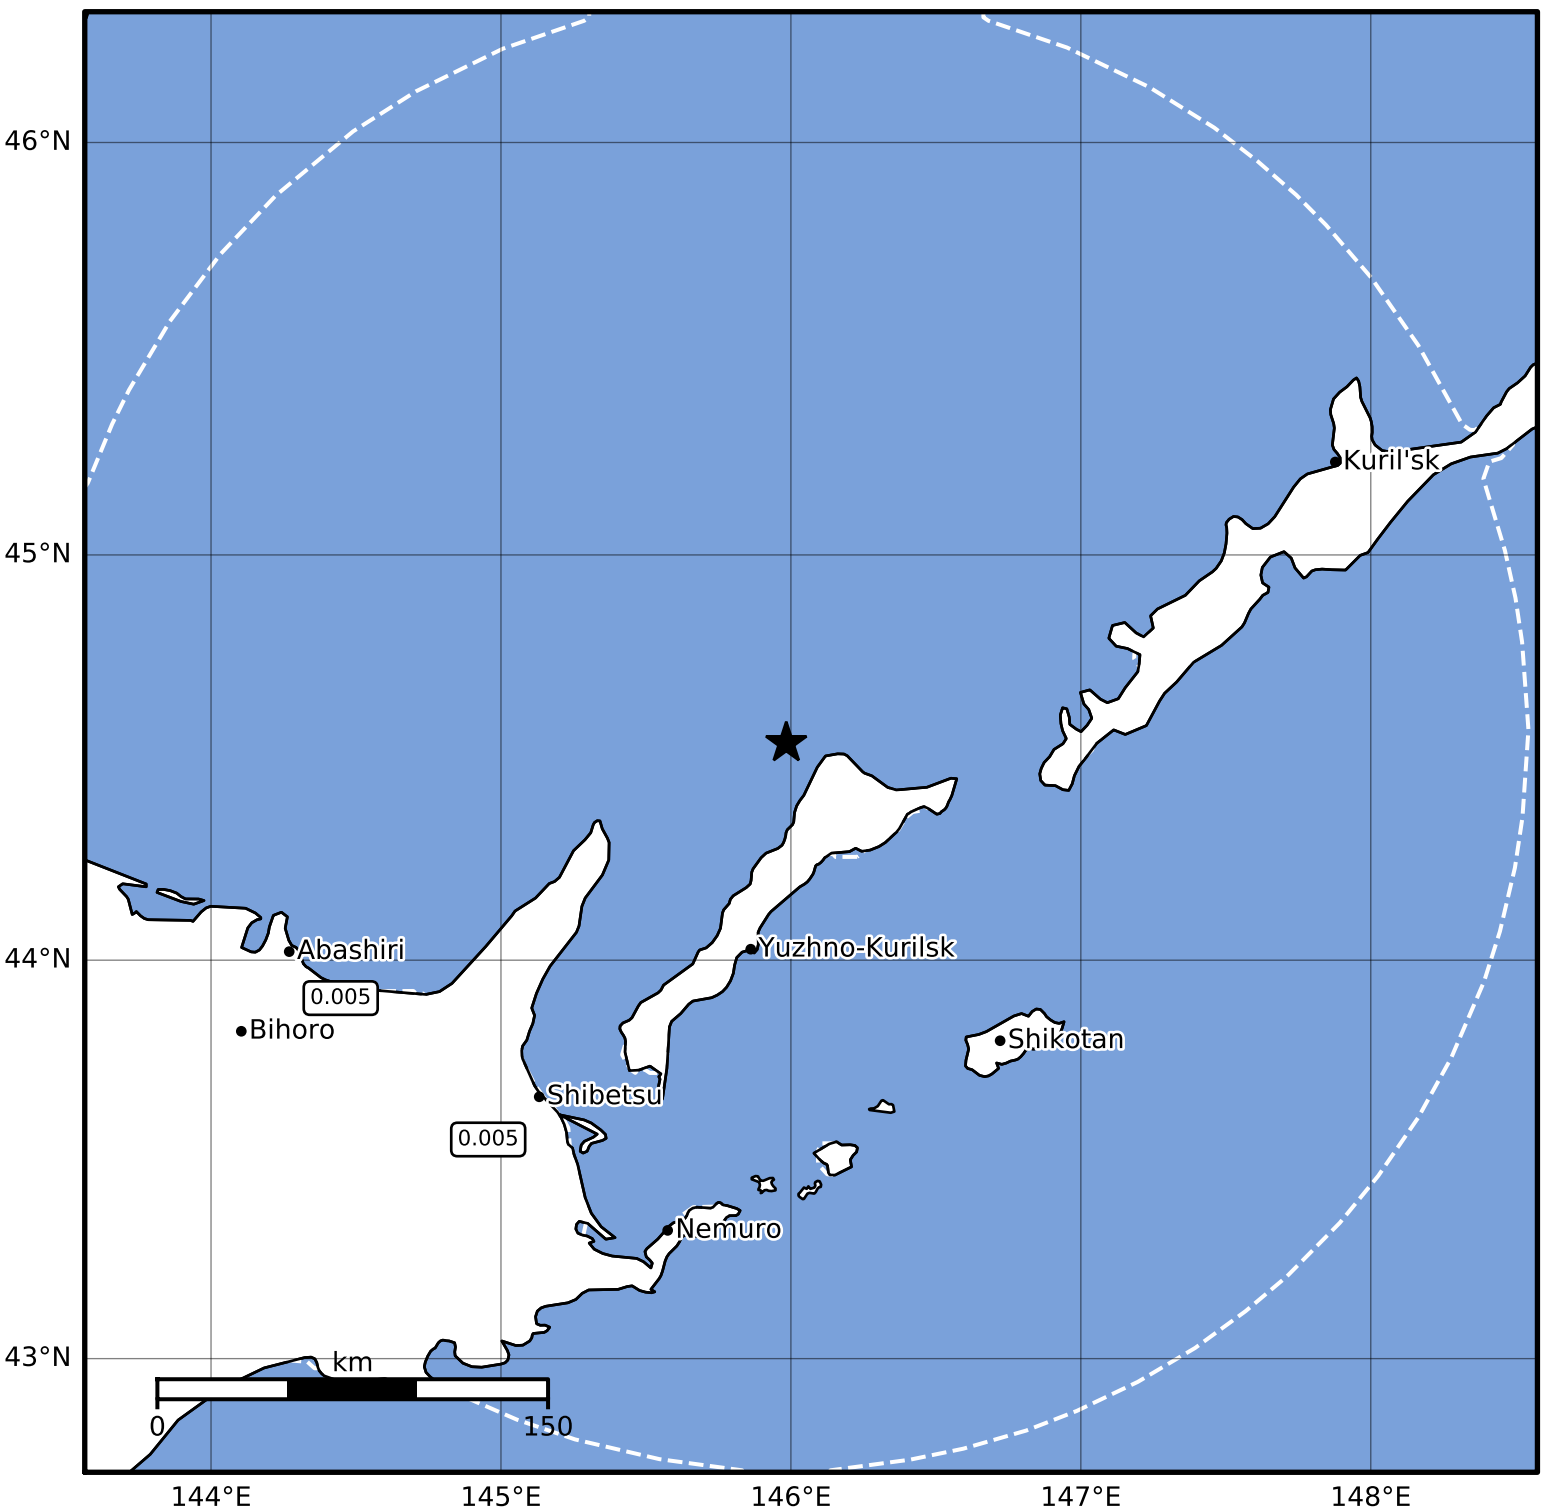

Peak Ground Velocity Map Alaska Earthquake Center
 ShakeMap: 318 km (198 miles) SW of Kurile Is
 Oct 09, 2023 05:09:42 UTC M3.8 N44.54 E145.98 Depth: 191.3km ID:ak023cyglxxf

Scale based on Worden et al. (2012)

Version 1: Processed 2023-10-09T05:17:48Z

△ Seismic Instrument ○ Reported Intensity

★ Epicenter