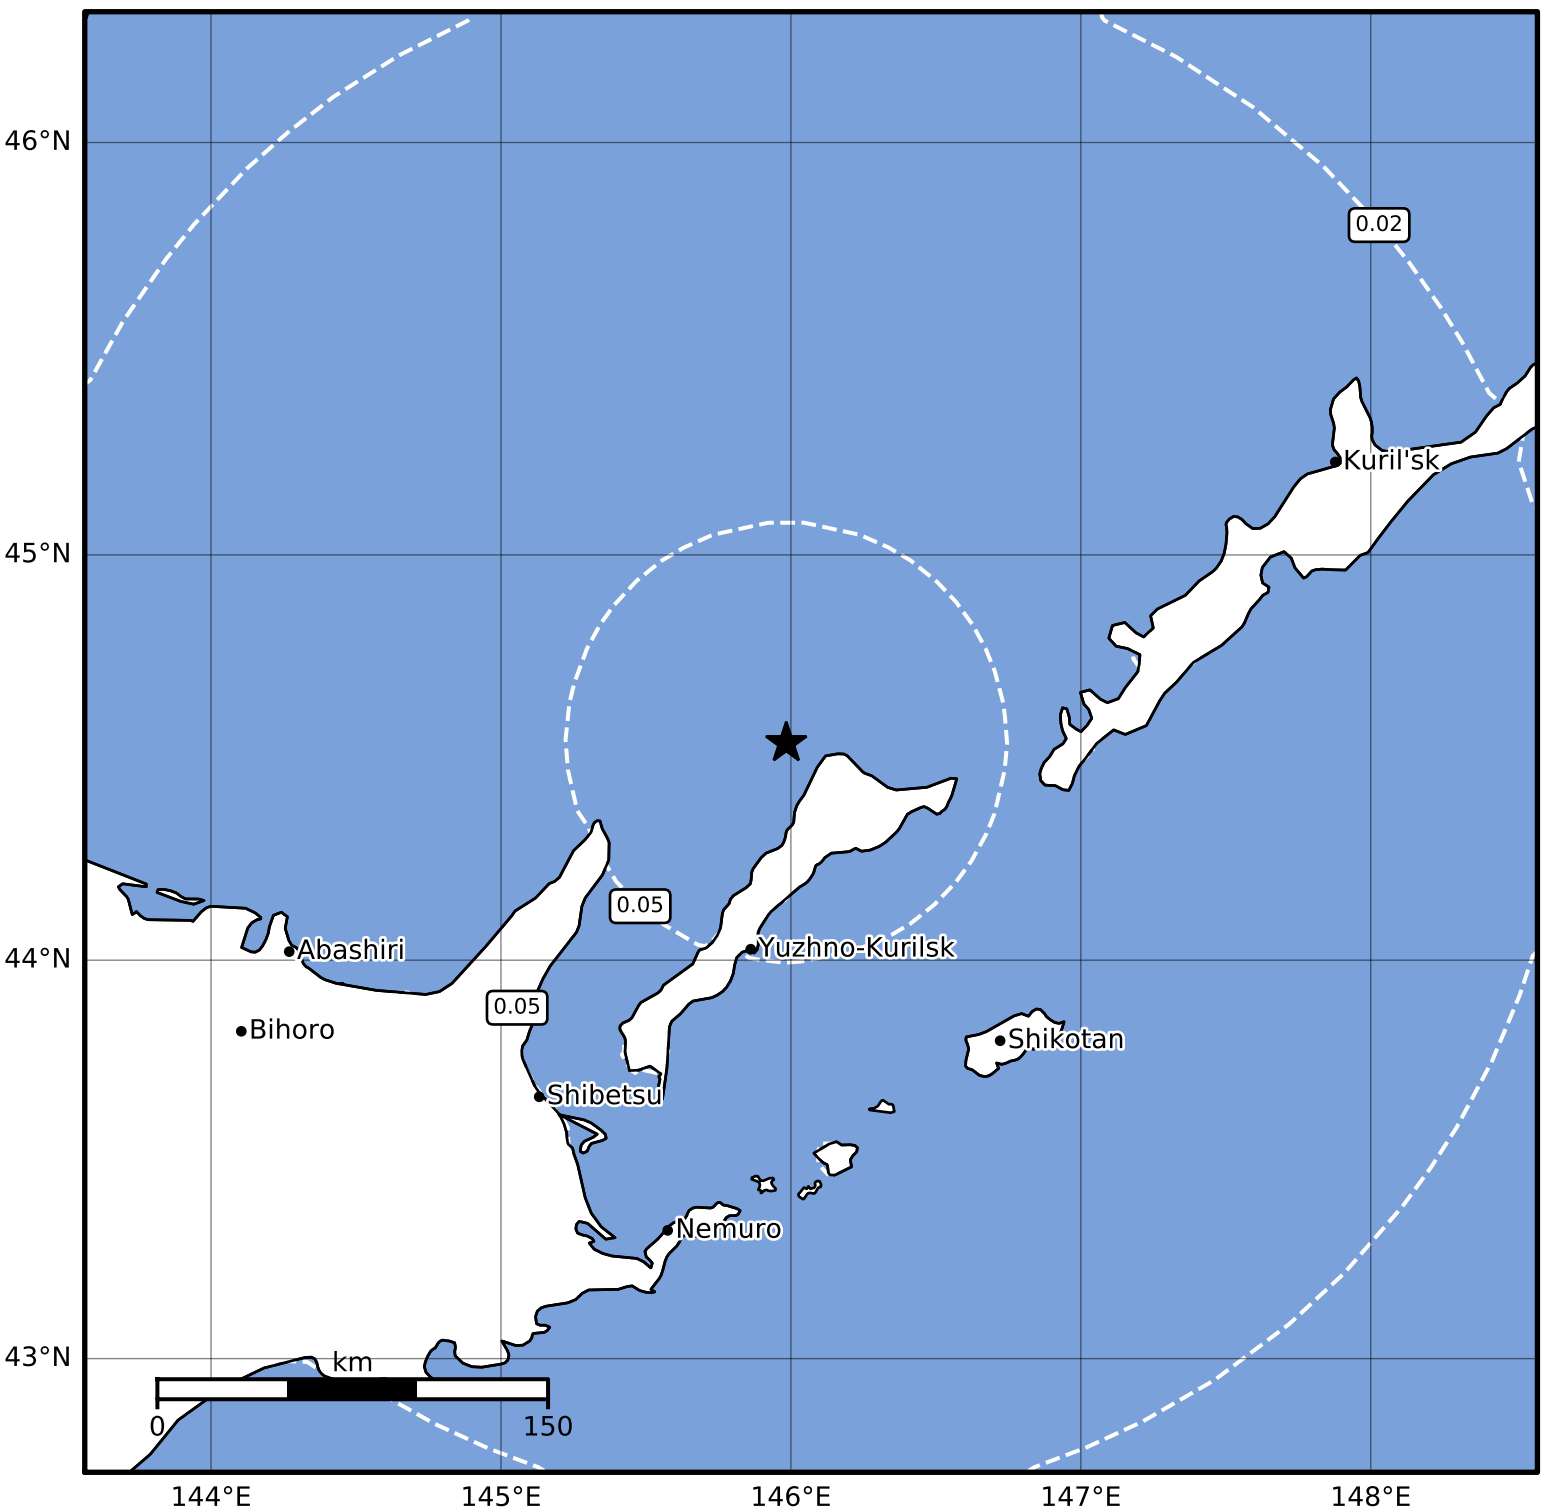

0.3 Second Peak Spectral Acceleration Map Alaska Earthquake Center  
 ShakeMap: 318 km (198 miles) SW of Kurile Is  
 Oct 09, 2023 05:09:42 UTC M3.8 N44.54 E145.98 Depth: 191.3km ID:ak023cyglxxf

SA(0.3) (%g)	0.1	0.2	0.5	1	2	5	10	20	50	100	200
--------------	-----	-----	-----	---	---	---	----	----	----	-----	-----

Scale based on Worden et al. (2012)

Version 1: Processed 2023-10-09T05:17:48Z

△ Seismic Instrument ○ Reported Intensity

★ Epicenter