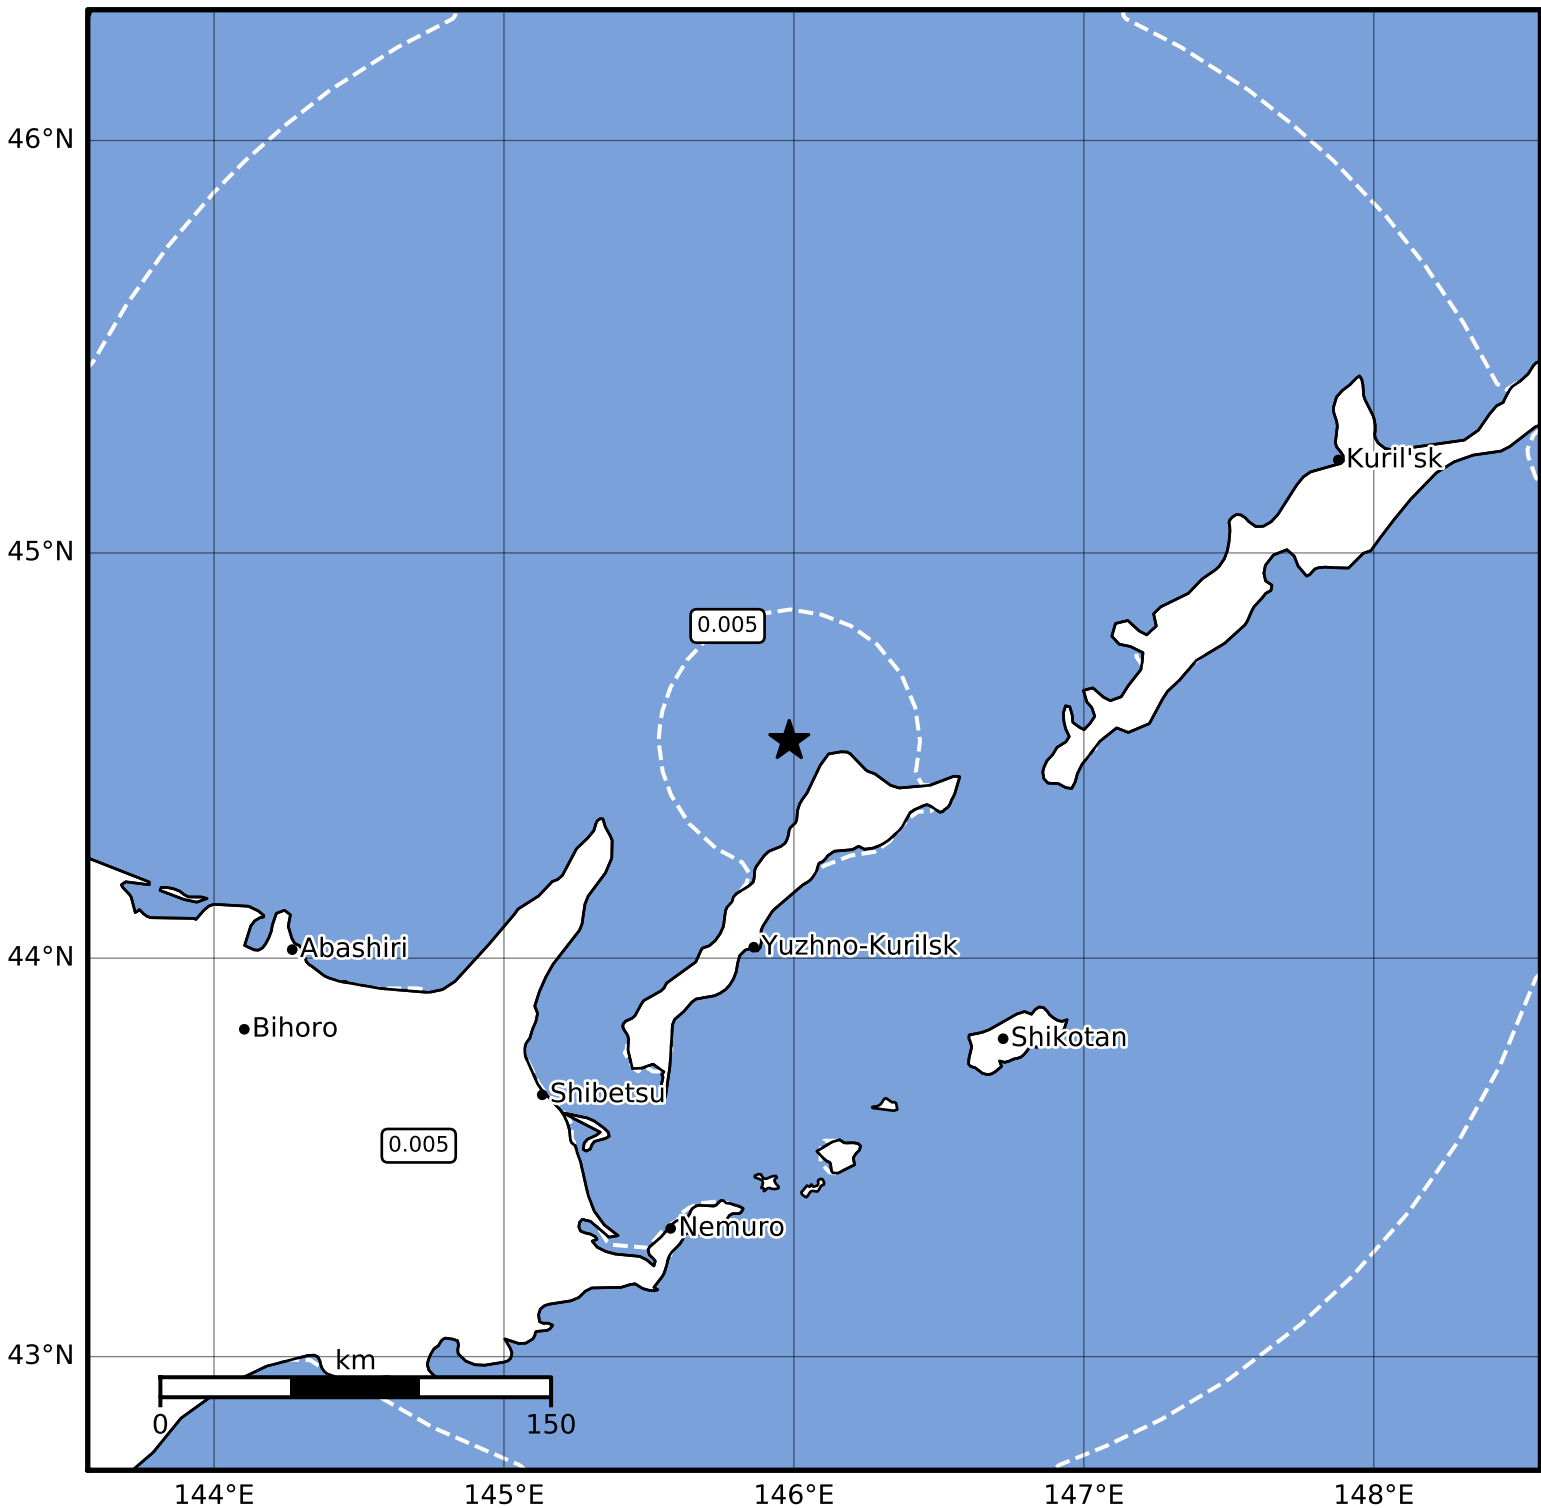

1.0 Second Peak Spectral Acceleration Map Alaska Earthquake Center  
 ShakeMap: 318 km (198 miles) SW of Kurile Is  
 Oct 09, 2023 05:09:42 UTC M3.8 N44.54 E145.98 Depth: 191.3km ID:ak023cyglxxf

Scale based on Worden et al. (2012)

Version 1: Processed 2023-10-09T05:17:48Z

△ Seismic Instrument ○ Reported Intensity

★ Epicenter