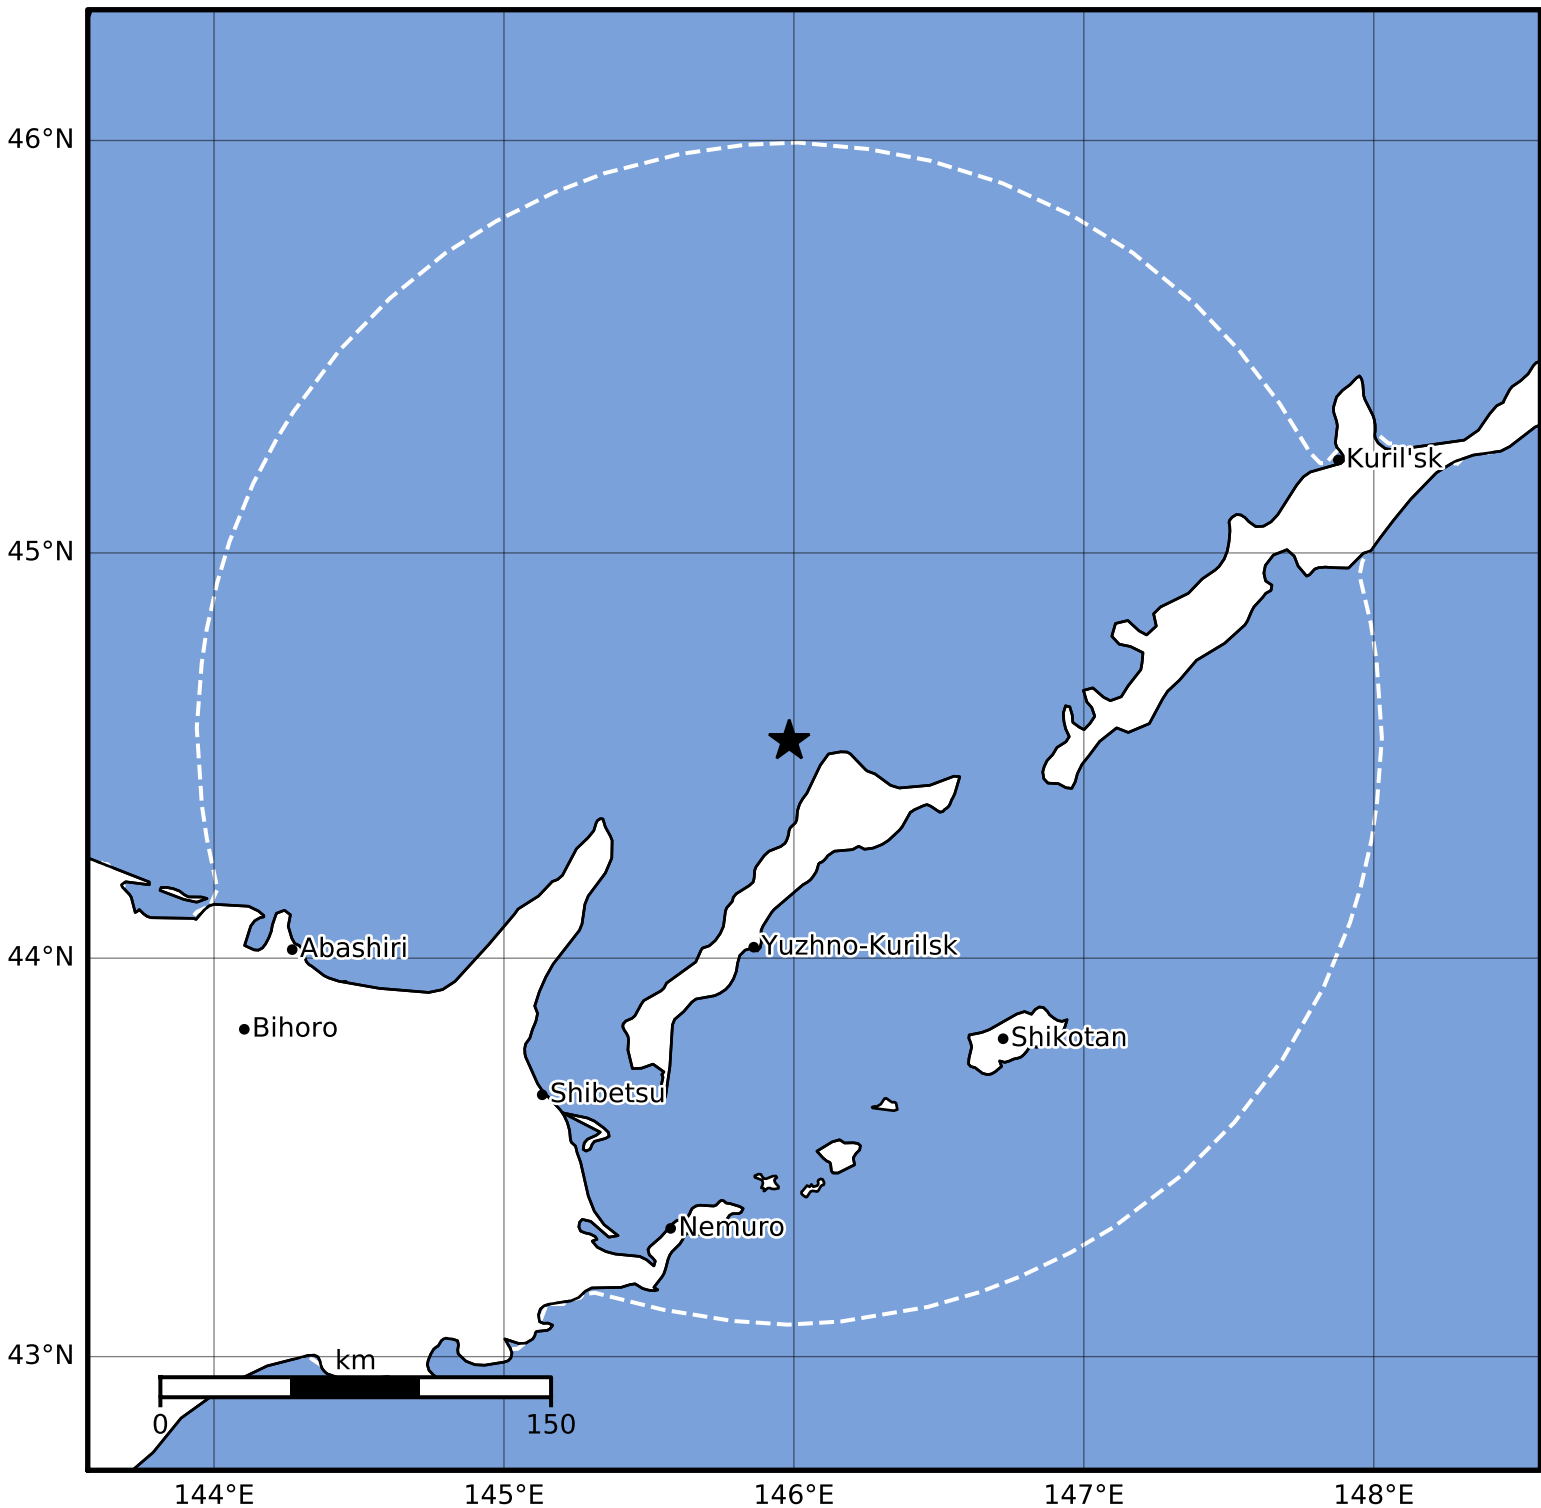

3.0 Second Peak Spectral Acceleration Map Alaska Earthquake Center  
 ShakeMap: 318 km (198 miles) SW of Kurile Is  
 Oct 09, 2023 05:09:42 UTC M3.8 N44.54 E145.98 Depth: 191.3km ID:ak023cyglxxf

Scale based on Worden et al. (2012)

Version 1: Processed 2023-10-09T05:17:48Z

△ Seismic Instrument ○ Reported Intensity

★ Epicenter