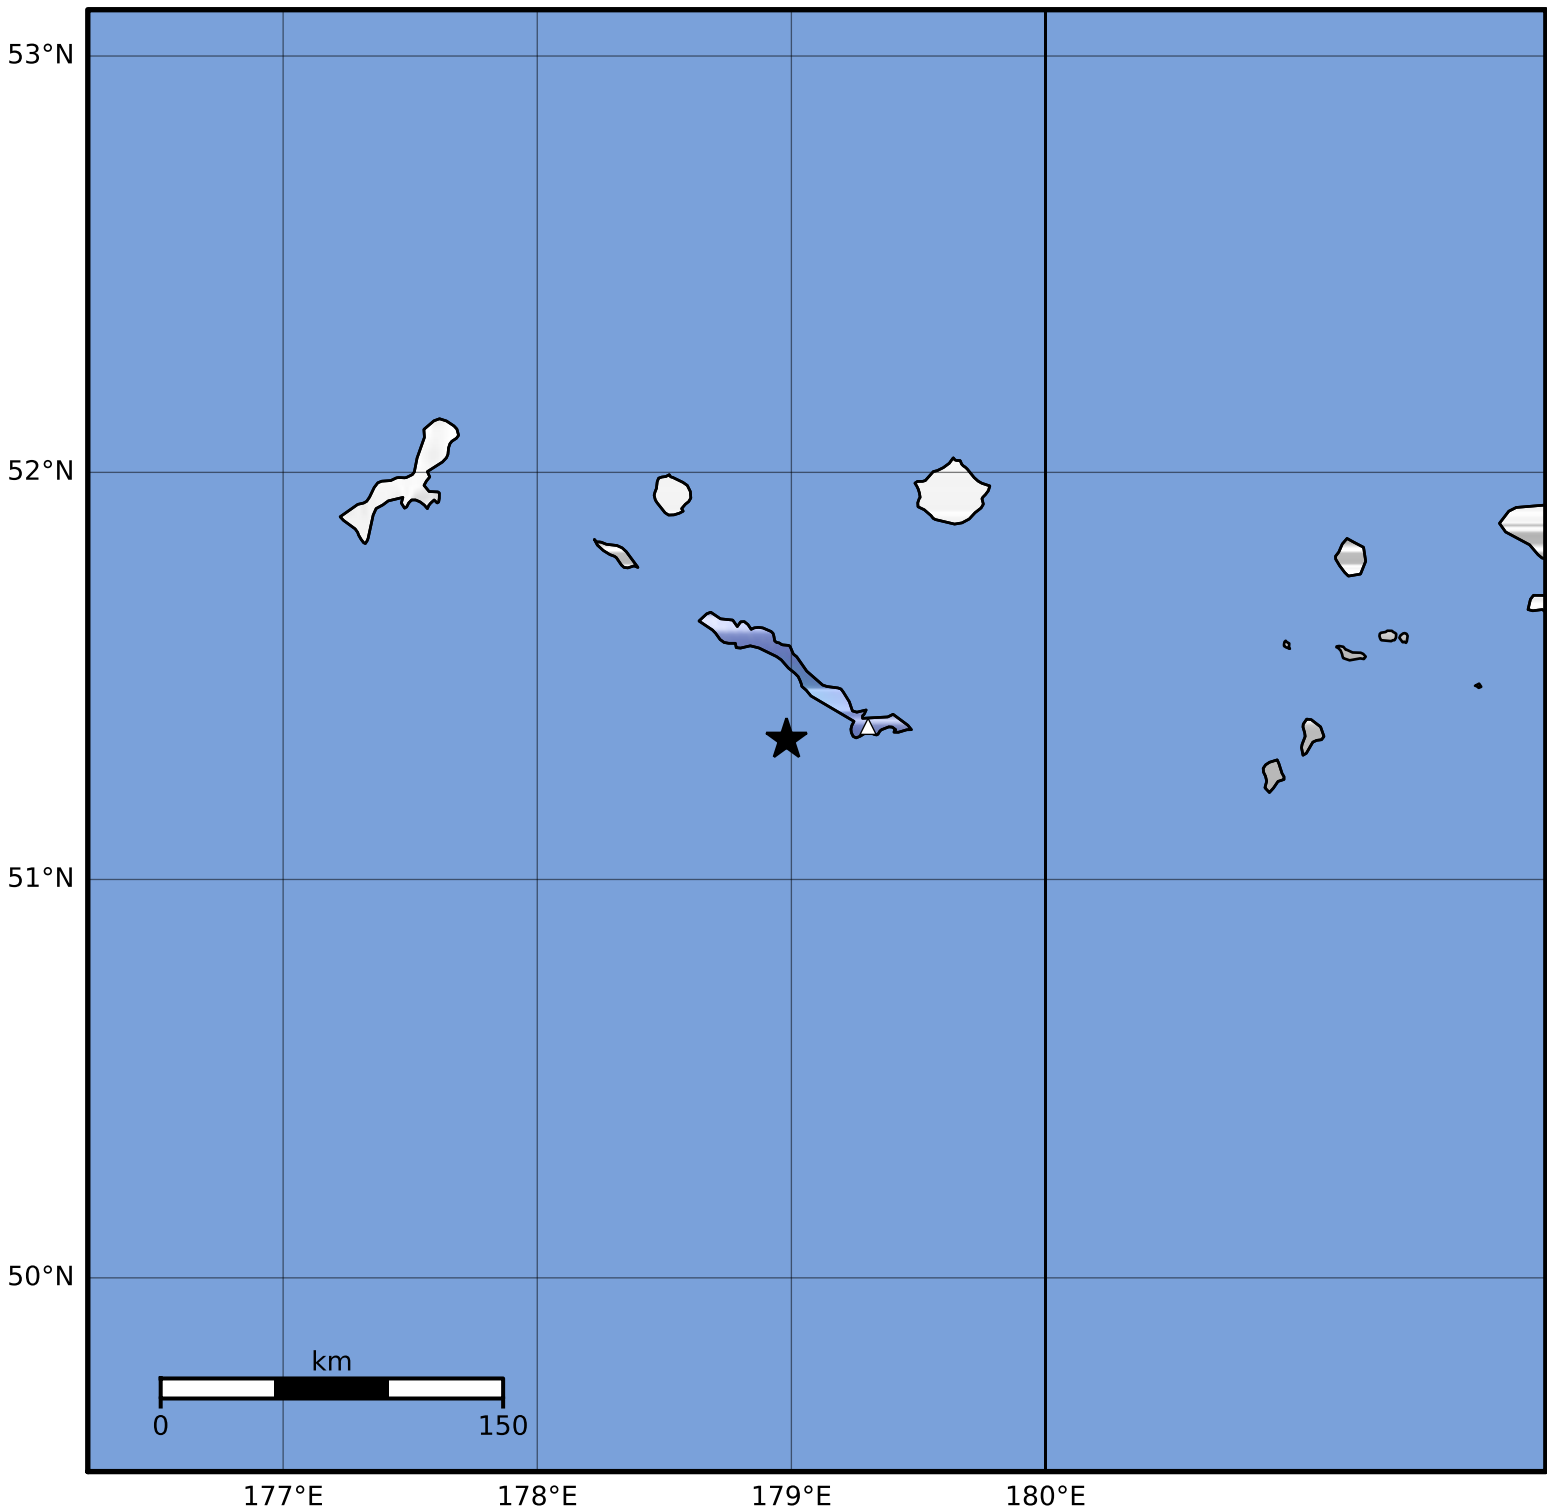

Macroseismic Intensity Map Alaska Earthquake Center
 ShakeMap: 20 km (12 miles) S of Amchitka
 Oct 09, 2023 12:43:29 UTC M3.6 N51.35 E178.98 Depth: 4.2km ID:ak023cykycl6

SHAKING	Not felt	Weak	Light	Moderate	Strong	Very strong	Severe	Violent	Extreme
DAMAGE	None	None	None	Very light	Light	Moderate	Moderate/heavy	Heavy	Very heavy
PGA(%g)	<0.0464	0.297	2.76	6.2	11.5	21.5	40.1	74.7	>139
PGV(cm/s)	<0.0215	0.135	1.41	4.65	9.64	20	41.4	85.8	>178
INTENSITY	I	II-III	IV	V	VI	VII	VIII	IX	X+

Scale based on Worden et al. (2012)

Version 1: Processed 2023-10-09T12:45:45Z

△ Seismic Instrument ○ Reported Intensity

★ Epicenter