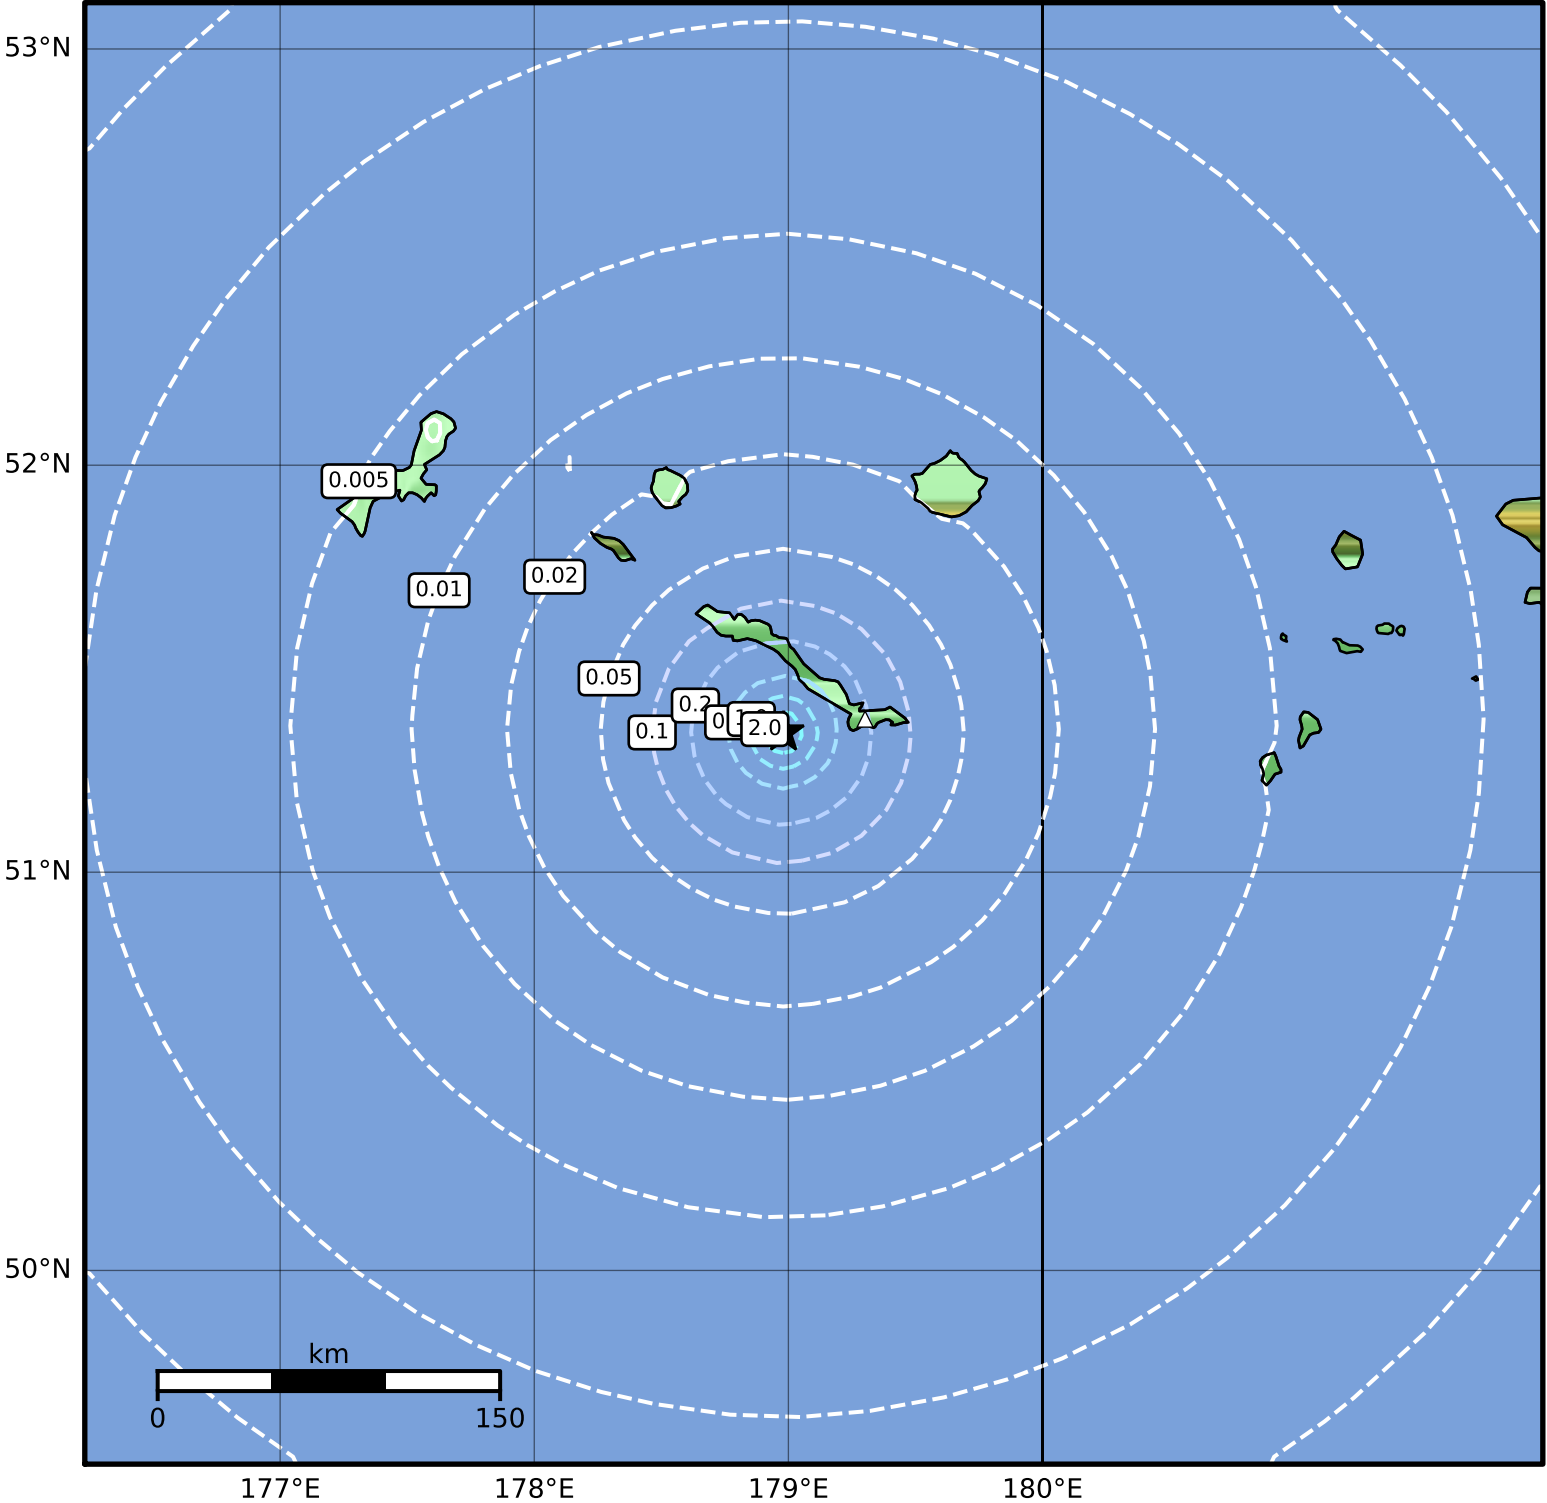

Peak Ground Acceleration Map Alaska Earthquake Center  
 ShakeMap: 20 km (12 miles) S of Amchitka  
 Oct 09, 2023 12:43:29 UTC M3.6 N51.35 E178.98 Depth: 4.2km ID:ak023cykycl6

PGA (%g)	0.1	0.2	0.5	1	2	5	10	20	50	100	200
----------	-----	-----	-----	---	---	---	----	----	----	-----	-----

Scale based on Worden et al. (2012)

Version 1: Processed 2023-10-09T12:45:45Z

△ Seismic Instrument ○ Reported Intensity

★ Epicenter