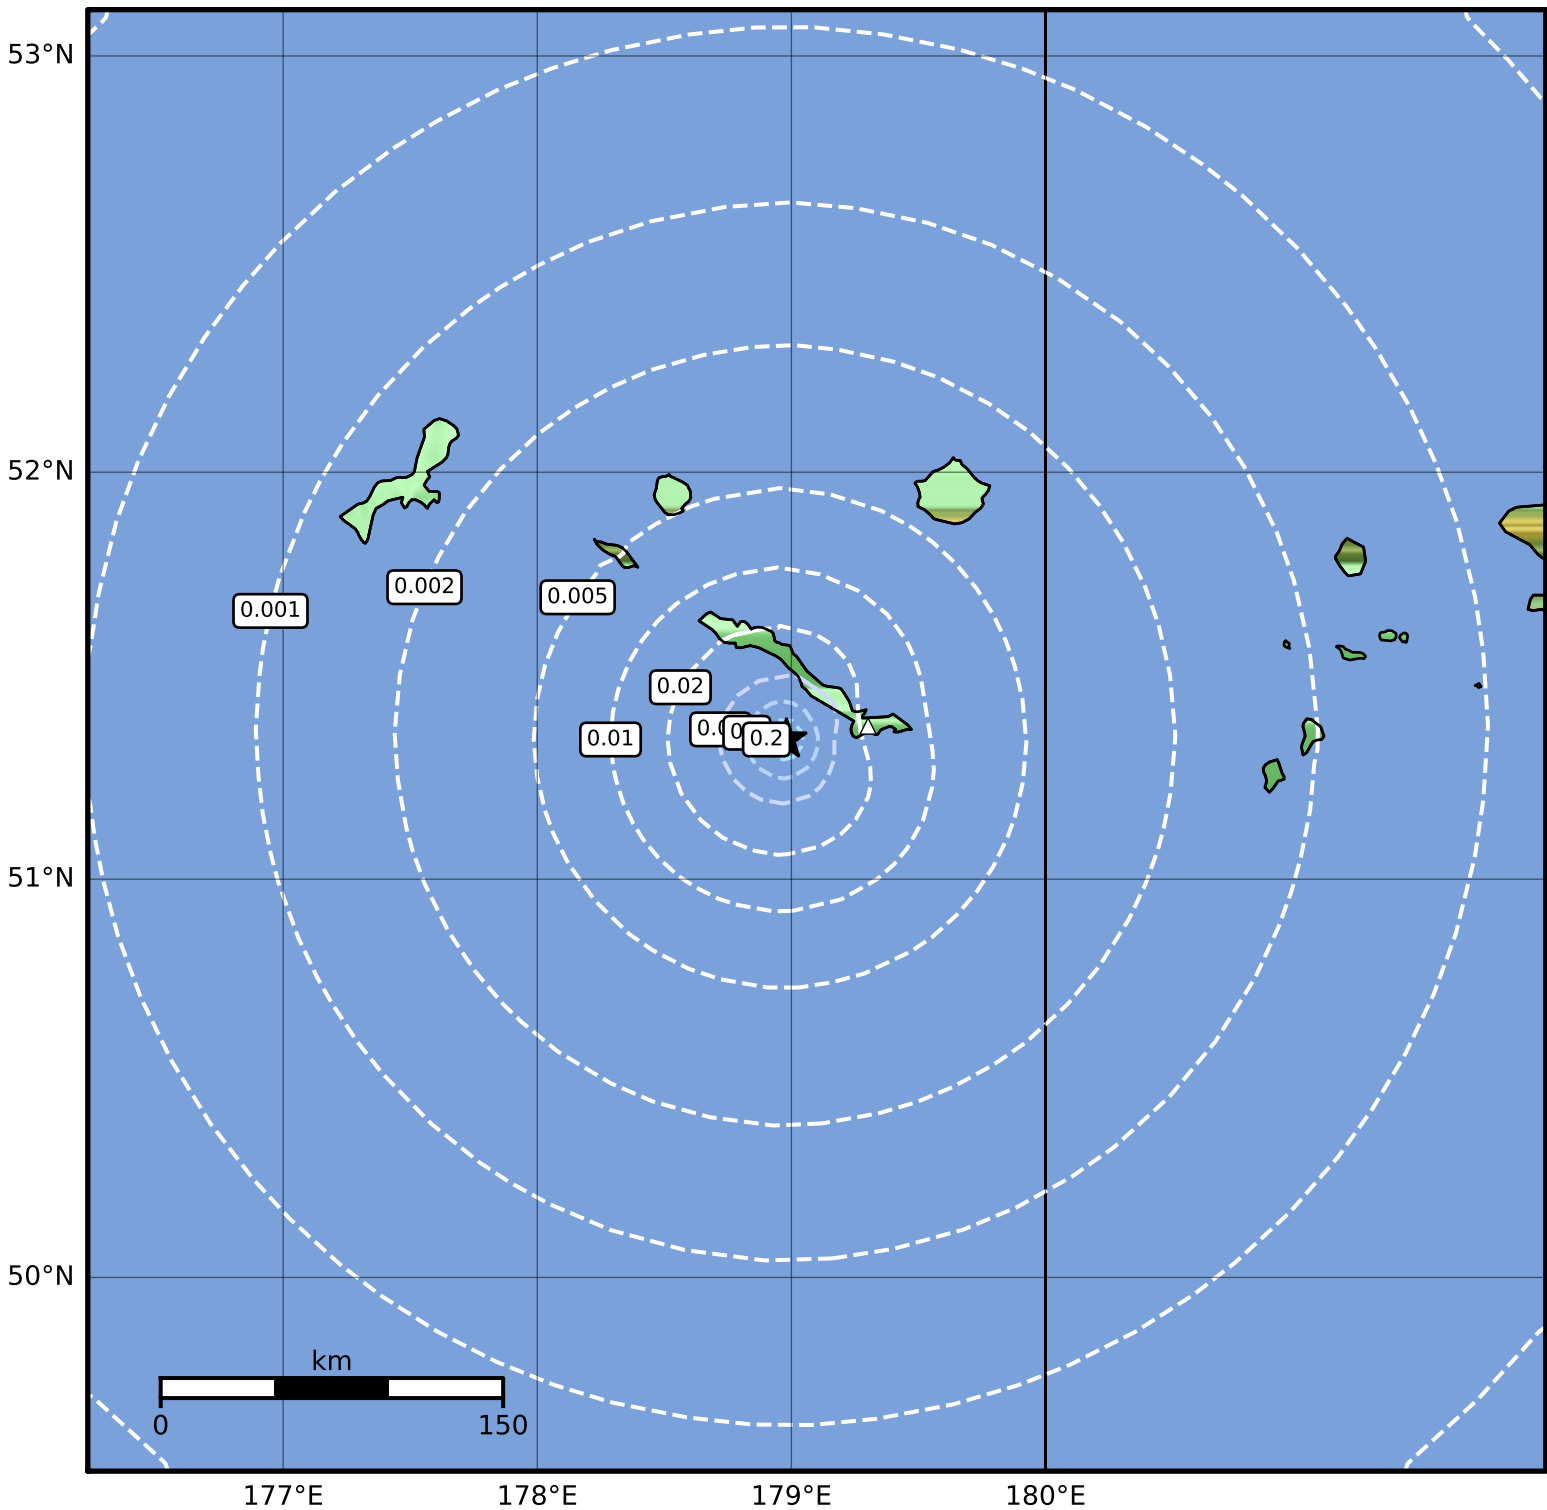

Peak Ground Velocity Map Alaska Earthquake Center
ShakeMap: 20 km (12 miles) S of Amchitka
Oct 09, 2023 12:43:29 UTC M3.6 N51.35 E178.98 Depth: 4.2km ID:ak023cykycl6

PGV (cm/s)	0.1	0.2	0.5	1	2	5	10	20	50	100	200
------------	-----	-----	-----	---	---	---	----	----	----	-----	-----

Scale based on Worden et al. (2012)

Version 1: Processed 2023-10-09T12:45:45Z

△ Seismic Instrument ○ Reported Intensity

★ Epicenter