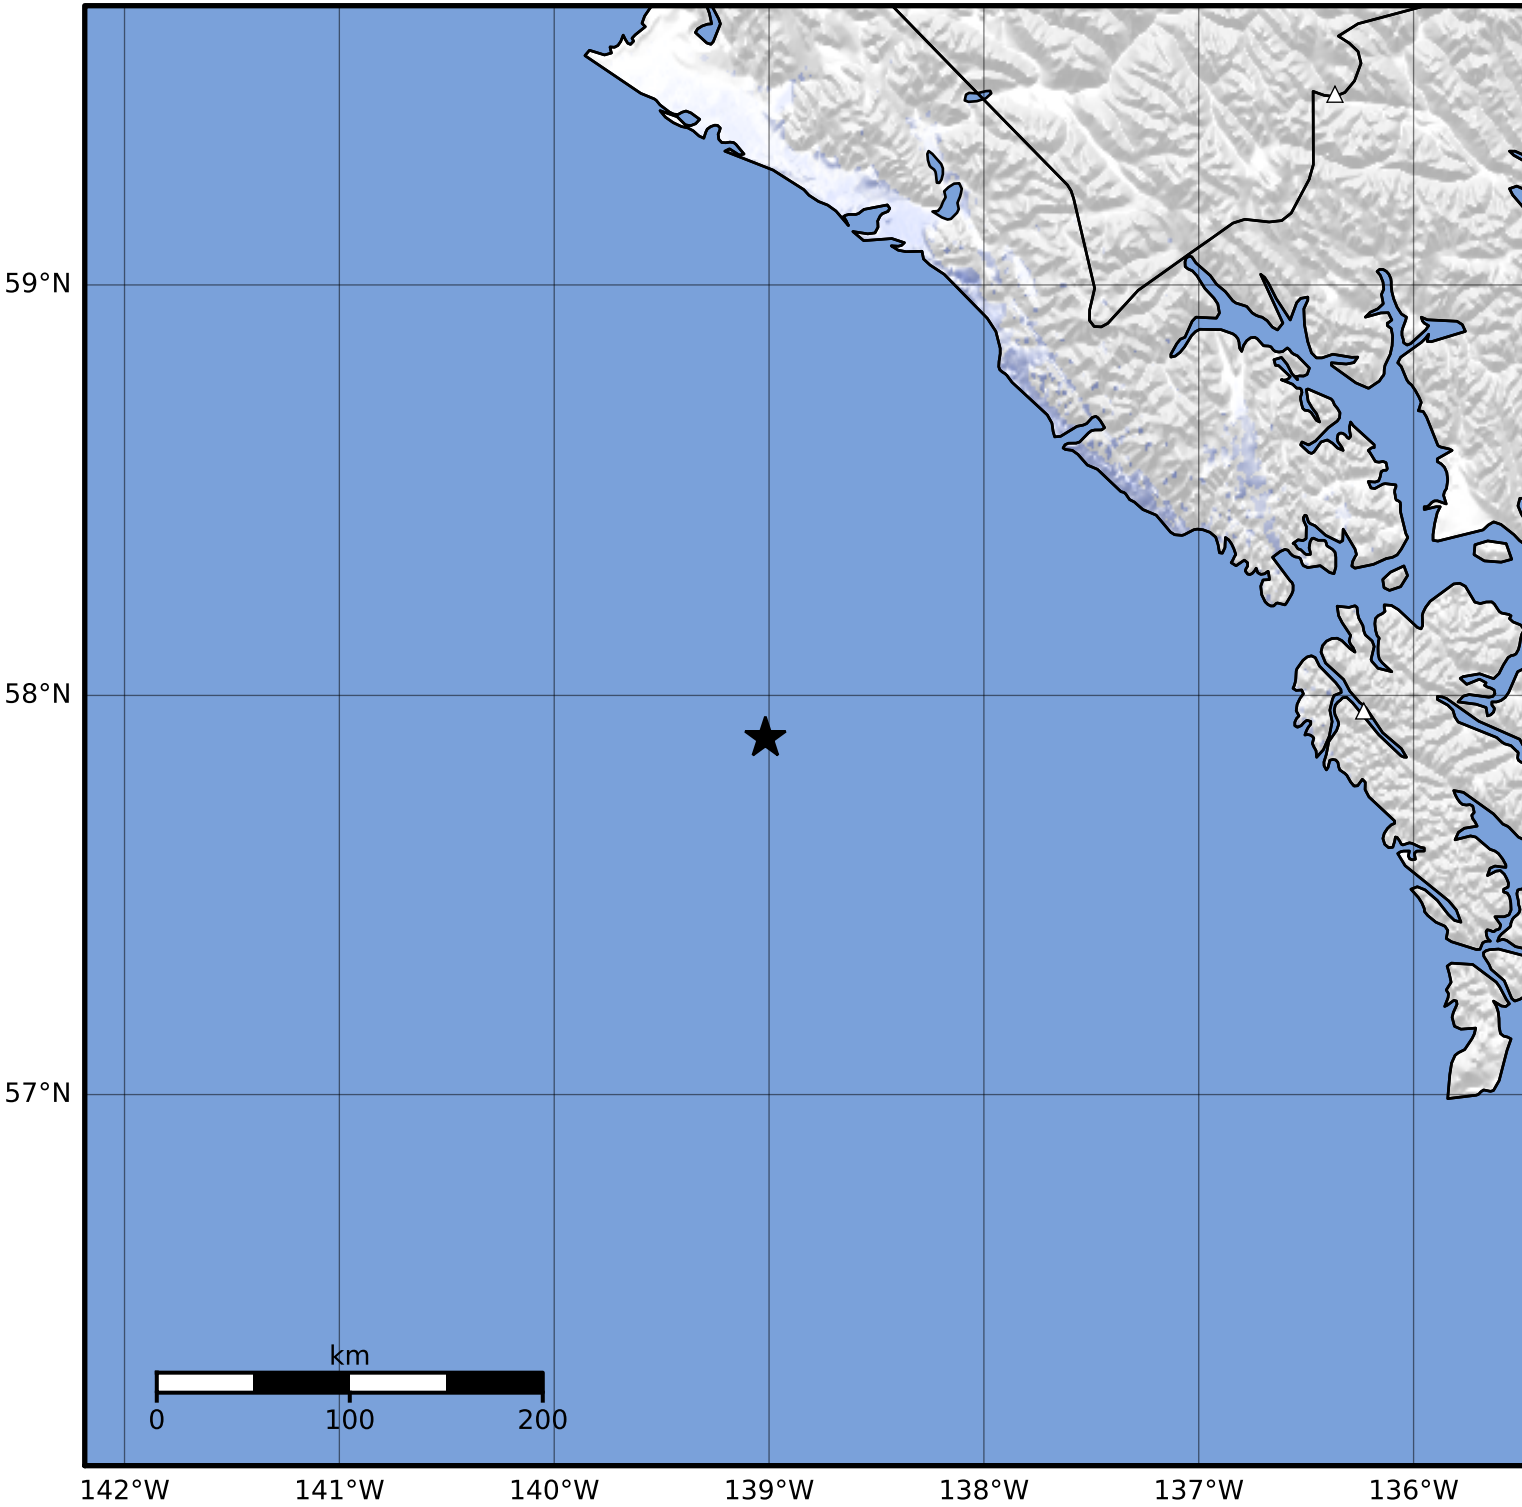

Macroseismic Intensity Map Alaska Earthquake Center  
 ShakeMap: 161 km (100 miles) W of Elfin Cove  
 Oct 10, 2023 08:32:46 UTC M4.2 N57.89 W139.02 Depth: 5.9km ID:ak023d061muv

SHAKING	Not felt	Weak	Light	Moderate	Strong	Very strong	Severe	Violent	Extreme
DAMAGE	None	None	None	Very light	Light	Moderate	Moderate/heavy	Heavy	Very heavy
PGA(%g)	<0.0464	0.297	2.76	6.2	11.5	21.5	40.1	74.7	>139
PGV(cm/s)	<0.0215	0.135	1.41	4.65	9.64	20	41.4	85.8	>178
INTENSITY	<b>I</b>	<b>II-III</b>	<b>IV</b>	<b>V</b>	<b>VI</b>	<b>VII</b>	<b>VIII</b>	<b>IX</b>	<b>X+</b>

Scale based on Worden et al. (2012) Version 1: Processed 2023-10-10T14:09:57Z  
 △ Seismic Instrument    ○ Reported Intensity    ★ Epicenter