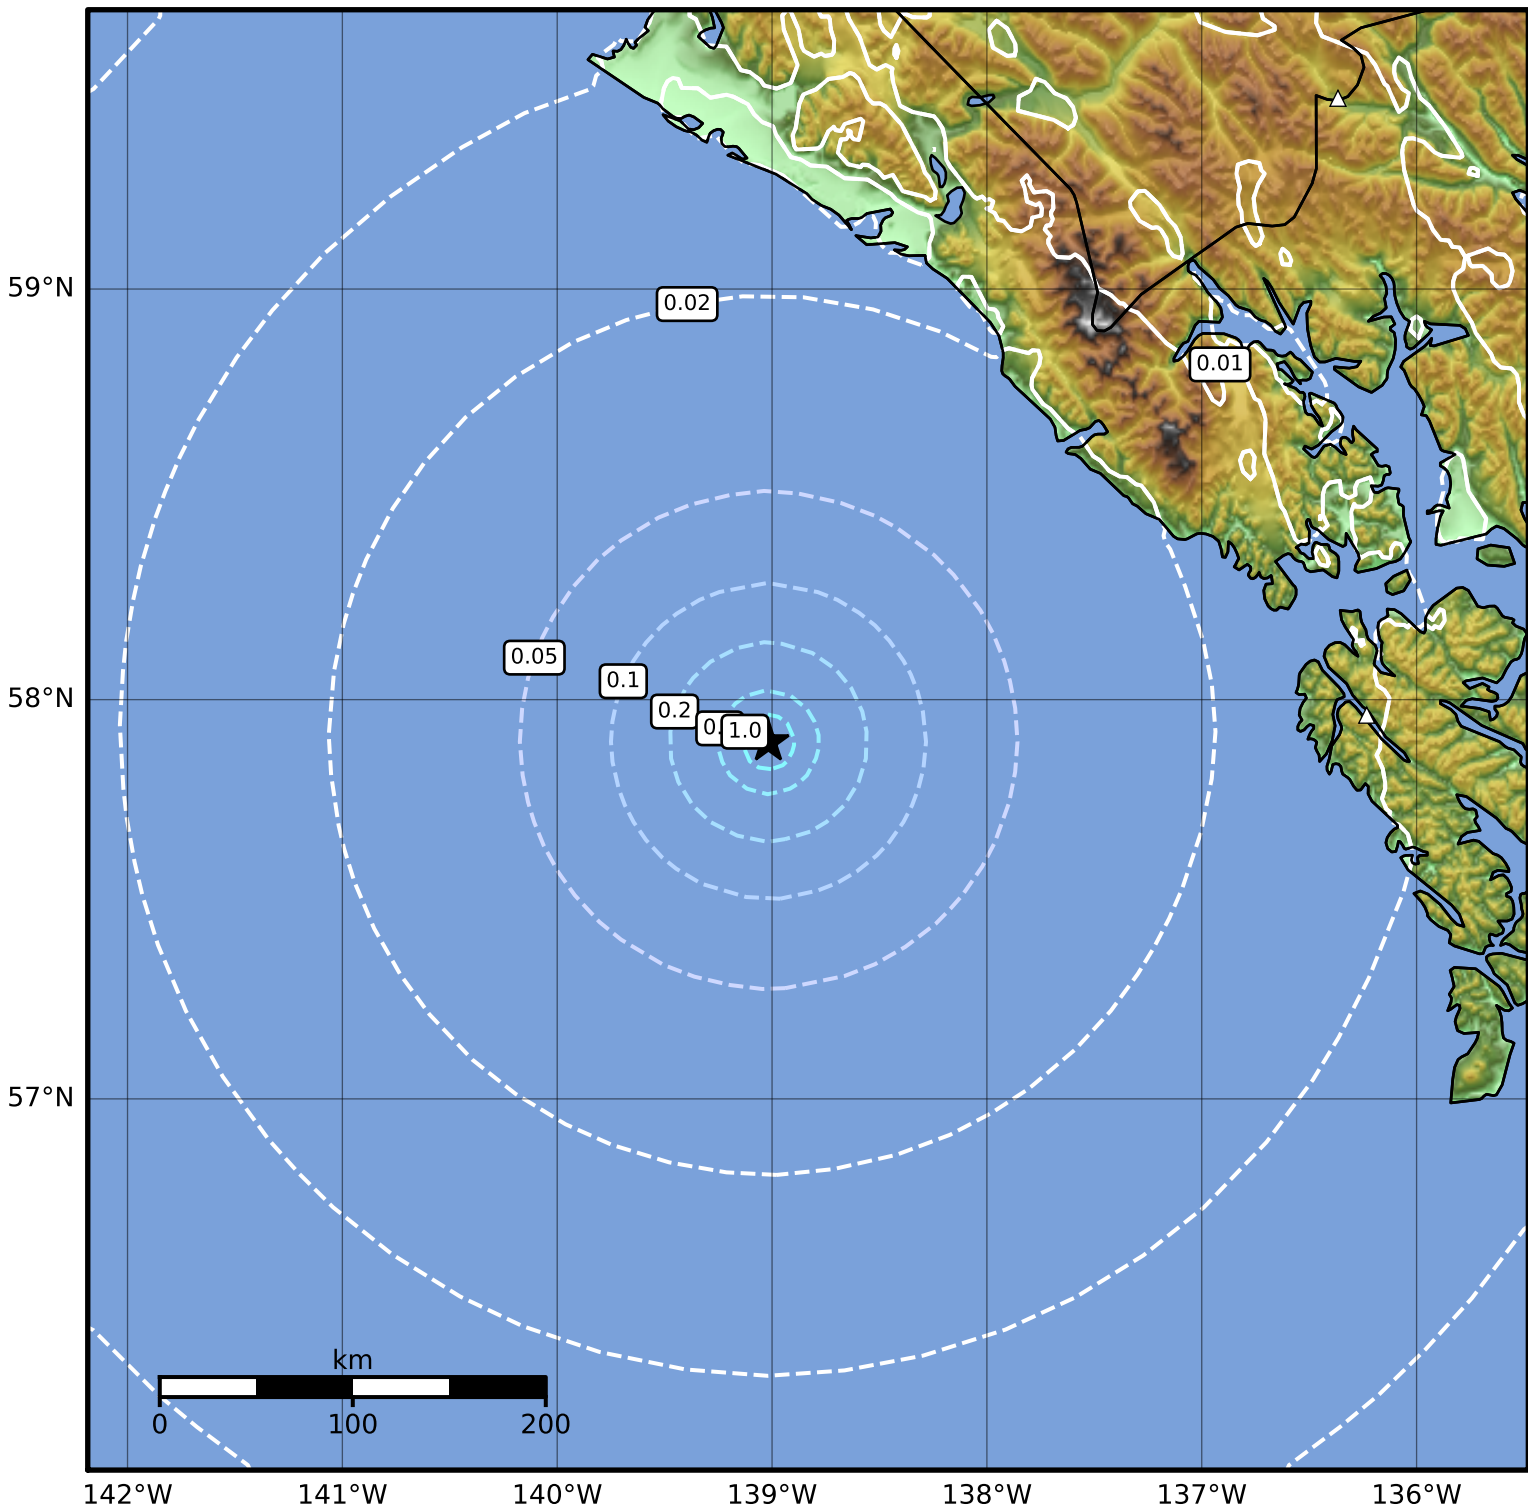

Peak Ground Velocity Map Alaska Earthquake Center
ShakeMap: 161 km (100 miles) W of Elfin Cove
Oct 10, 2023 08:32:46 UTC M4.2 N57.89 W139.02 Depth: 5.9km ID:ak023d061muv

PGV (cm/s)	0.1	0.2	0.5	1	2	5	10	20	50	100	200
------------	-----	-----	-----	---	---	---	----	----	----	-----	-----

Scale based on Worden et al. (2012)

△ Seismic Instrument ○ Reported Intensity

★ Epicenter

Version 1: Processed 2023-10-10T14:09:57Z