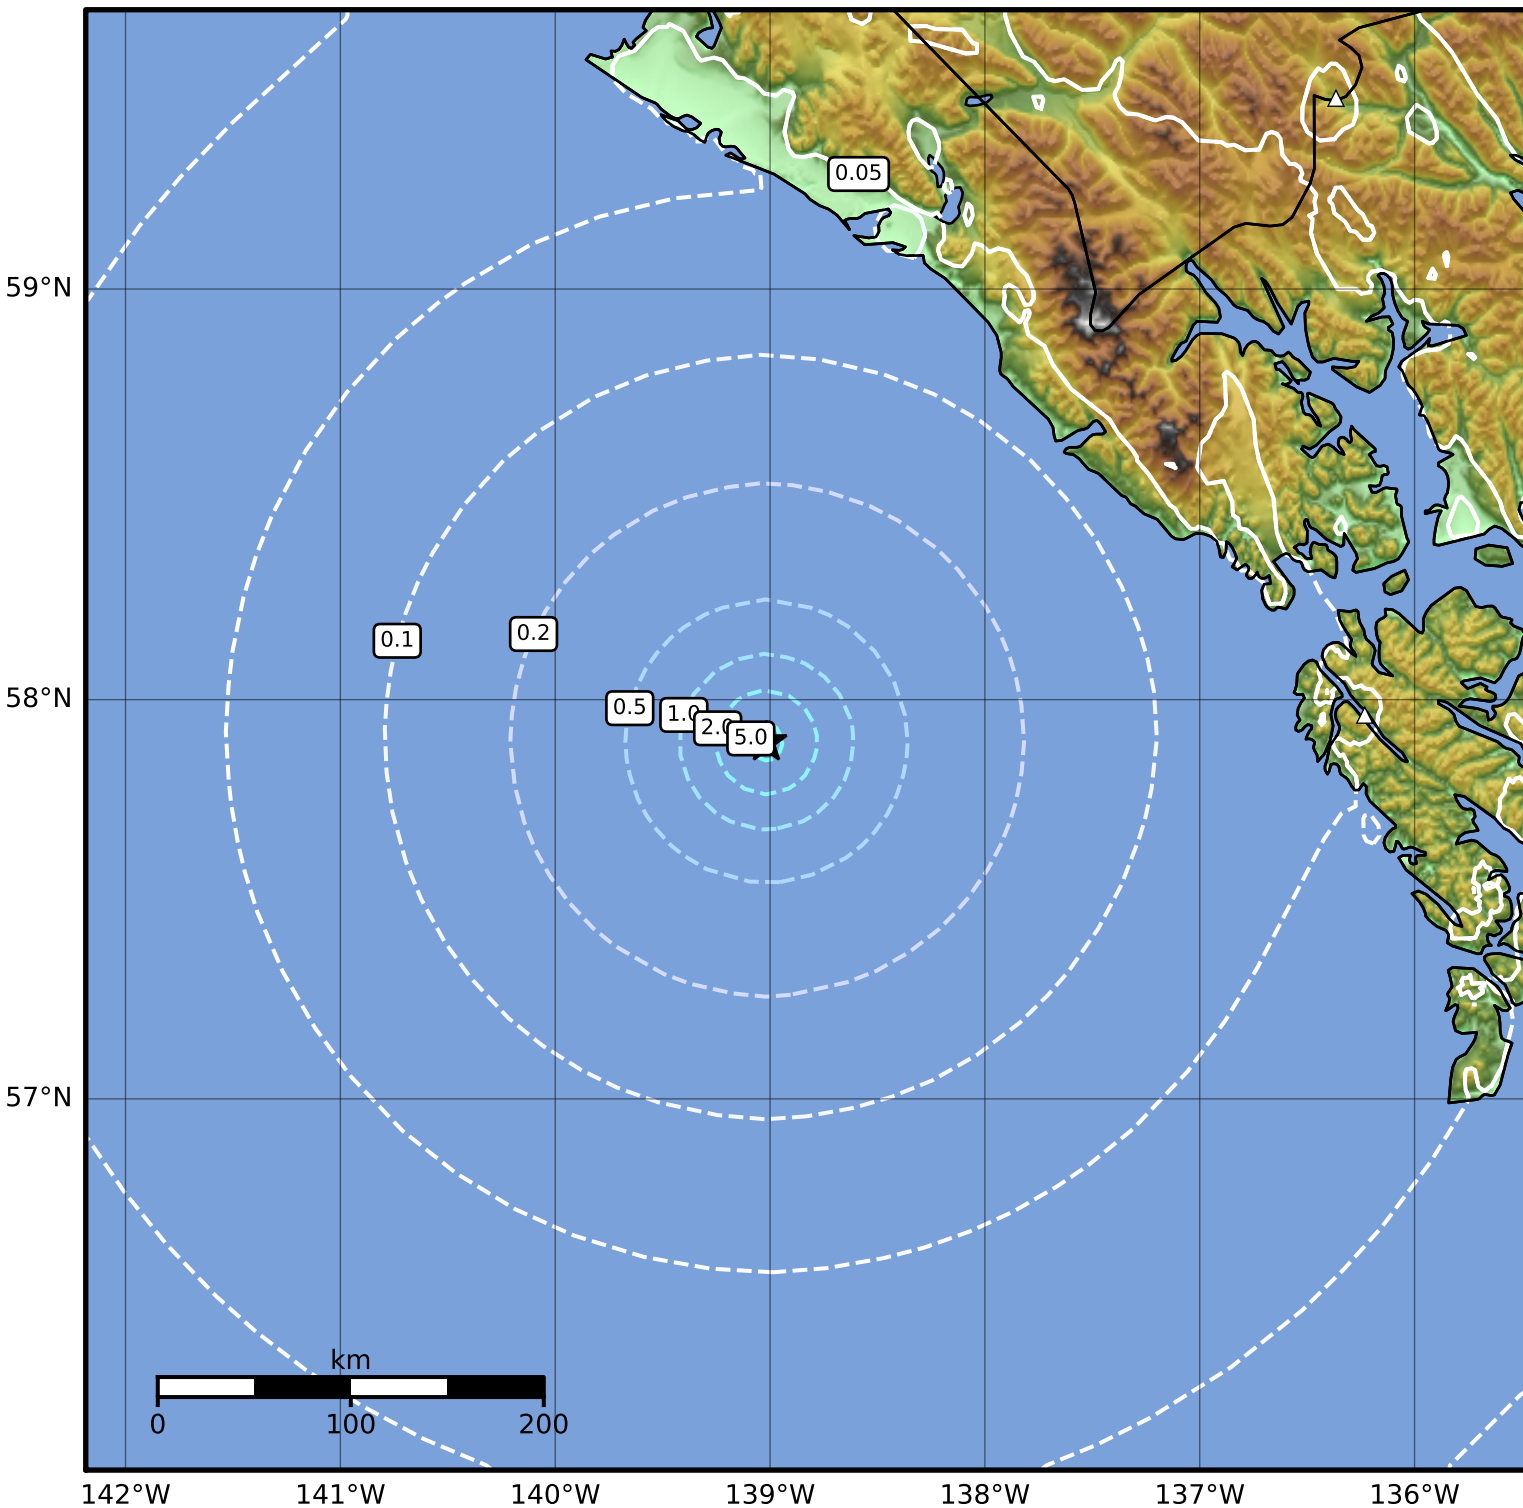

0.3 Second Peak Spectral Acceleration Map Alaska Earthquake Center
 ShakeMap: 161 km (100 miles) W of Elfin Cove
 Oct 10, 2023 08:32:46 UTC M4.2 N57.89 W139.02 Depth: 5.9km ID:ak023d061muv

SA(0.3) (%g)	0.1	0.2	0.5	1	2	5	10	20	50	100	200
--------------	-----	-----	-----	---	---	---	----	----	----	-----	-----

Scale based on Worden et al. (2012)

Version 1: Processed 2023-10-10T14:09:57Z

△ Seismic Instrument ○ Reported Intensity

★ Epicenter