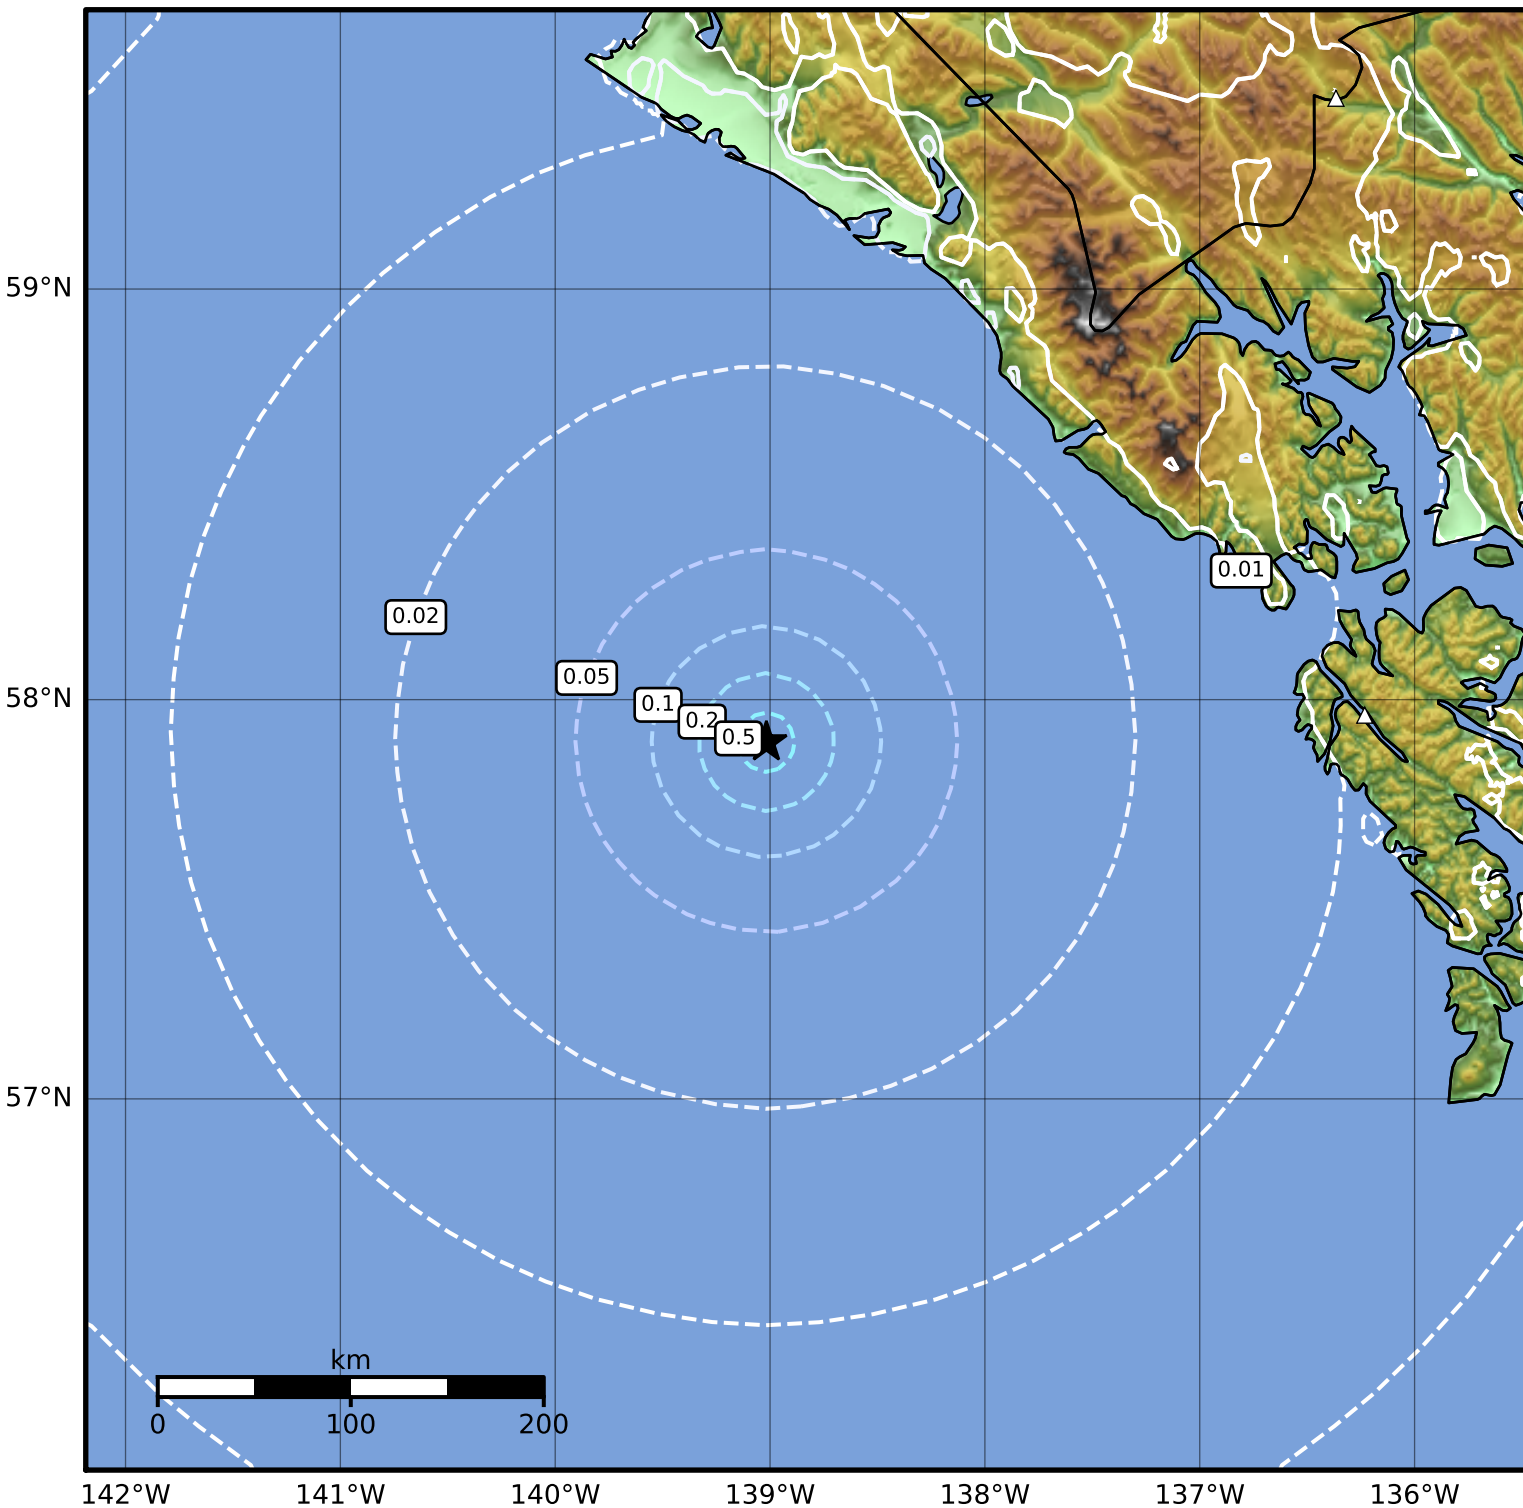

1.0 Second Peak Spectral Acceleration Map Alaska Earthquake Center  
 ShakeMap: 161 km (100 miles) W of Elfin Cove  
 Oct 10, 2023 08:32:46 UTC M4.2 N57.89 W139.02 Depth: 5.9km ID:ak023d061muv

<b>SA(1.0) (%g)</b>	<b>0.1</b>	<b>0.2</b>	<b>0.5</b>	<b>1</b>	<b>2</b>	<b>5</b>	<b>10</b>	<b>20</b>	<b>50</b>	<b>100</b>	<b>200</b>
---------------------	------------	------------	------------	----------	----------	----------	-----------	-----------	-----------	------------	------------

Scale based on Worden et al. (2012)

Version 1: Processed 2023-10-10T14:09:57Z

△ Seismic Instrument ○ Reported Intensity

★ Epicenter