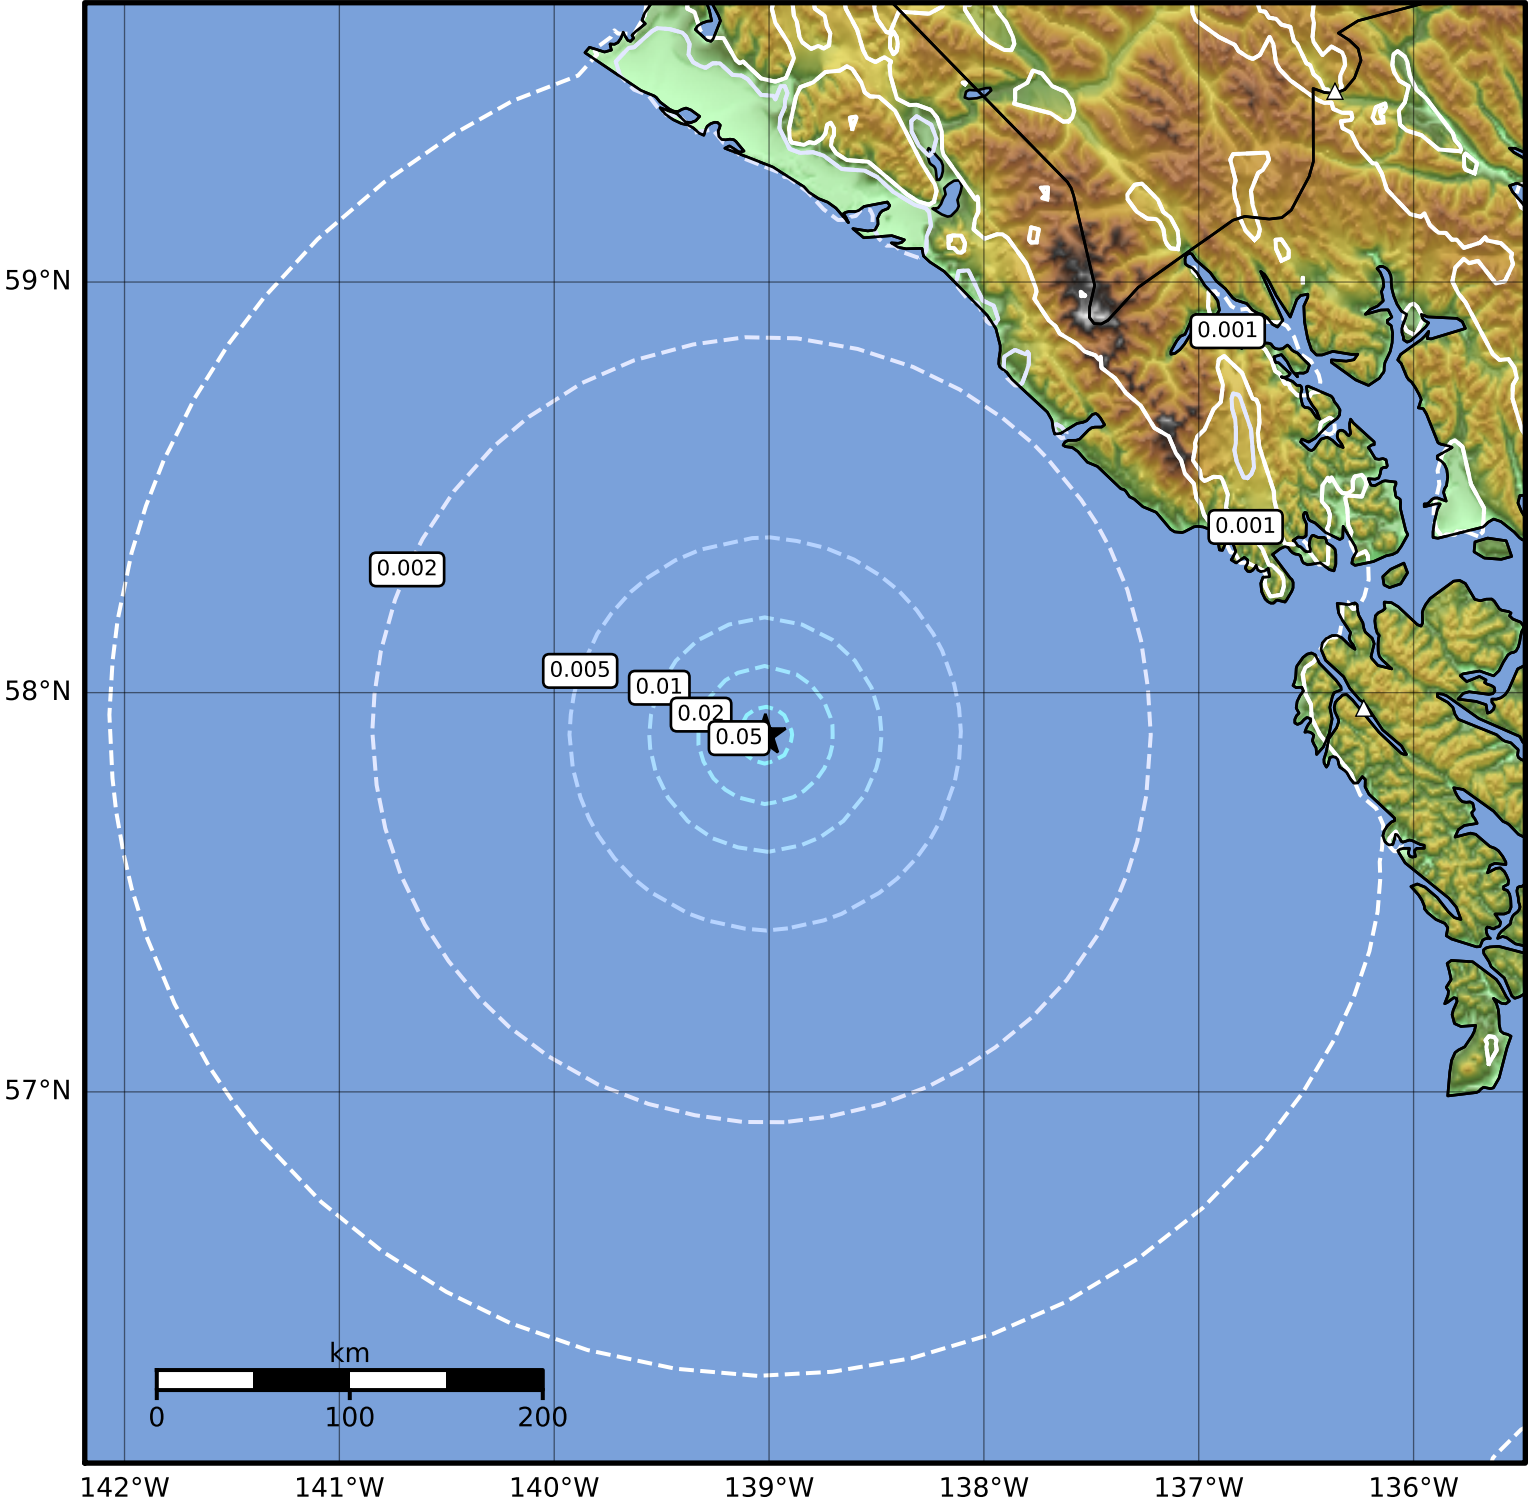

3.0 Second Peak Spectral Acceleration Map Alaska Earthquake Center
ShakeMap: 161 km (100 miles) W of Elfin Cove
Oct 10, 2023 08:32:46 UTC M4.2 N57.89 W139.02 Depth: 5.9km ID:ak023d061muv

Scale based on Worden et al. (2012)

Version 1: Processed 2023-10-10T14:09:57Z

△ Seismic Instrument ○ Reported Intensity

★ Epicenter