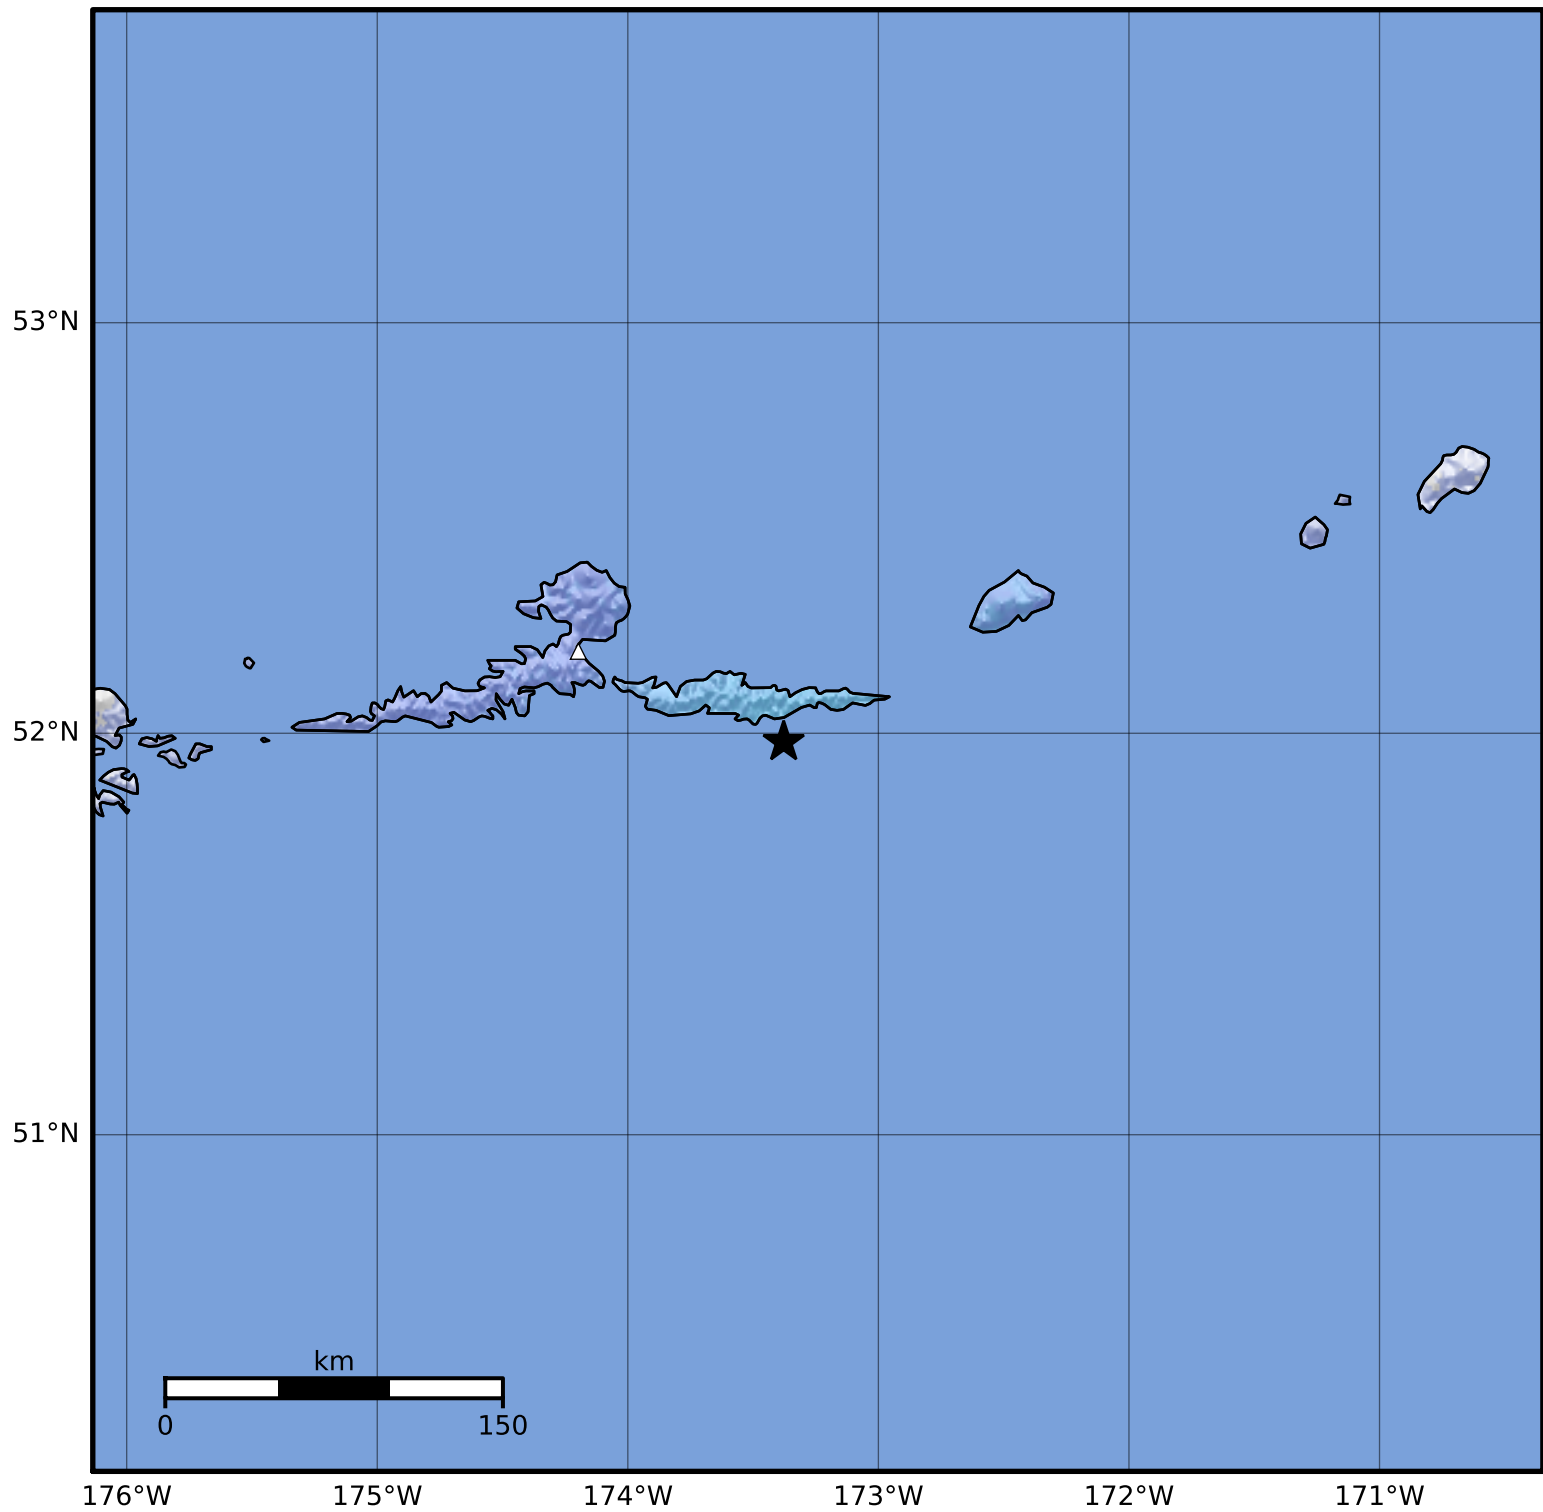

Macroseismic Intensity Map Alaska Earthquake Center
 ShakeMap: 61 km (38 miles) ESE of Atka
 Oct 11, 2023 01:03:09 UTC M3.6 N51.98 W173.38 Depth: 64.9km ID:ak023d1p8ntv

SHAKING	Not felt	Weak	Light	Moderate	Strong	Very strong	Severe	Violent	Extreme
DAMAGE	None	None	None	Very light	Light	Moderate	Moderate/heavy	Heavy	Very heavy
PGA(%g)	<0.0464	0.297	2.76	6.2	11.5	21.5	40.1	74.7	>139
PGV(cm/s)	<0.0215	0.135	1.41	4.65	9.64	20	41.4	85.8	>178
INTENSITY	I	II-III	IV	V	VI	VII	VIII	IX	X+

Scale based on Worden et al. (2012)

Version 2: Processed 2023-10-12T00:16:12Z

△ Seismic Instrument ○ Reported Intensity

★ Epicenter