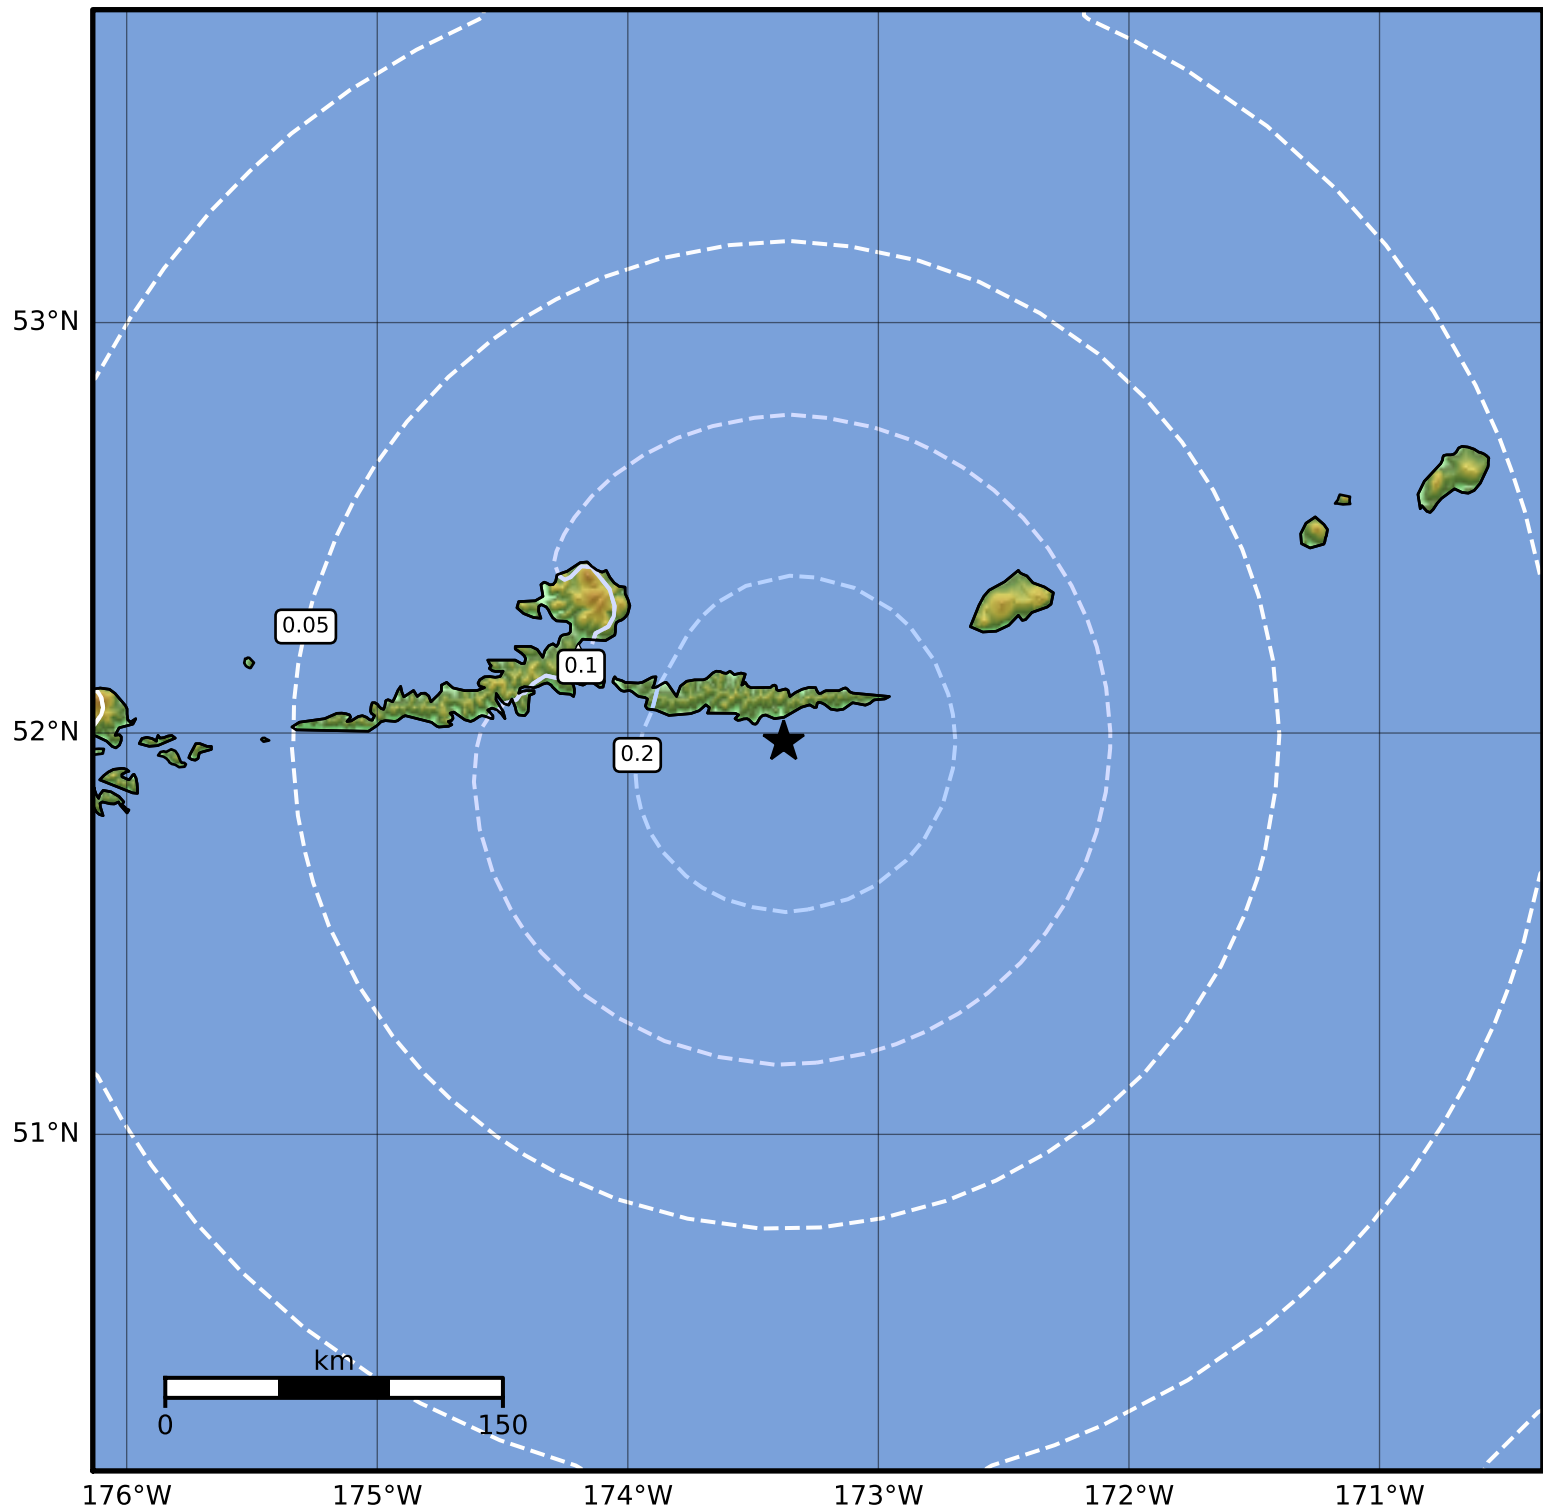

Peak Ground Acceleration Map Alaska Earthquake Center
ShakeMap: 61 km (38 miles) ESE of Atka
Oct 11, 2023 01:03:09 UTC M3.6 N51.98 W173.38 Depth: 64.9km ID:ak023d1p8ntv

PGA (%g)	0.1	0.2	0.5	1	2	5	10	20	50	100	200
----------	-----	-----	-----	---	---	---	----	----	----	-----	-----

Scale based on Worden et al. (2012)

Version 2: Processed 2023-10-12T00:16:12Z

△ Seismic Instrument ○ Reported Intensity

★ Epicenter