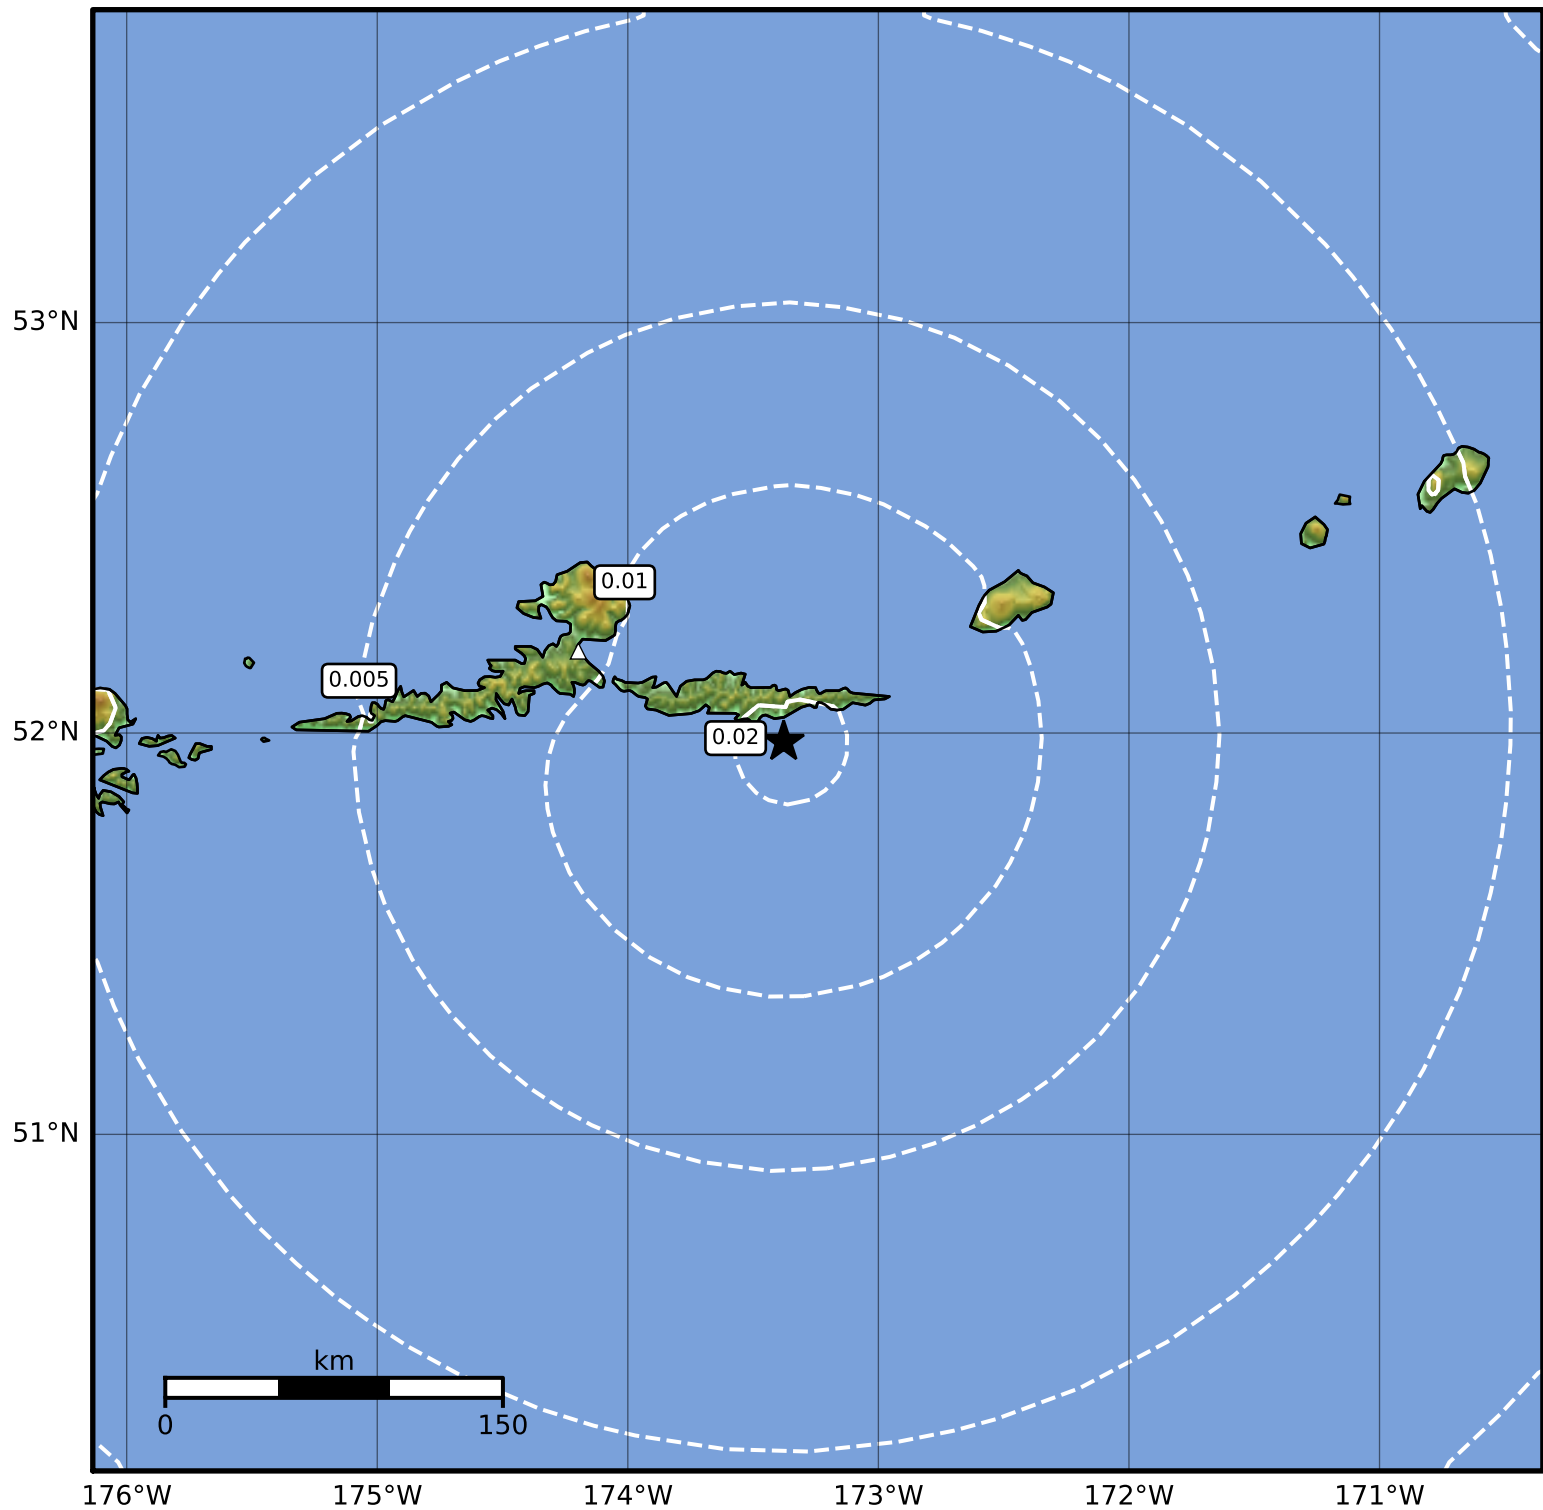

Peak Ground Velocity Map Alaska Earthquake Center
ShakeMap: 61 km (38 miles) ESE of Atka
Oct 11, 2023 01:03:09 UTC M3.6 N51.98 W173.38 Depth: 64.9km ID:ak023d1p8ntv

PGV (cm/s)	0.1	0.2	0.5	1	2	5	10	20	50	100	200
------------	-----	-----	-----	---	---	---	----	----	----	-----	-----

Scale based on Worden et al. (2012)

Version 2: Processed 2023-10-12T00:16:12Z

△ Seismic Instrument ○ Reported Intensity

★ Epicenter