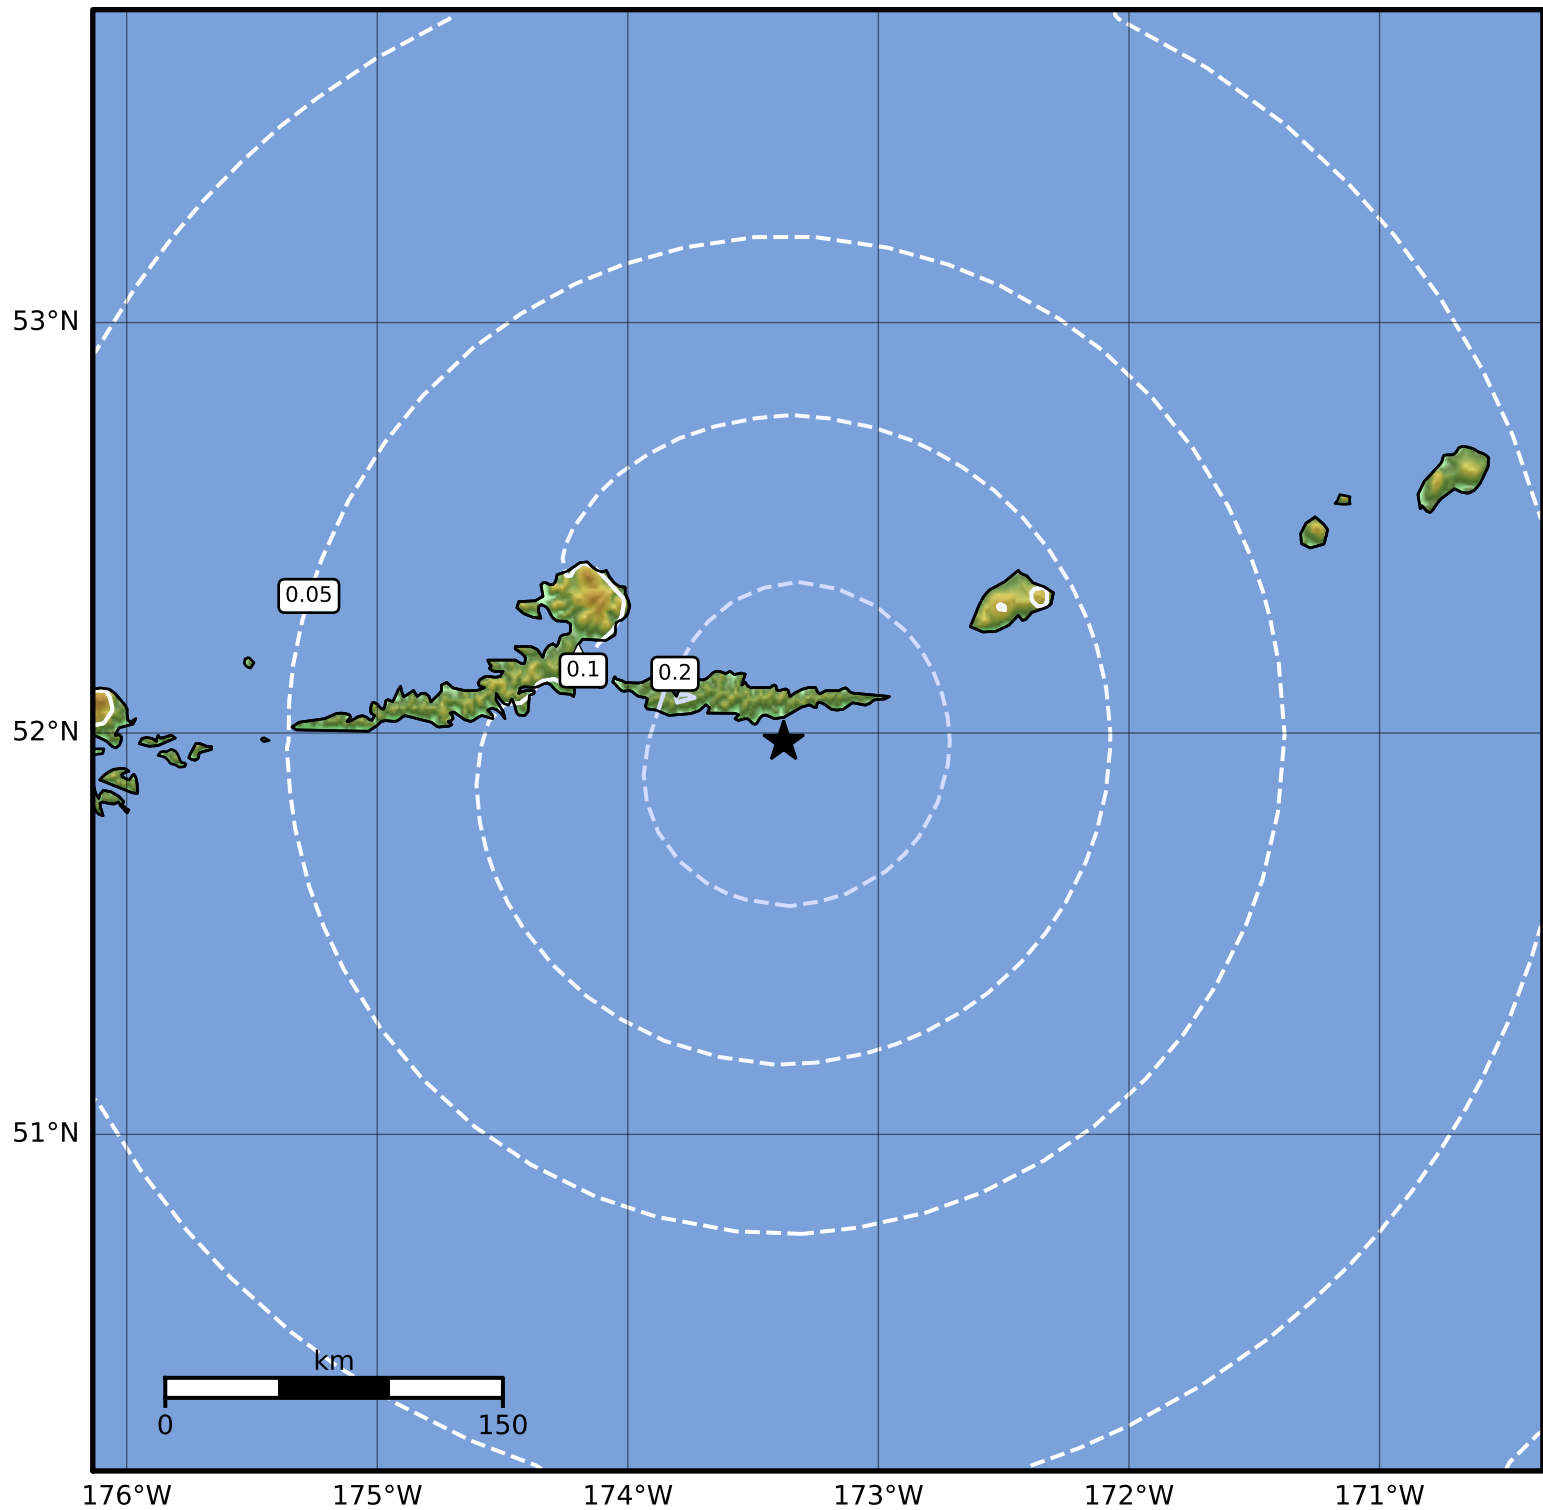

0.3 Second Peak Spectral Acceleration Map Alaska Earthquake Center
ShakeMap: 61 km (38 miles) ESE of Atka
Oct 11, 2023 01:03:09 UTC M3.6 N51.98 W173.38 Depth: 64.9km ID:ak023d1p8ntv

SA(0.3) (%g)	0.1	0.2	0.5	1	2	5	10	20	50	100	200
---------------------	------------	------------	------------	----------	----------	----------	-----------	-----------	-----------	------------	------------

Scale based on Worden et al. (2012)

Version 2: Processed 2023-10-12T00:16:12Z

△ Seismic Instrument ○ Reported Intensity

★ Epicenter