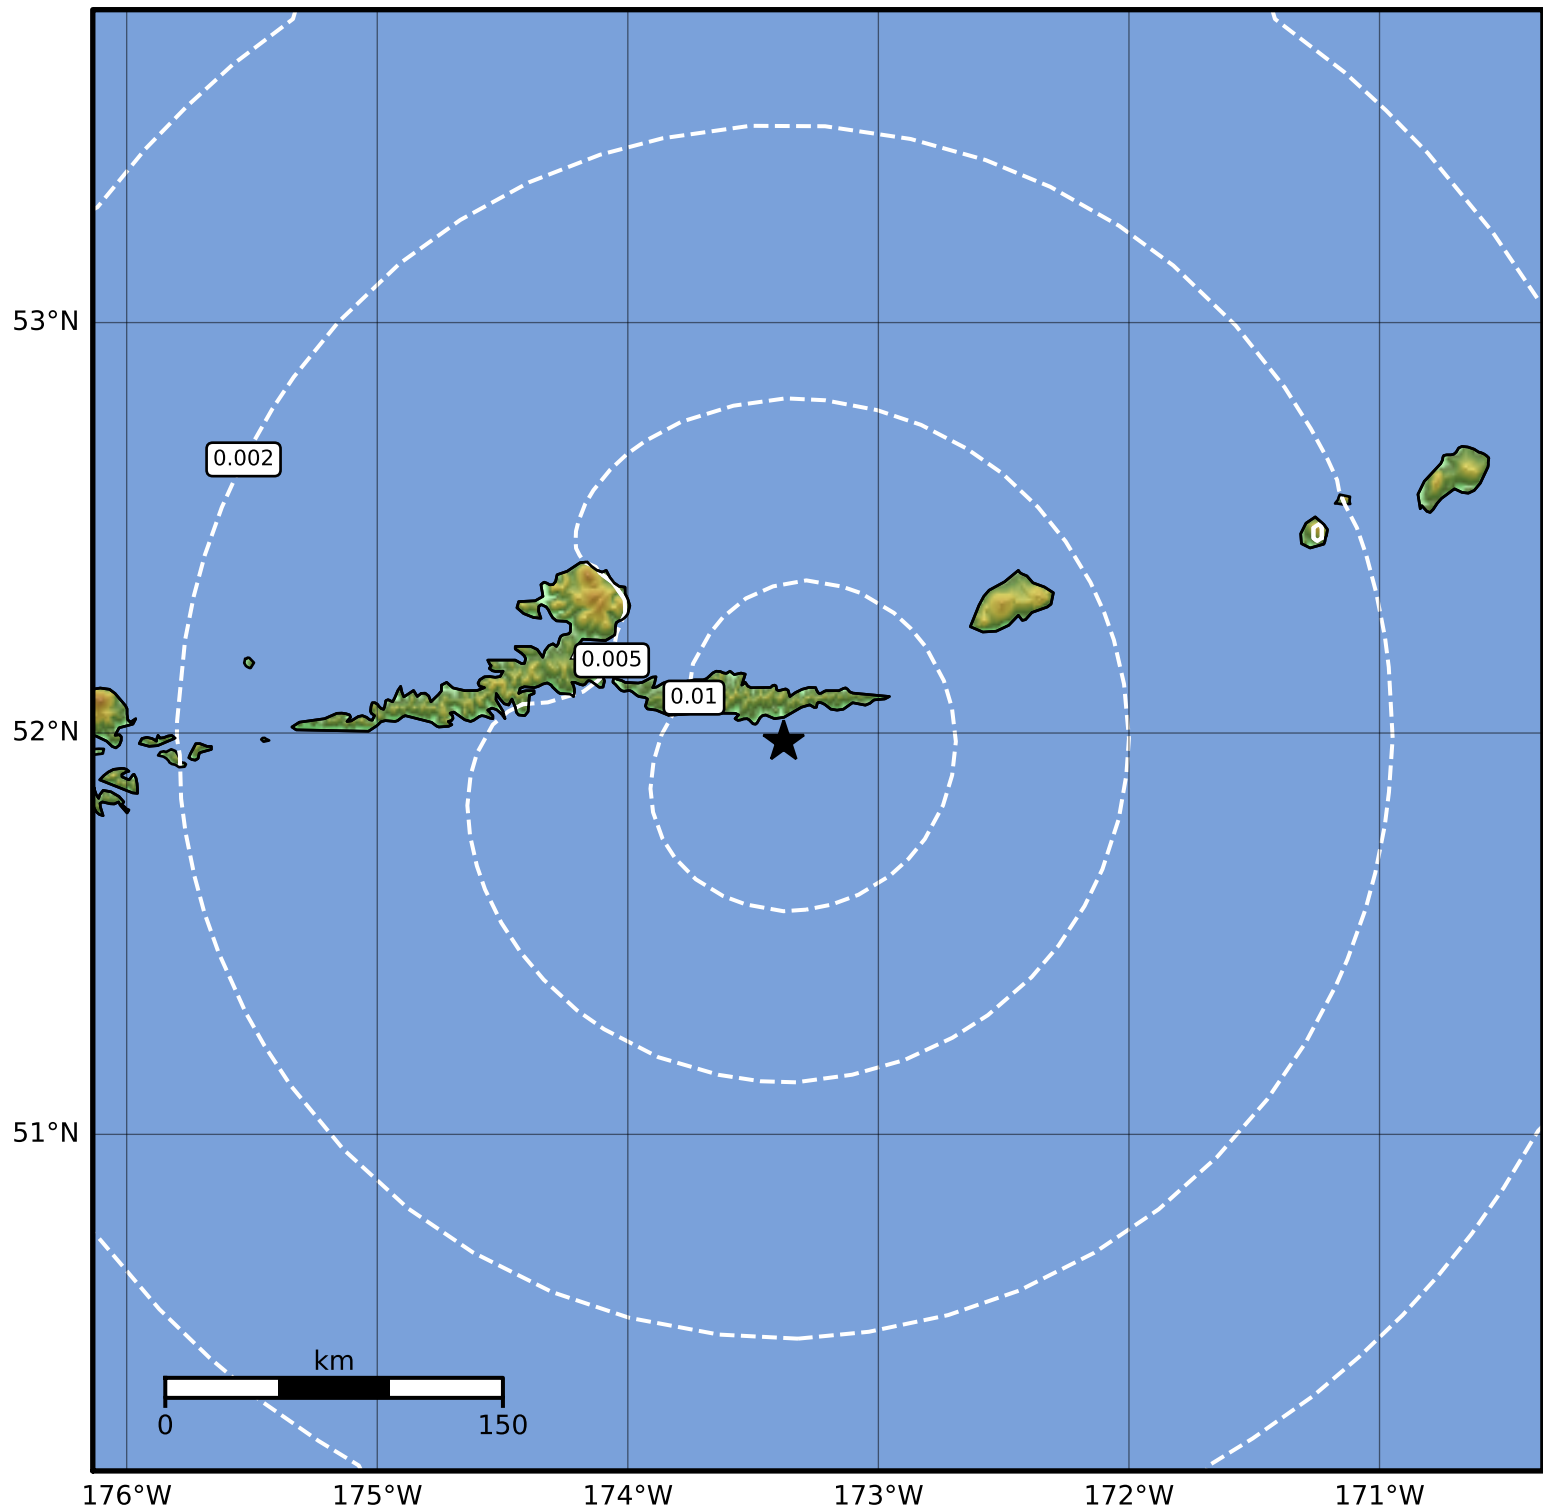

1.0 Second Peak Spectral Acceleration Map Alaska Earthquake Center  
 ShakeMap: 61 km (38 miles) ESE of Atka  
 Oct 11, 2023 01:03:09 UTC M3.6 N51.98 W173.38 Depth: 64.9km ID:ak023d1p8ntv

<b>SA(1.0) (%g)</b>	<b>0.1</b>	<b>0.2</b>	<b>0.5</b>	<b>1</b>	<b>2</b>	<b>5</b>	<b>10</b>	<b>20</b>	<b>50</b>	<b>100</b>	<b>200</b>
---------------------	------------	------------	------------	----------	----------	----------	-----------	-----------	-----------	------------	------------

Scale based on Worden et al. (2012)

Version 2: Processed 2023-10-12T00:16:12Z

△ Seismic Instrument ○ Reported Intensity

★ Epicenter