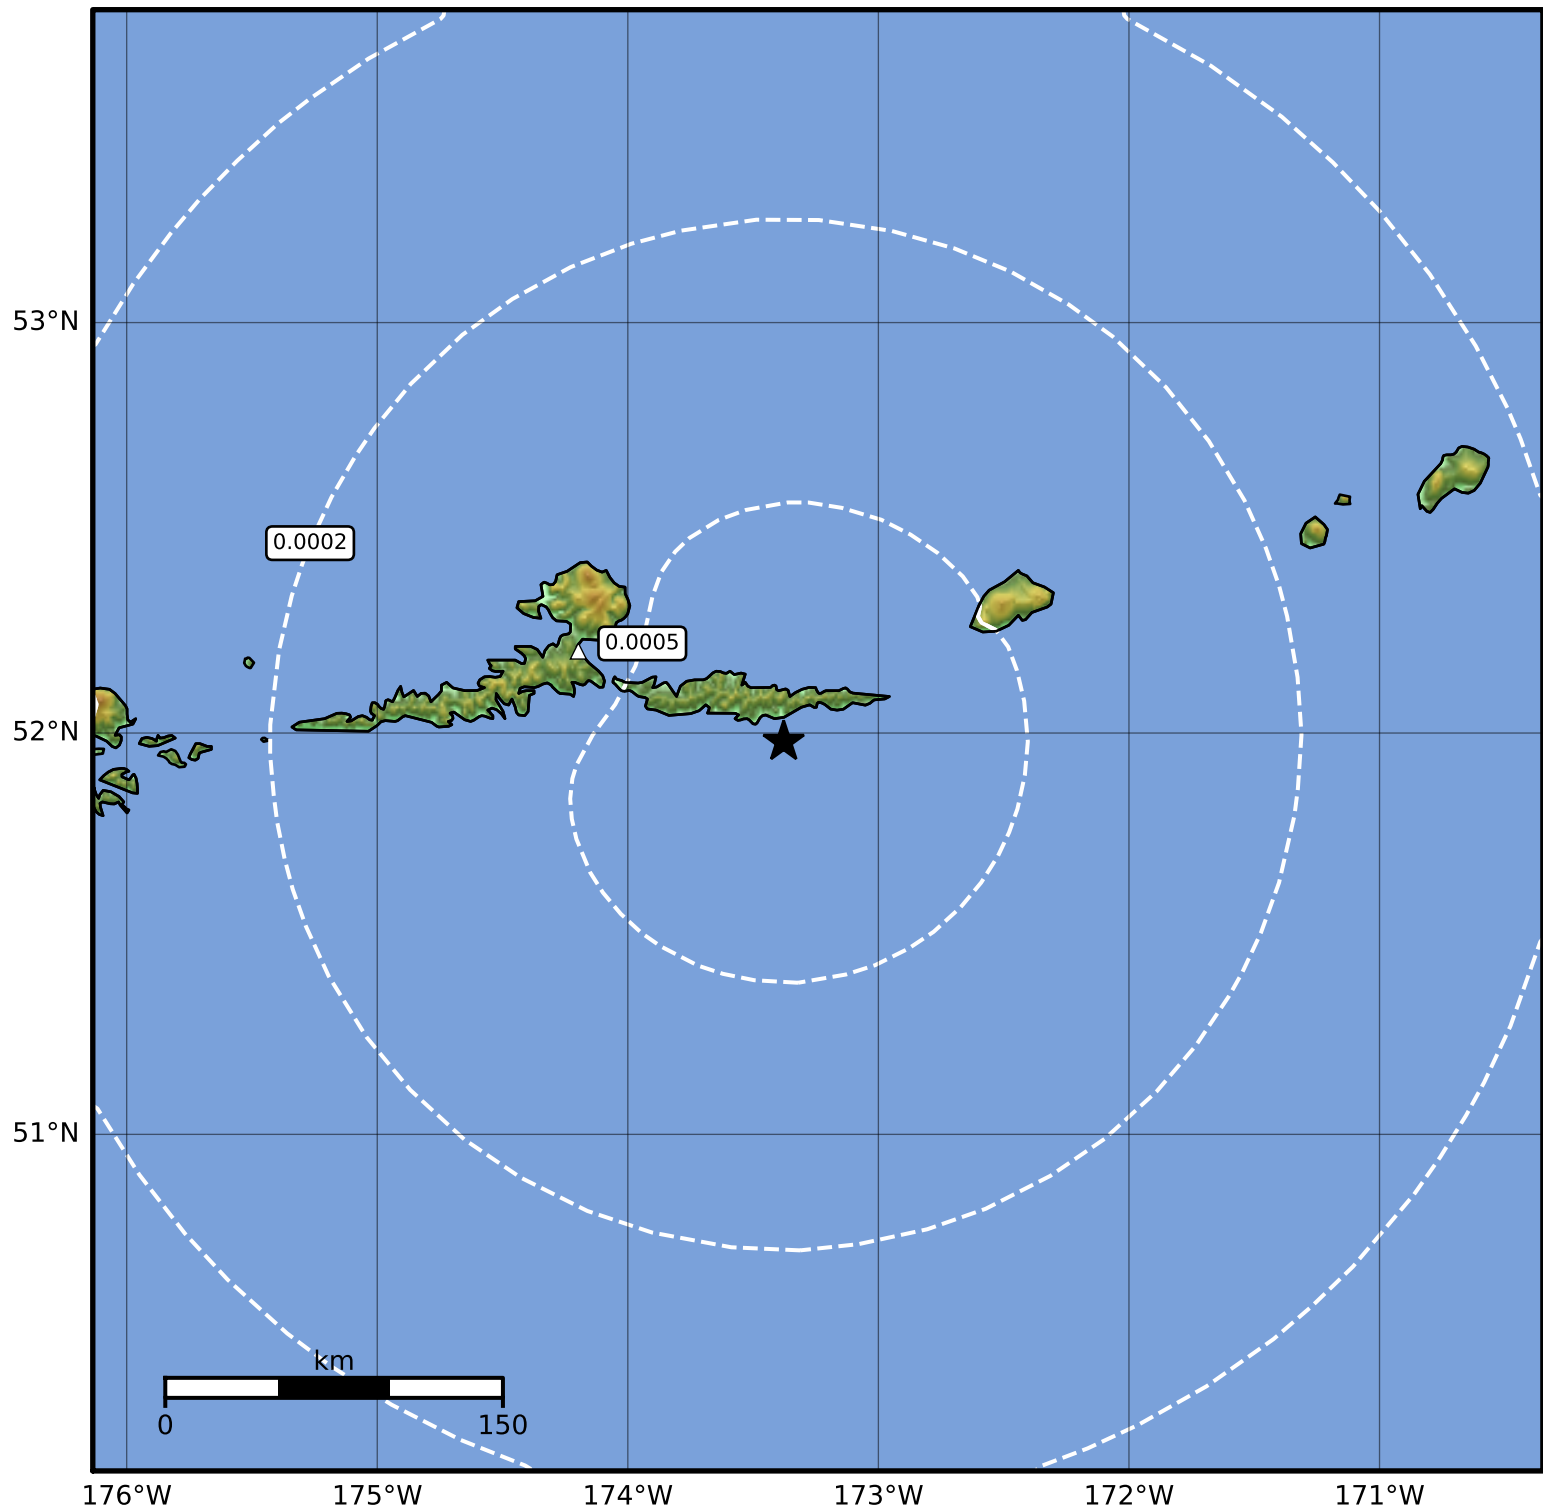

3.0 Second Peak Spectral Acceleration Map Alaska Earthquake Center
ShakeMap: 61 km (38 miles) ESE of Atka
Oct 11, 2023 01:03:09 UTC M3.6 N51.98 W173.38 Depth: 64.9km ID:ak023d1p8ntv

Scale based on Worden et al. (2012)

Version 2: Processed 2023-10-12T00:16:12Z

△ Seismic Instrument ○ Reported Intensity

★ Epicenter