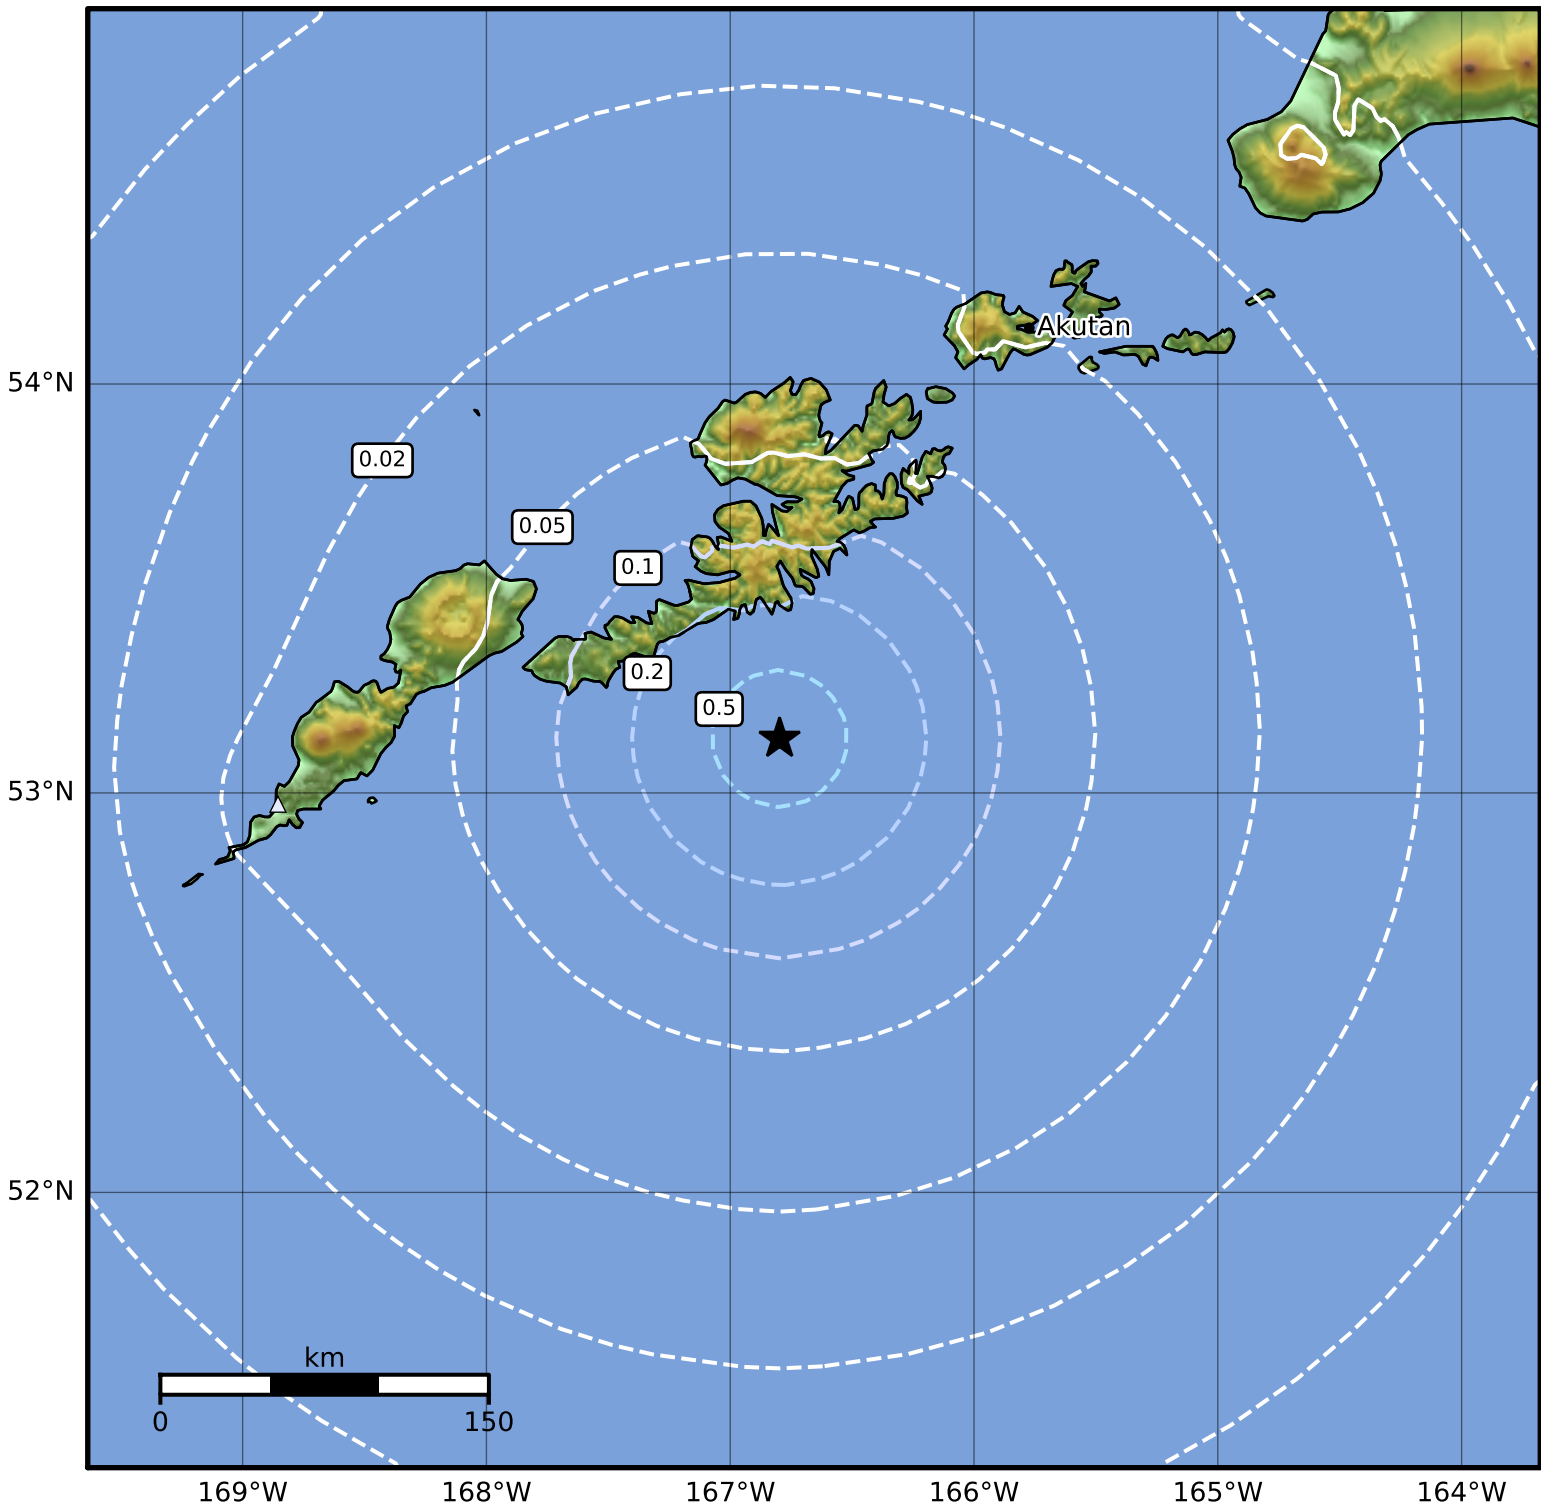

Peak Ground Acceleration Map Alaska Earthquake Center  
ShakeMap: 84 km (52 miles) SSW of Unalaska  
Oct 11, 2023 13:53:41 UTC M4.2 N53.13 W166.80 Depth: 22.5km ID:ak023d1won2f

PGA (%g)	0.1	0.2	0.5	1	2	5	10	20	50	100	200
----------	-----	-----	-----	---	---	---	----	----	----	-----	-----

Scale based on Worden et al. (2012)

Version 2: Processed 2023-10-12T00:27:57Z

△ Seismic Instrument ○ Reported Intensity

★ Epicenter