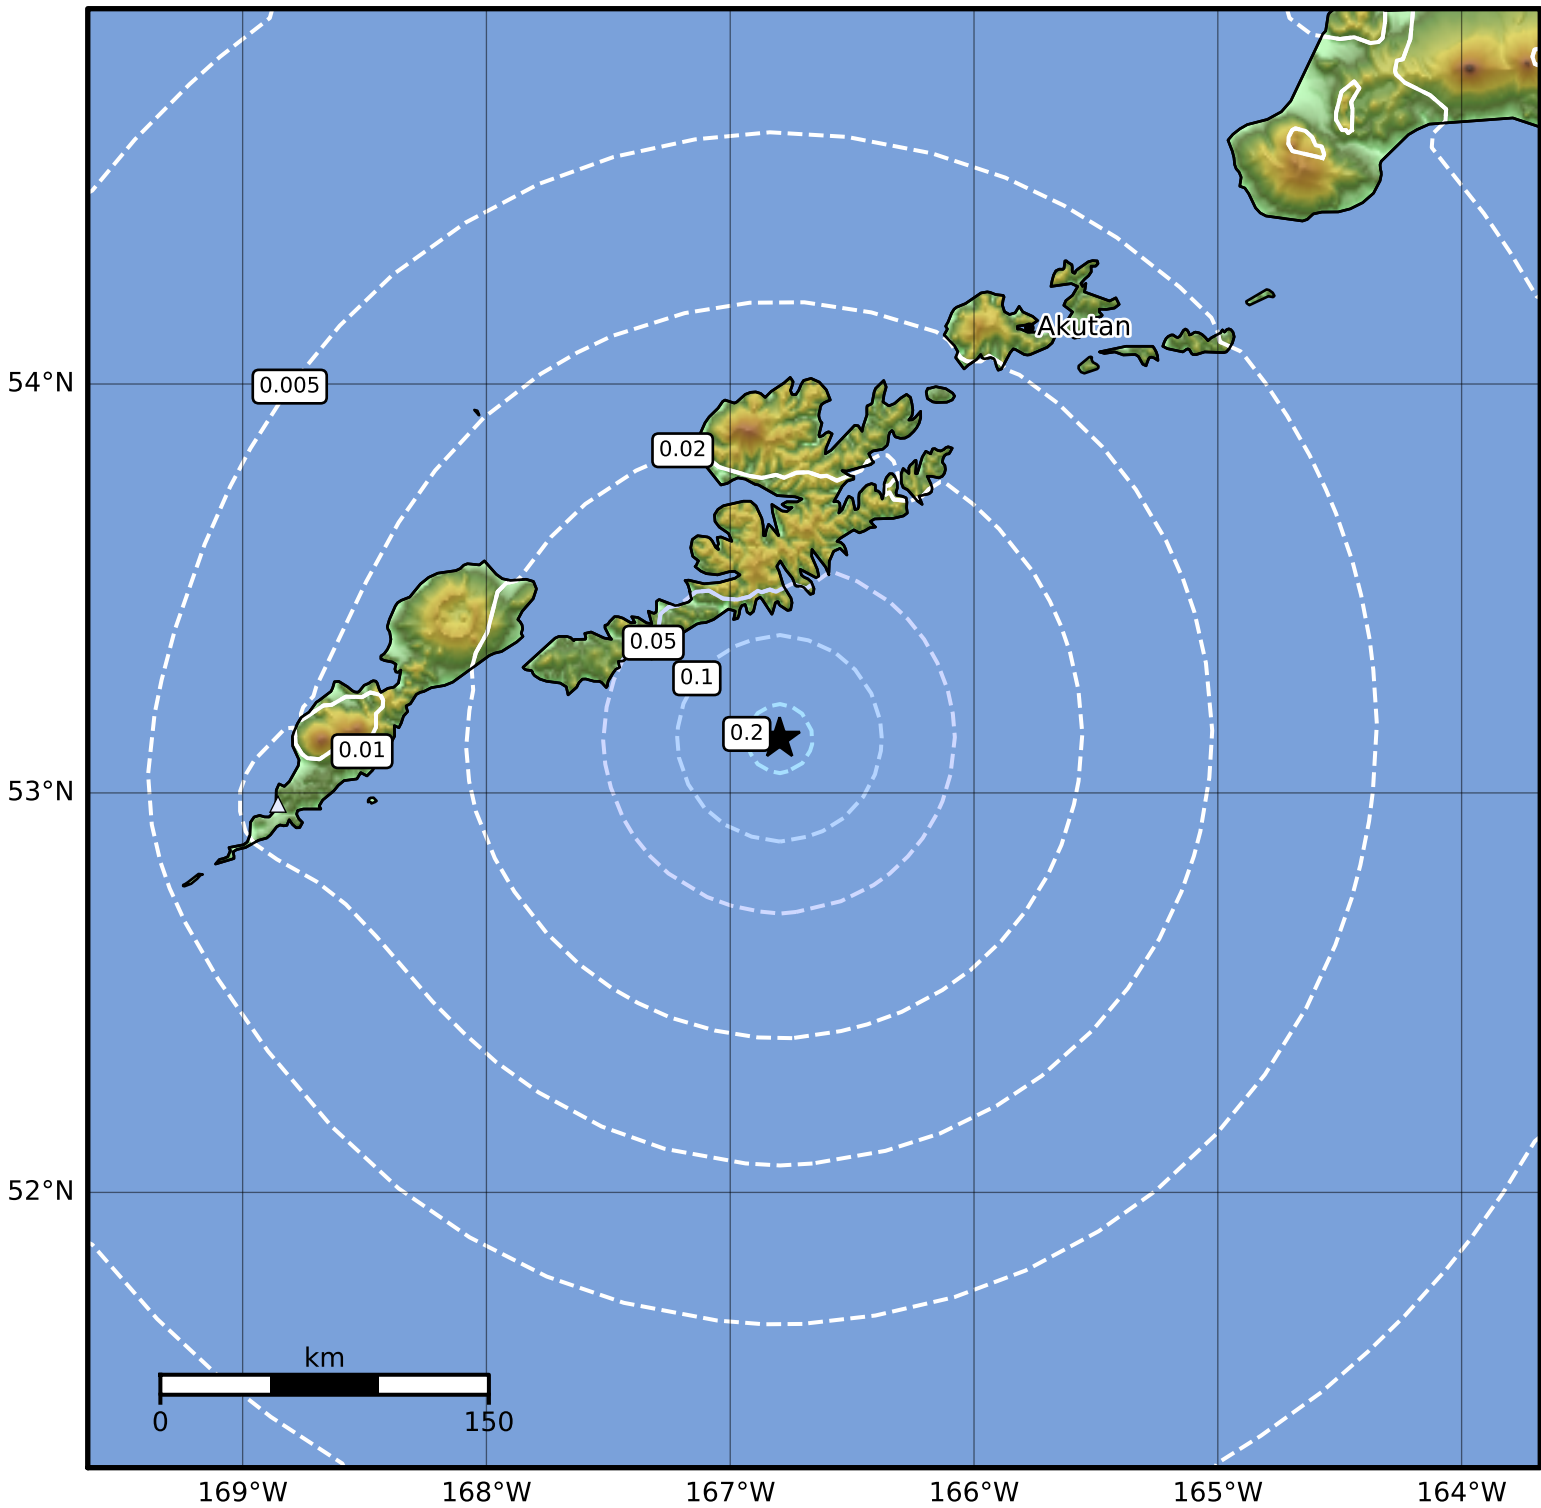

Peak Ground Velocity Map Alaska Earthquake Center
 ShakeMap: 84 km (52 miles) SSW of Unalaska
 Oct 11, 2023 13:53:41 UTC M4.2 N53.13 W166.80 Depth: 22.5km ID:ak023d1won2f

PGV (cm/s)	0.1	0.2	0.5	1	2	5	10	20	50	100	200
------------	-----	-----	-----	---	---	---	----	----	----	-----	-----

Scale based on Worden et al. (2012)

Version 2: Processed 2023-10-12T00:27:57Z

△ Seismic Instrument ○ Reported Intensity

★ Epicenter