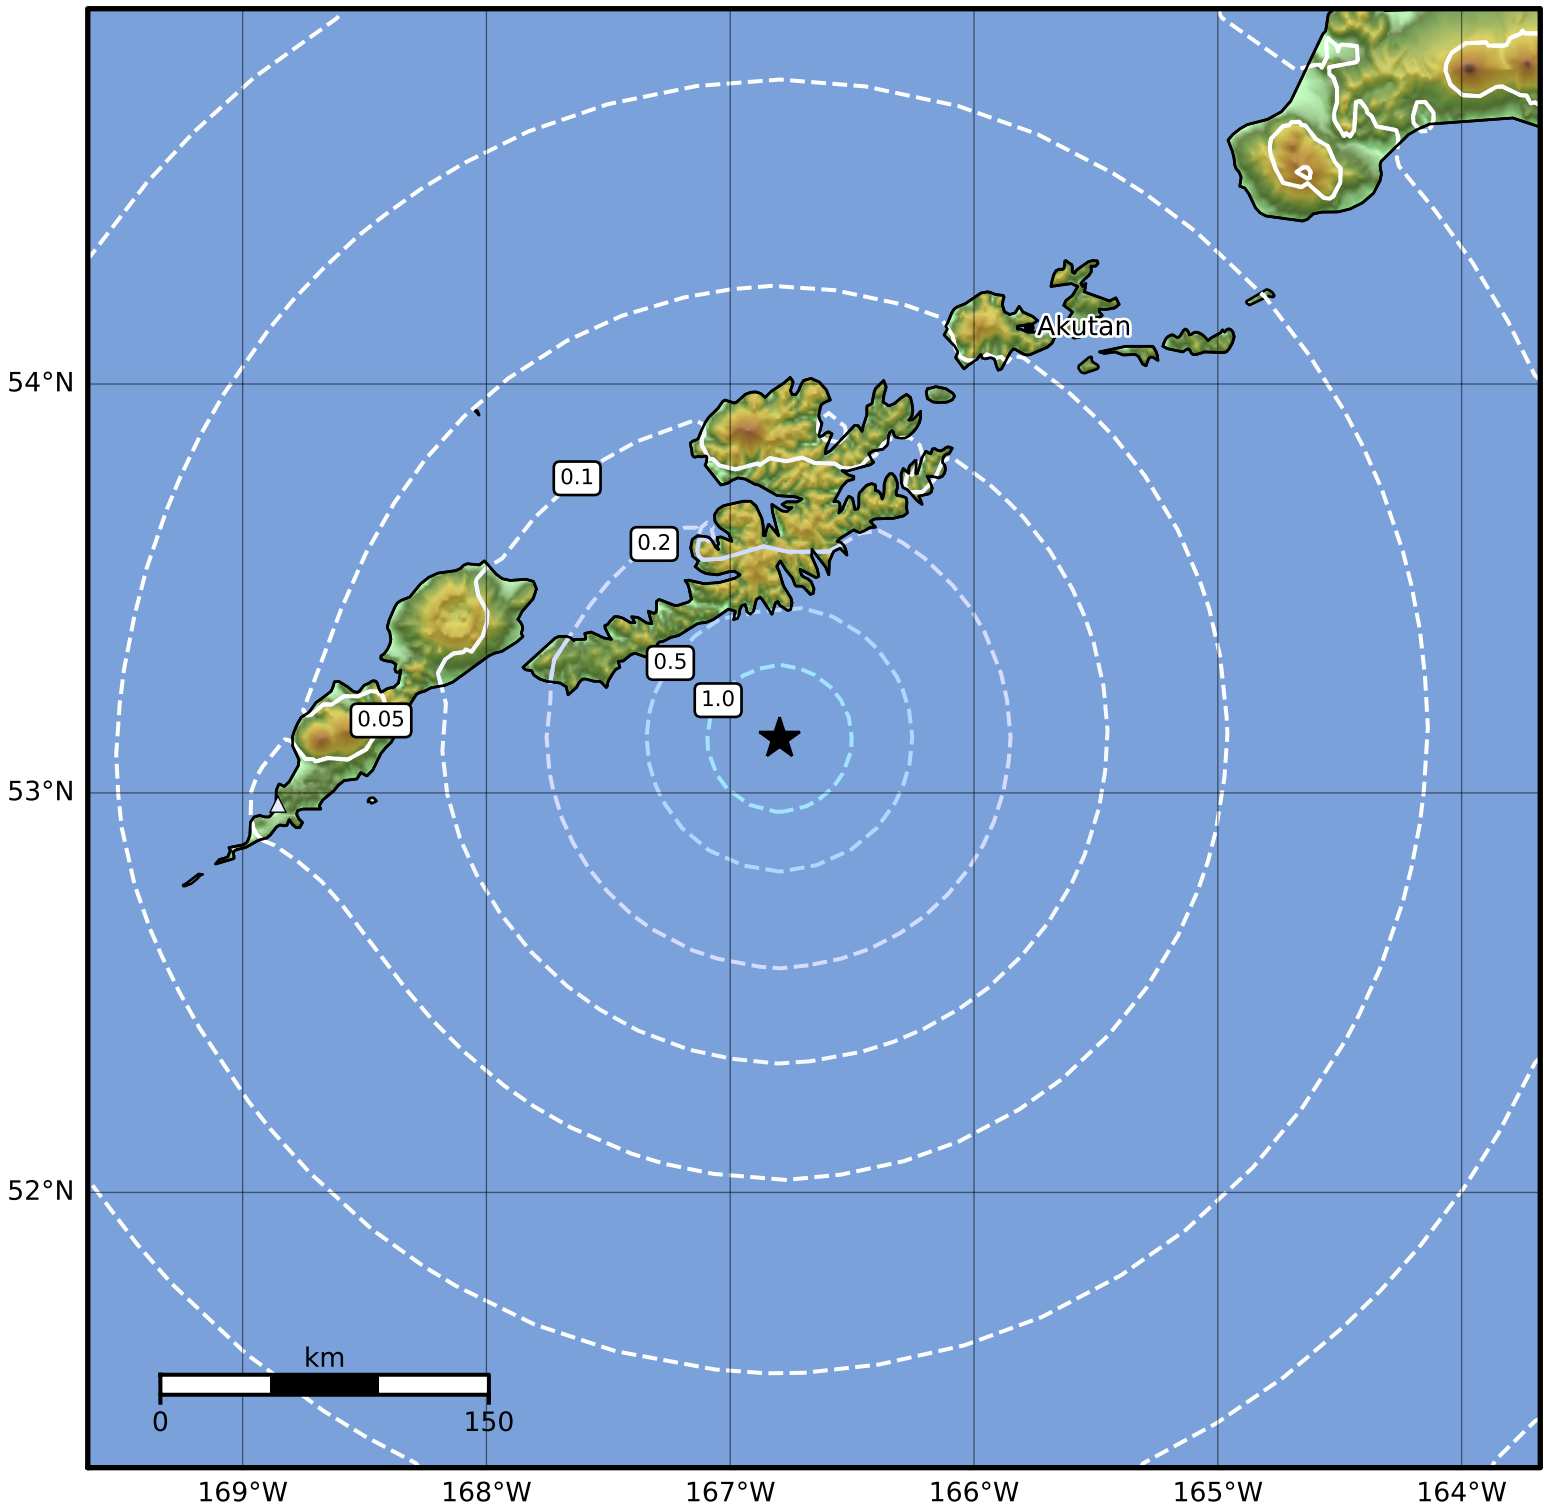

0.3 Second Peak Spectral Acceleration Map Alaska Earthquake Center
 ShakeMap: 84 km (52 miles) SSW of Unalaska
 Oct 11, 2023 13:53:41 UTC M4.2 N53.13 W166.80 Depth: 22.5km ID:ak023d1won2f

SA(0.3) (%g)	0.1	0.2	0.5	1	2	5	10	20	50	100	200
--------------	-----	-----	-----	---	---	---	----	----	----	-----	-----

Scale based on Worden et al. (2012)

Version 2: Processed 2023-10-12T00:27:57Z

△ Seismic Instrument ○ Reported Intensity

★ Epicenter