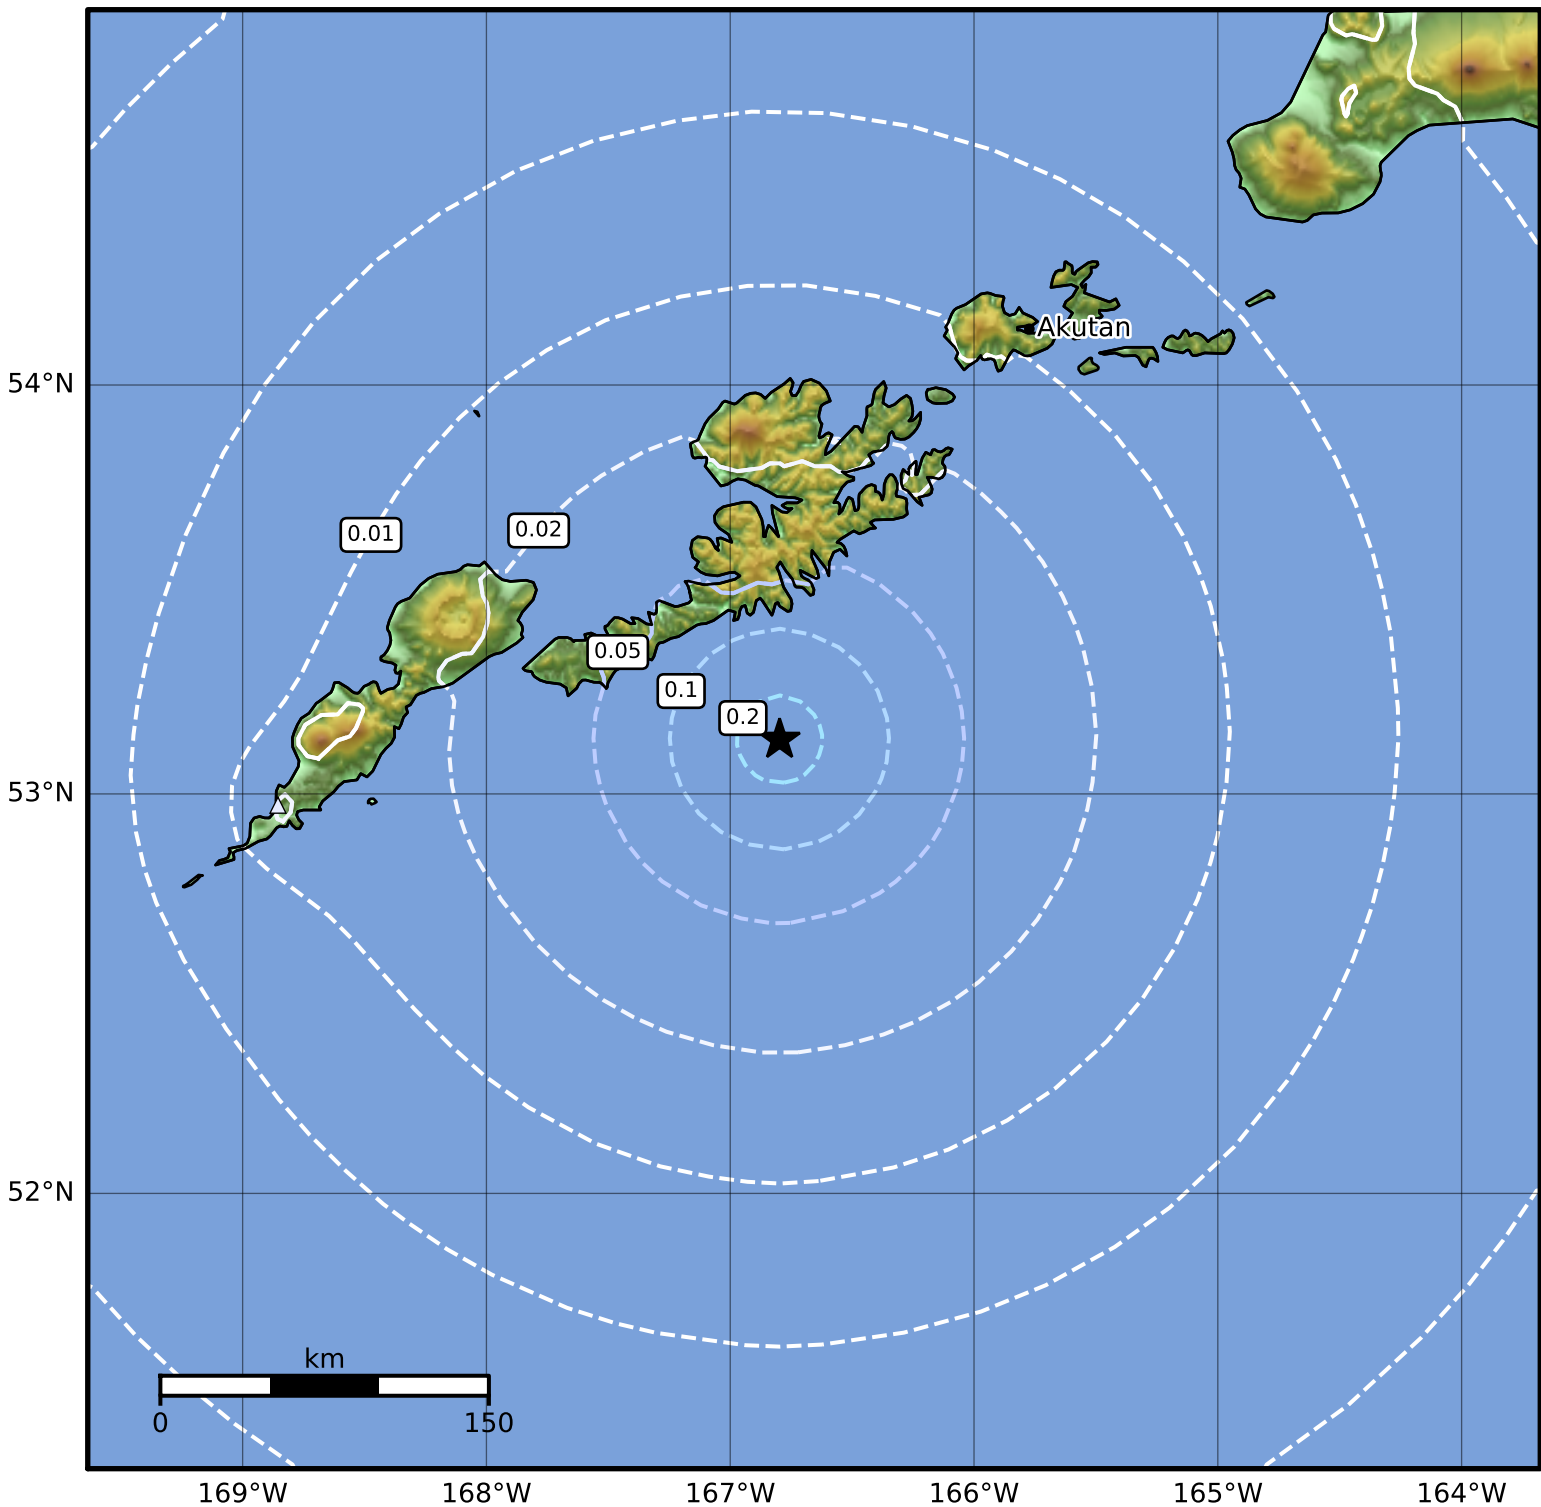

1.0 Second Peak Spectral Acceleration Map Alaska Earthquake Center
ShakeMap: 84 km (52 miles) SSW of Unalaska
Oct 11, 2023 13:53:41 UTC M4.2 N53.13 W166.80 Depth: 22.5km ID:ak023d1won2f

SA(1.0) (%g)	0.1	0.2	0.5	1	2	5	10	20	50	100	200
--------------	-----	-----	-----	---	---	---	----	----	----	-----	-----

Scale based on Worden et al. (2012)

△ Seismic Instrument ○ Reported Intensity

★ Epicenter

Version 2: Processed 2023-10-12T00:27:57Z