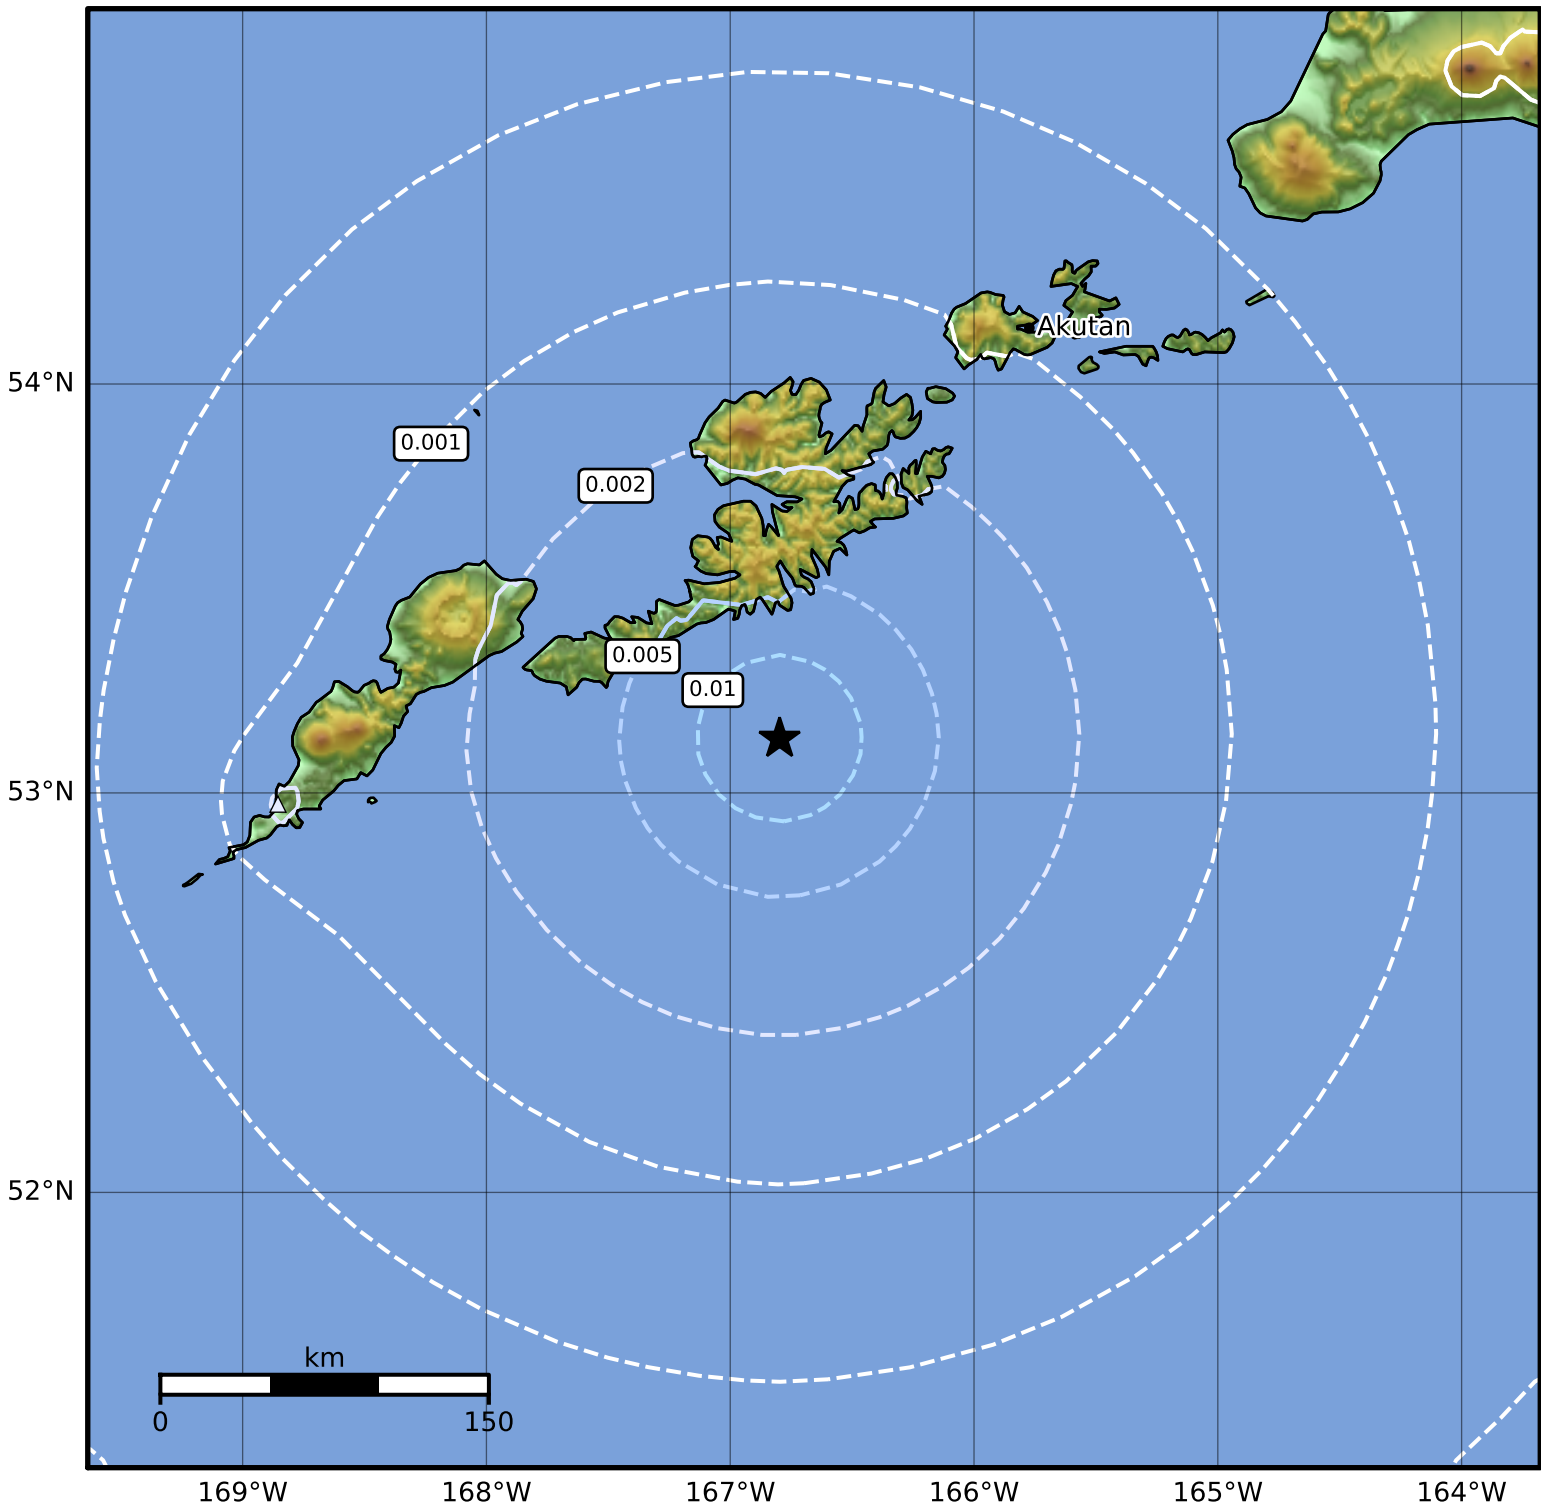

3.0 Second Peak Spectral Acceleration Map Alaska Earthquake Center
ShakeMap: 84 km (52 miles) SSW of Unalaska
Oct 11, 2023 13:53:41 UTC M4.2 N53.13 W166.80 Depth: 22.5km ID:ak023d1won2f

Scale based on Worden et al. (2012)

Version 2: Processed 2023-10-12T00:27:57Z

△ Seismic Instrument ○ Reported Intensity

★ Epicenter