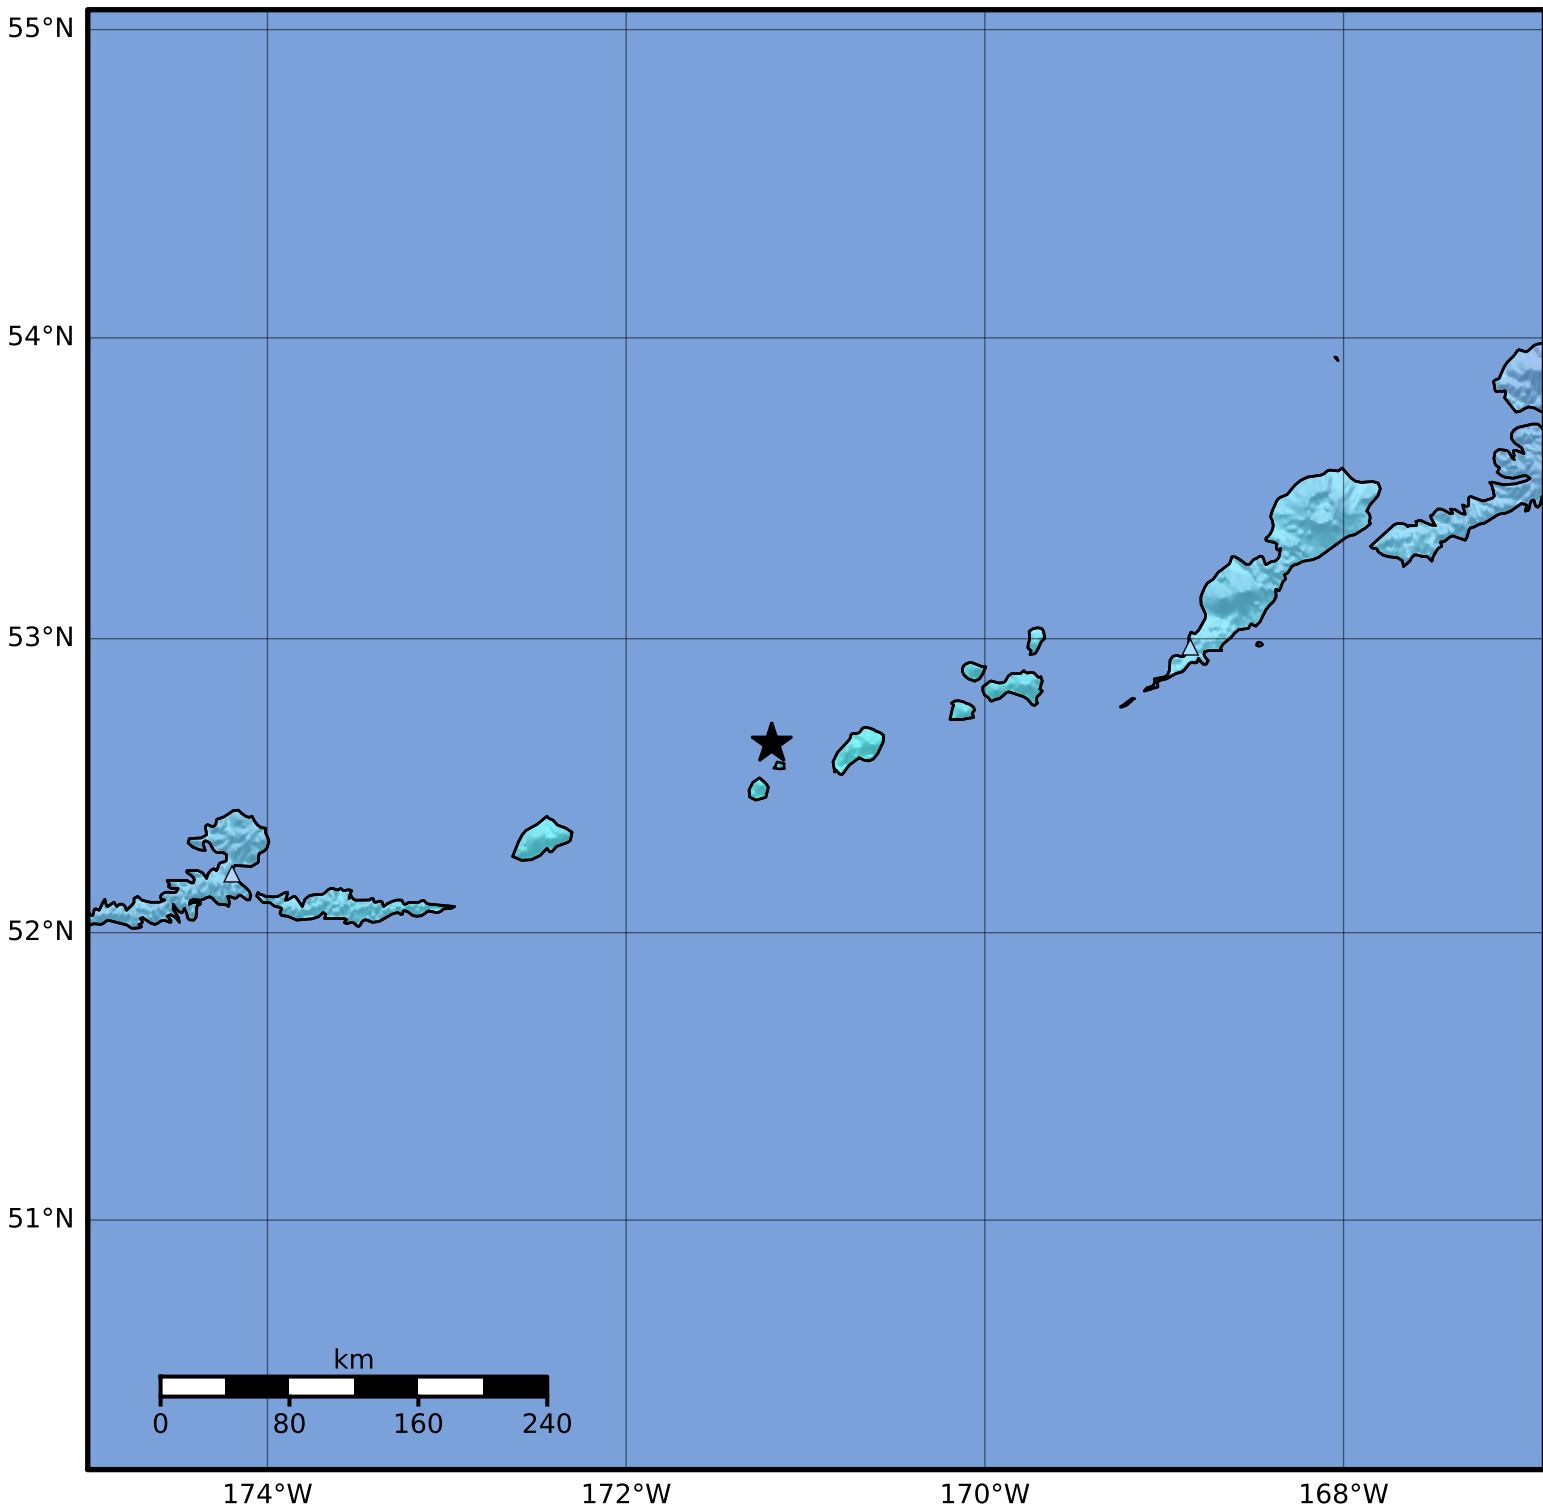

Macroseismic Intensity Map Alaska Earthquake Center
 ShakeMap: 64 km (40 miles) ENE of Amukta Pass
 Oct 12, 2023 02:41:11 UTC M5.6 N52.65 W171.19 Depth: 125.1km ID:ak023d3dlld2

SHAKING	Not felt	Weak	Light	Moderate	Strong	Very strong	Severe	Violent	Extreme
DAMAGE	None	None	None	Very light	Light	Moderate	Moderate/heavy	Heavy	Very heavy
PGA(%g)	<0.0464	0.297	2.76	6.2	11.5	21.5	40.1	74.7	>139
PGV(cm/s)	<0.0215	0.135	1.41	4.65	9.64	20	41.4	85.8	>178
INTENSITY	I	II-III	IV	V	VI	VII	VIII	IX	X+

Scale based on Worden et al. (2012)

Version 5: Processed 2023-10-12T03:08:56Z

△ Seismic Instrument ○ Reported Intensity

★ Epicenter