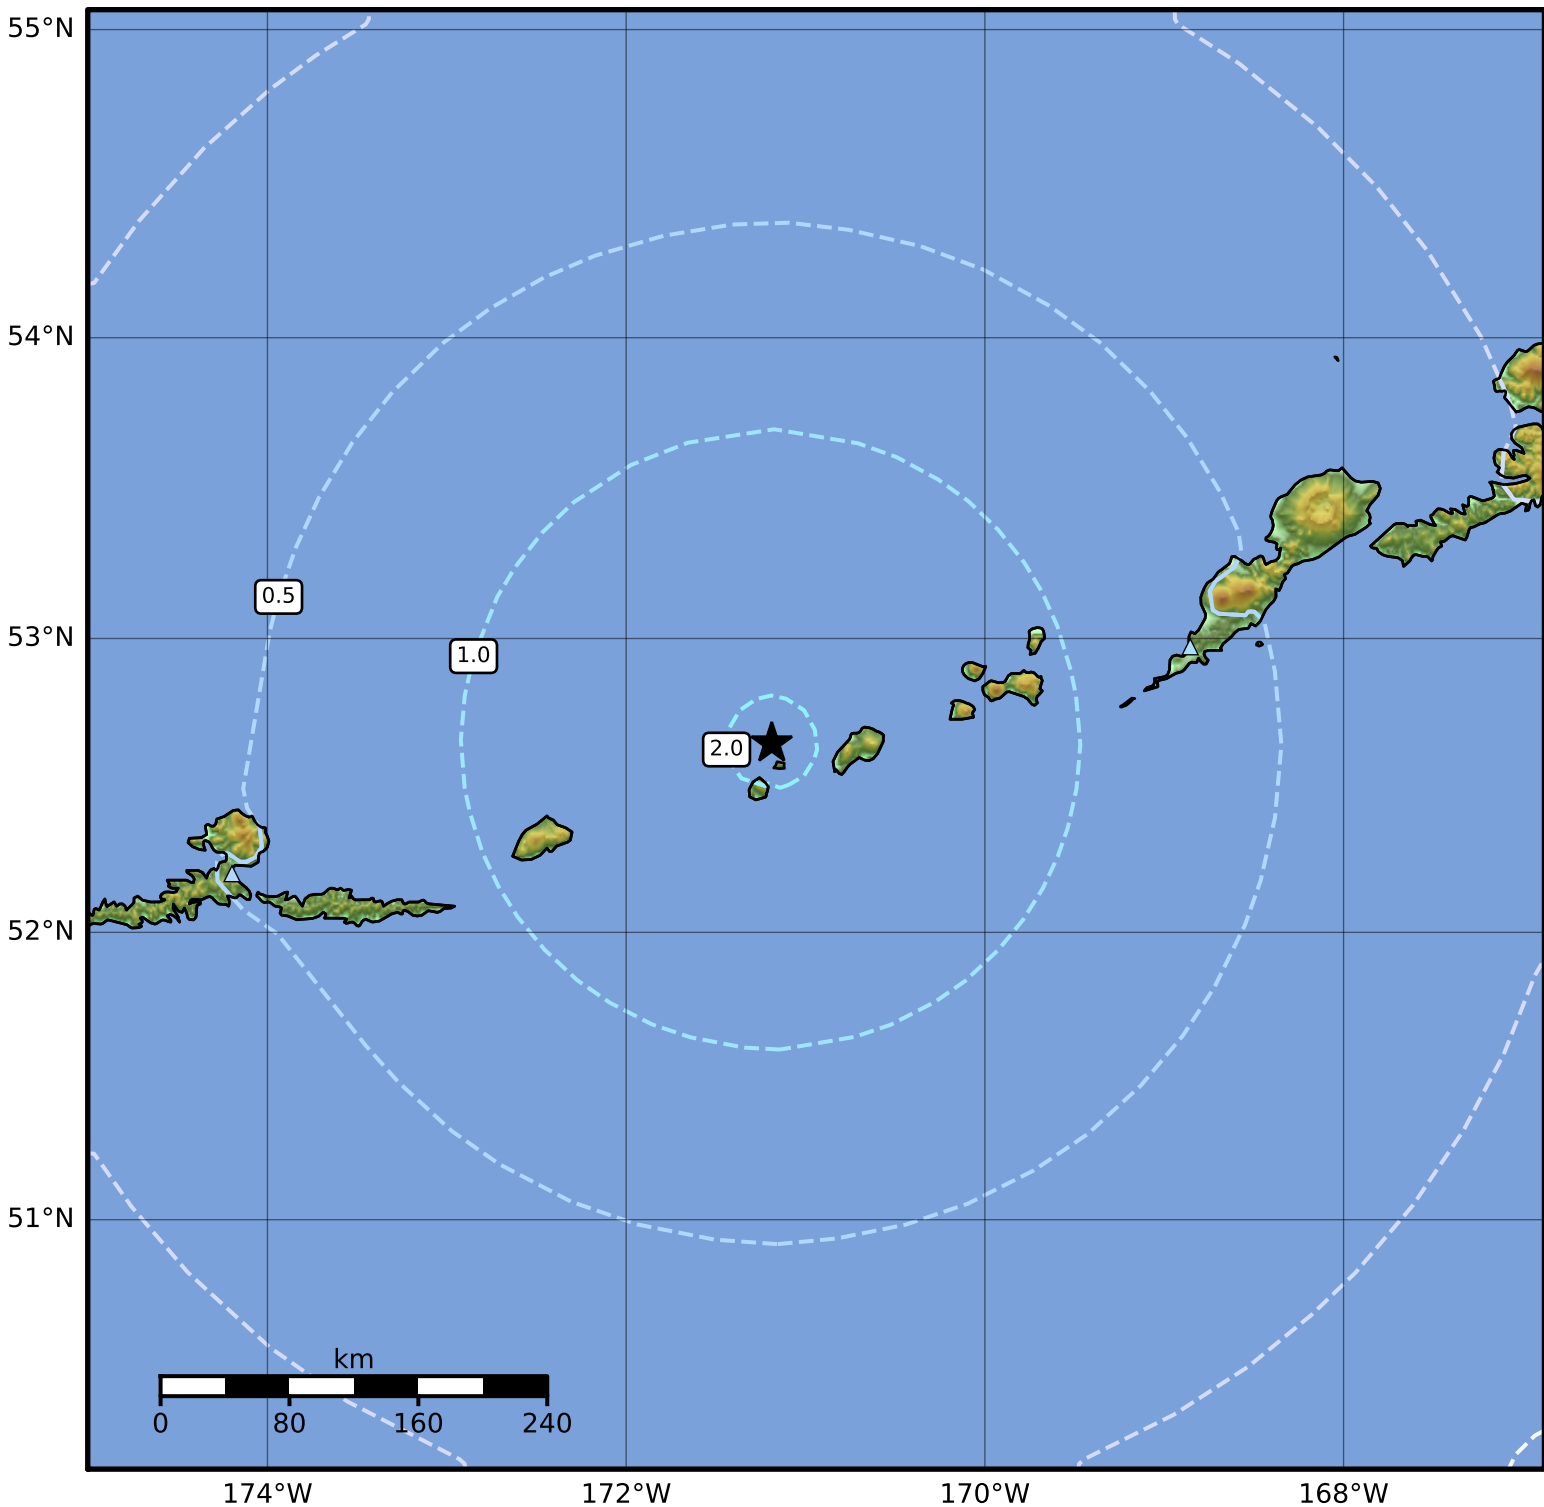

0.3 Second Peak Spectral Acceleration Map Alaska Earthquake Center  
 ShakeMap: 64 km (40 miles) ENE of Amukta Pass  
 Oct 12, 2023 02:41:11 UTC M5.6 N52.65 W171.19 Depth: 125.1km ID:ak023d3dlld2

SA(0.3) (%g)	0.1	0.2	0.5	1	2	5	10	20	50	100	200
--------------	-----	-----	-----	---	---	---	----	----	----	-----	-----

Scale based on Worden et al. (2012)

Version 5: Processed 2023-10-12T03:08:56Z

△ Seismic Instrument ○ Reported Intensity

★ Epicenter