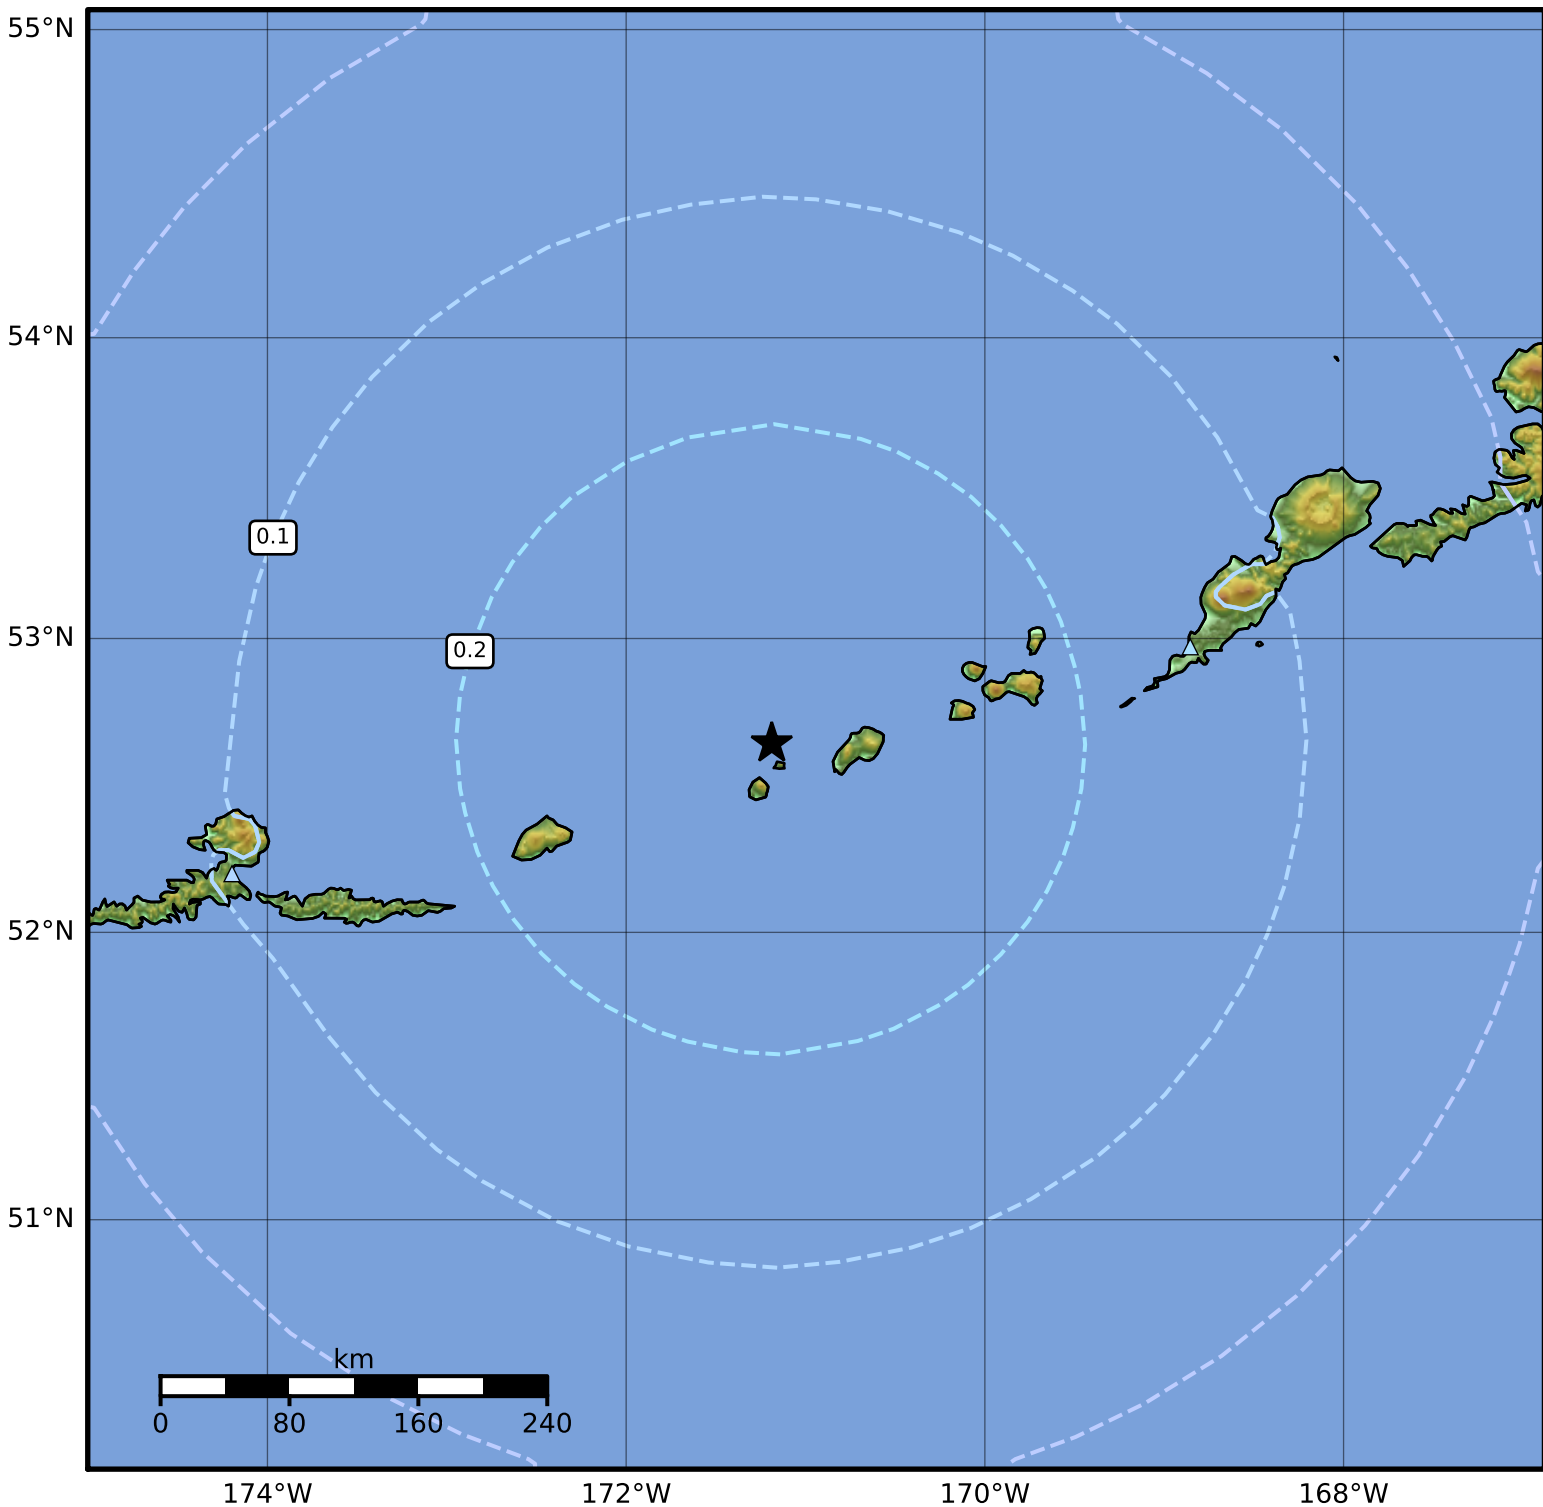

1.0 Second Peak Spectral Acceleration Map Alaska Earthquake Center
 ShakeMap: 64 km (40 miles) ENE of Amukta Pass
 Oct 12, 2023 02:41:11 UTC M5.6 N52.65 W171.19 Depth: 125.1km ID:ak023d3dlld2

SA(1.0) (%g)	0.1	0.2	0.5	1	2	5	10	20	50	100	200
--------------	-----	-----	-----	---	---	---	----	----	----	-----	-----

Scale based on Worden et al. (2012)

Version 5: Processed 2023-10-12T03:08:56Z

△ Seismic Instrument ○ Reported Intensity

★ Epicenter