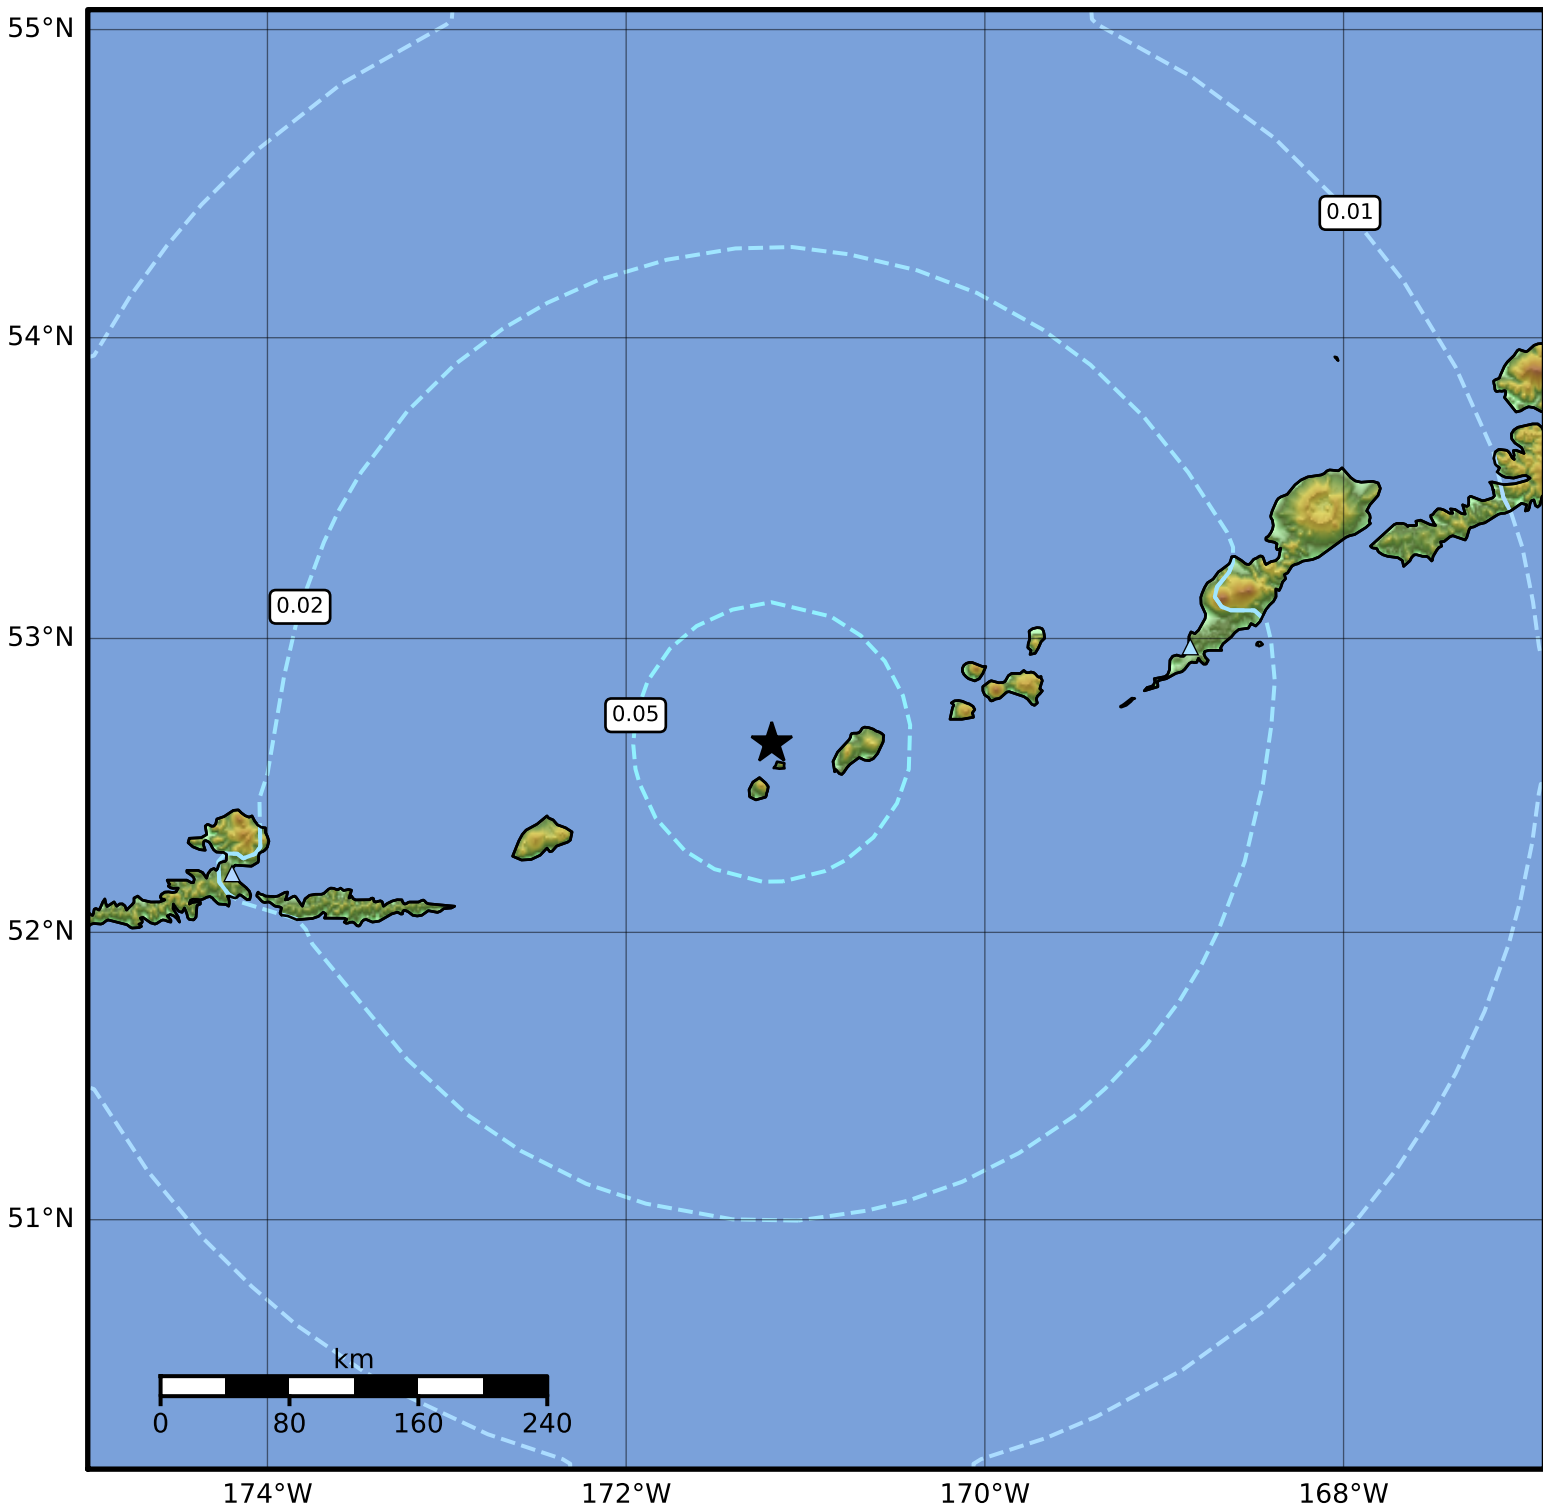

3.0 Second Peak Spectral Acceleration Map Alaska Earthquake Center  
ShakeMap: 64 km (40 miles) ENE of Amukta Pass  
Oct 12, 2023 02:41:11 UTC M5.6 N52.65 W171.19 Depth: 125.1km ID:ak023d3dlld2

Scale based on Worden et al. (2012)

Version 5: Processed 2023-10-12T03:08:56Z

△ Seismic Instrument ○ Reported Intensity

★ Epicenter