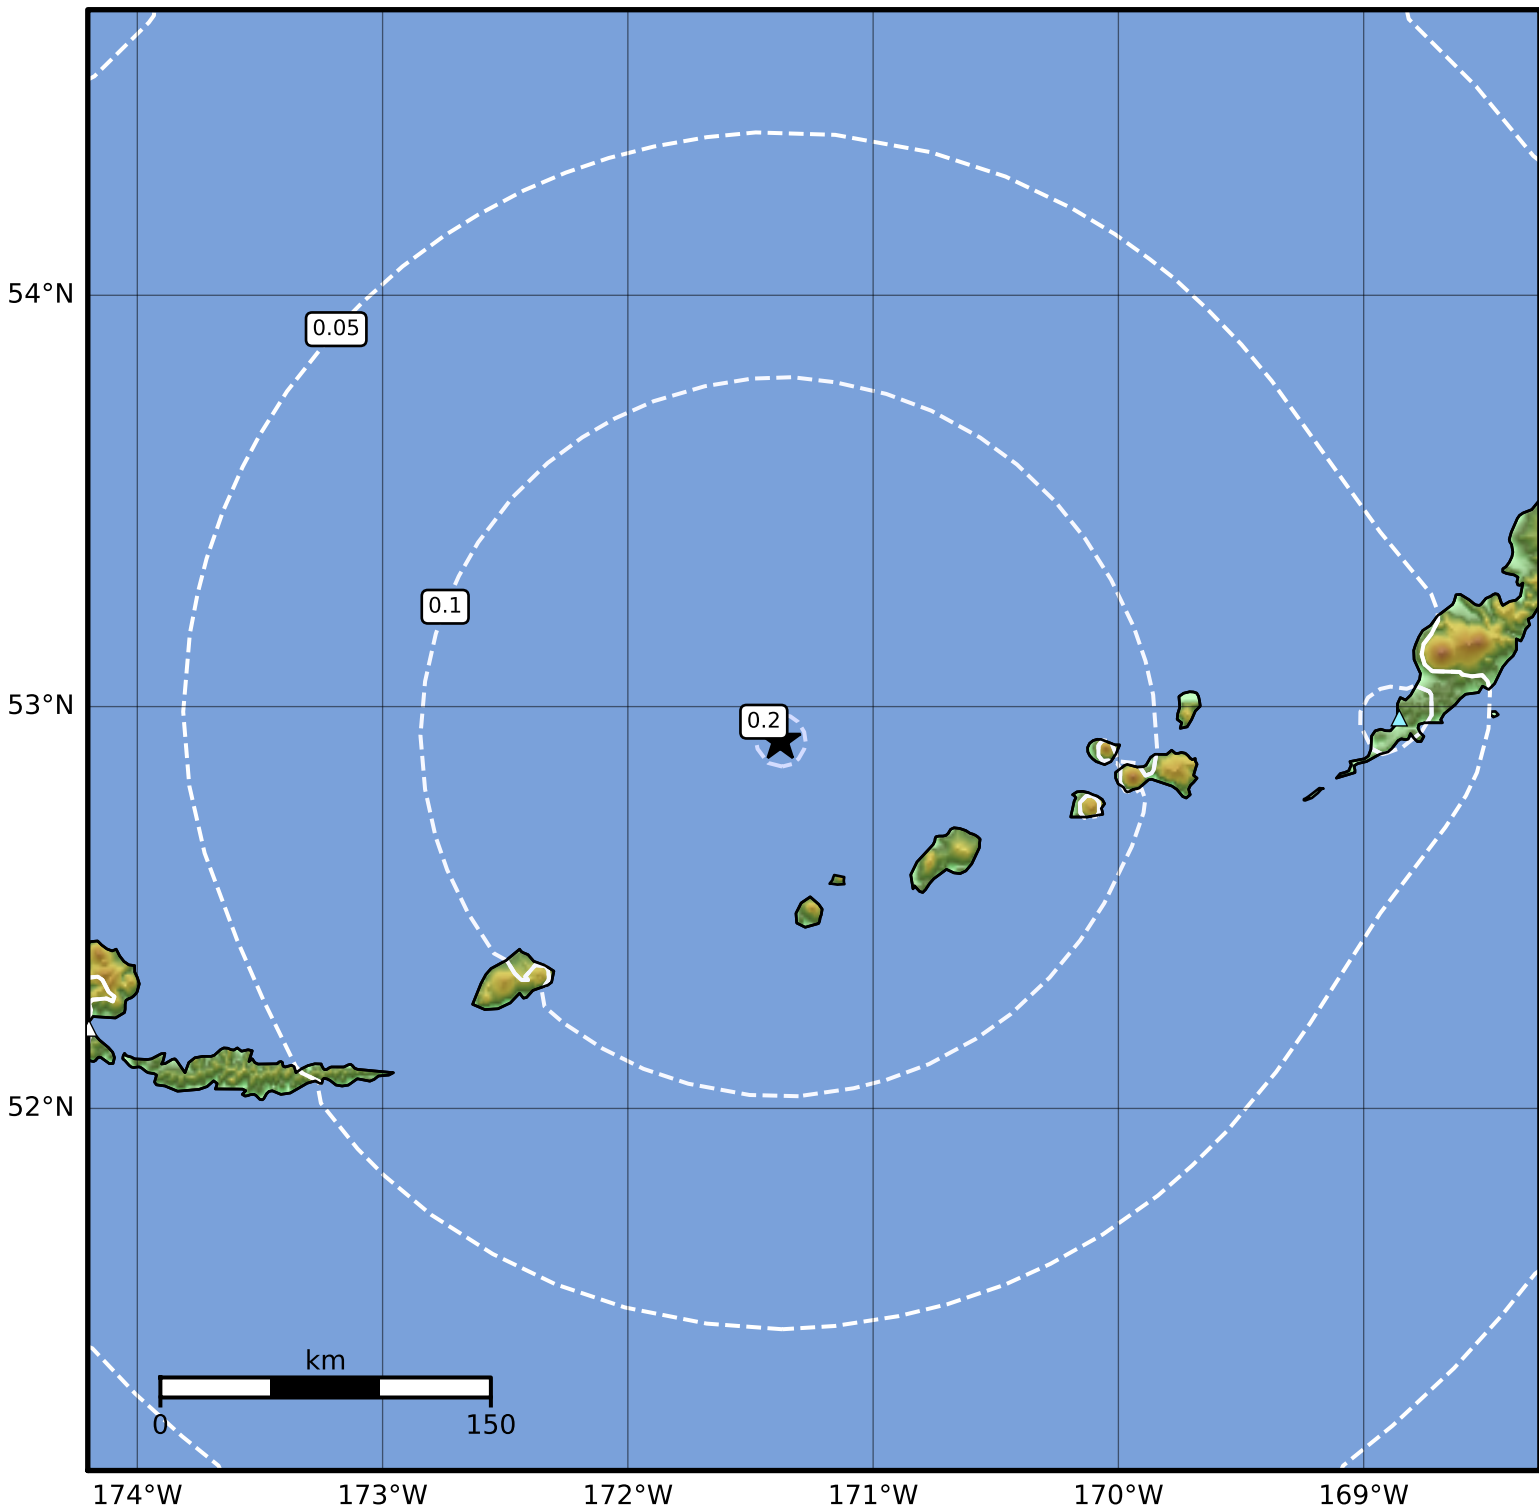

0.3 Second Peak Spectral Acceleration Map Alaska Earthquake Center
ShakeMap: 76 km (47 miles) NNE of Amukta Pass
Oct 12, 2023 03:17:39 UTC M4.0 N52.92 W171.38 Depth: 104.0km ID:ak023d3e1xl1

SA(0.3) (%g)	0.1	0.2	0.5	1	2	5	10	20	50	100	200
---------------------	------------	------------	------------	----------	----------	----------	-----------	-----------	-----------	------------	------------

Scale based on Worden et al. (2012)

Version 2: Processed 2023-10-12T17:21:09Z

△ Seismic Instrument ○ Reported Intensity

★ Epicenter