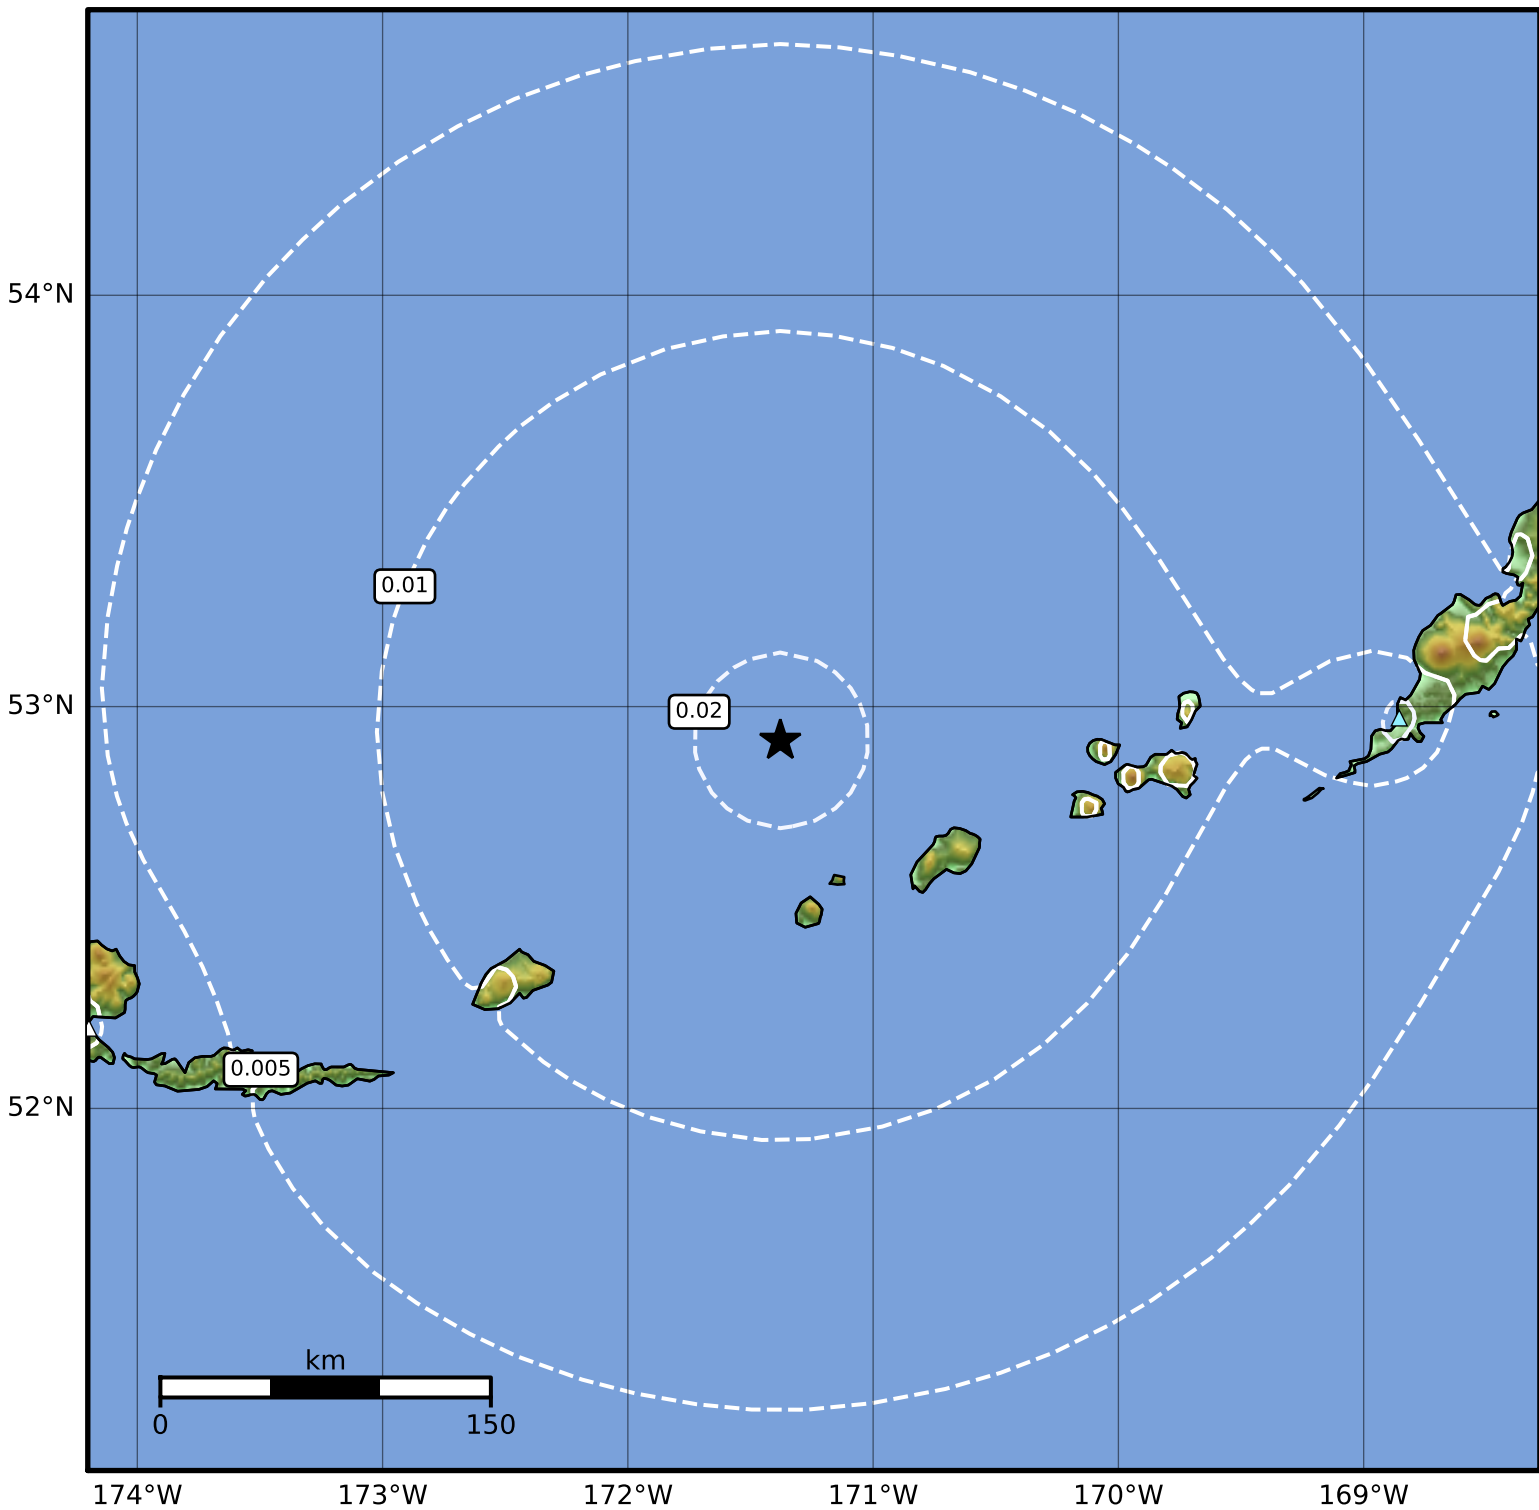

1.0 Second Peak Spectral Acceleration Map Alaska Earthquake Center  
ShakeMap: 76 km (47 miles) NNE of Amukta Pass  
Oct 12, 2023 03:17:39 UTC M4.0 N52.92 W171.38 Depth: 104.0km ID:ak023d3e1xl1

SA(1.0) (%g)	0.1	0.2	0.5	1	2	5	10	20	50	100	200
--------------	-----	-----	-----	---	---	---	----	----	----	-----	-----

Scale based on Worden et al. (2012)

△ Seismic Instrument ○ Reported Intensity

★ Epicenter

Version 2: Processed 2023-10-12T17:21:09Z