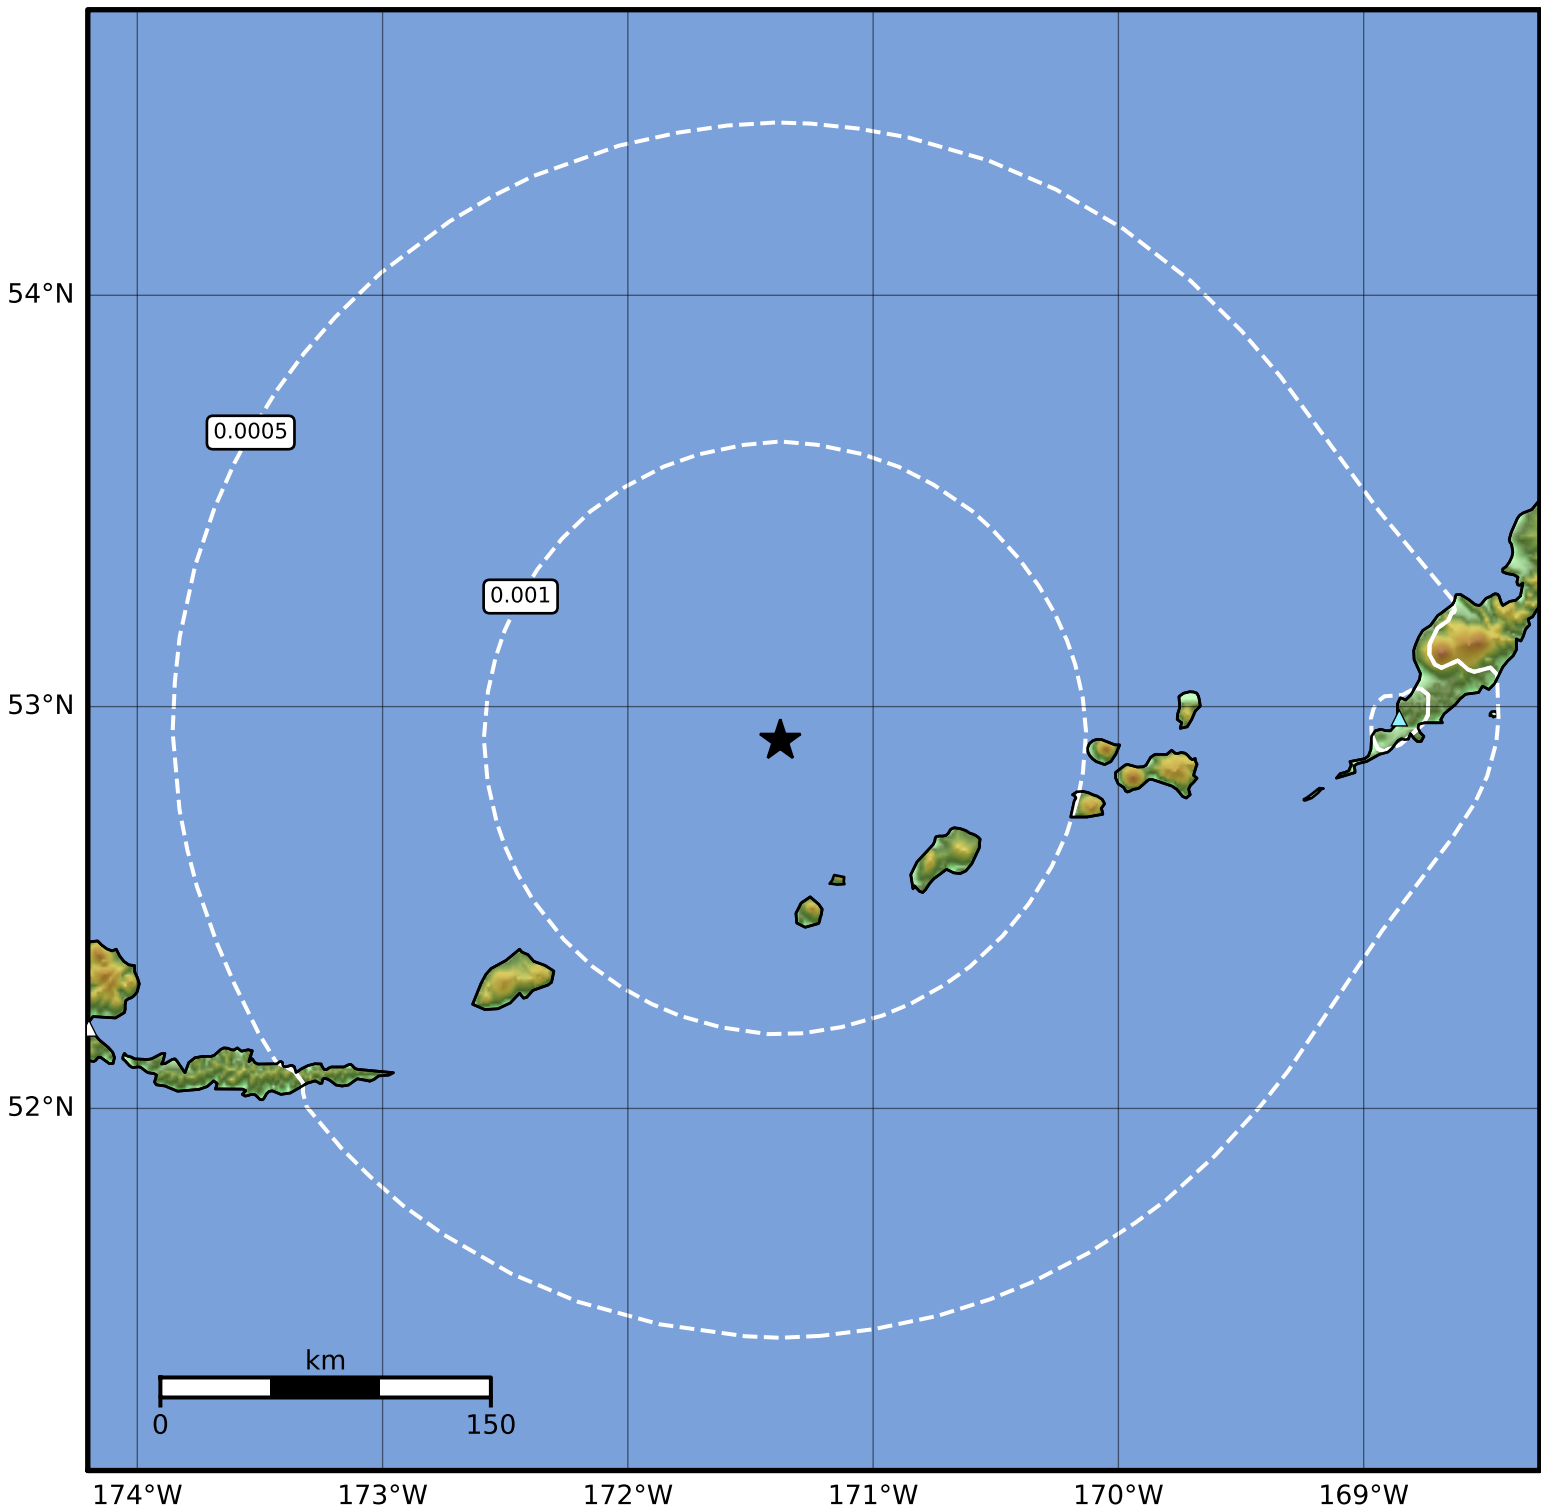

3.0 Second Peak Spectral Acceleration Map Alaska Earthquake Center  
ShakeMap: 76 km (47 miles) NNE of Amukta Pass  
Oct 12, 2023 03:17:39 UTC M4.0 N52.92 W171.38 Depth: 104.0km ID:ak023d3e1xl1

Scale based on Worden et al. (2012)

Version 2: Processed 2023-10-12T17:21:09Z

△ Seismic Instrument ○ Reported Intensity

★ Epicenter