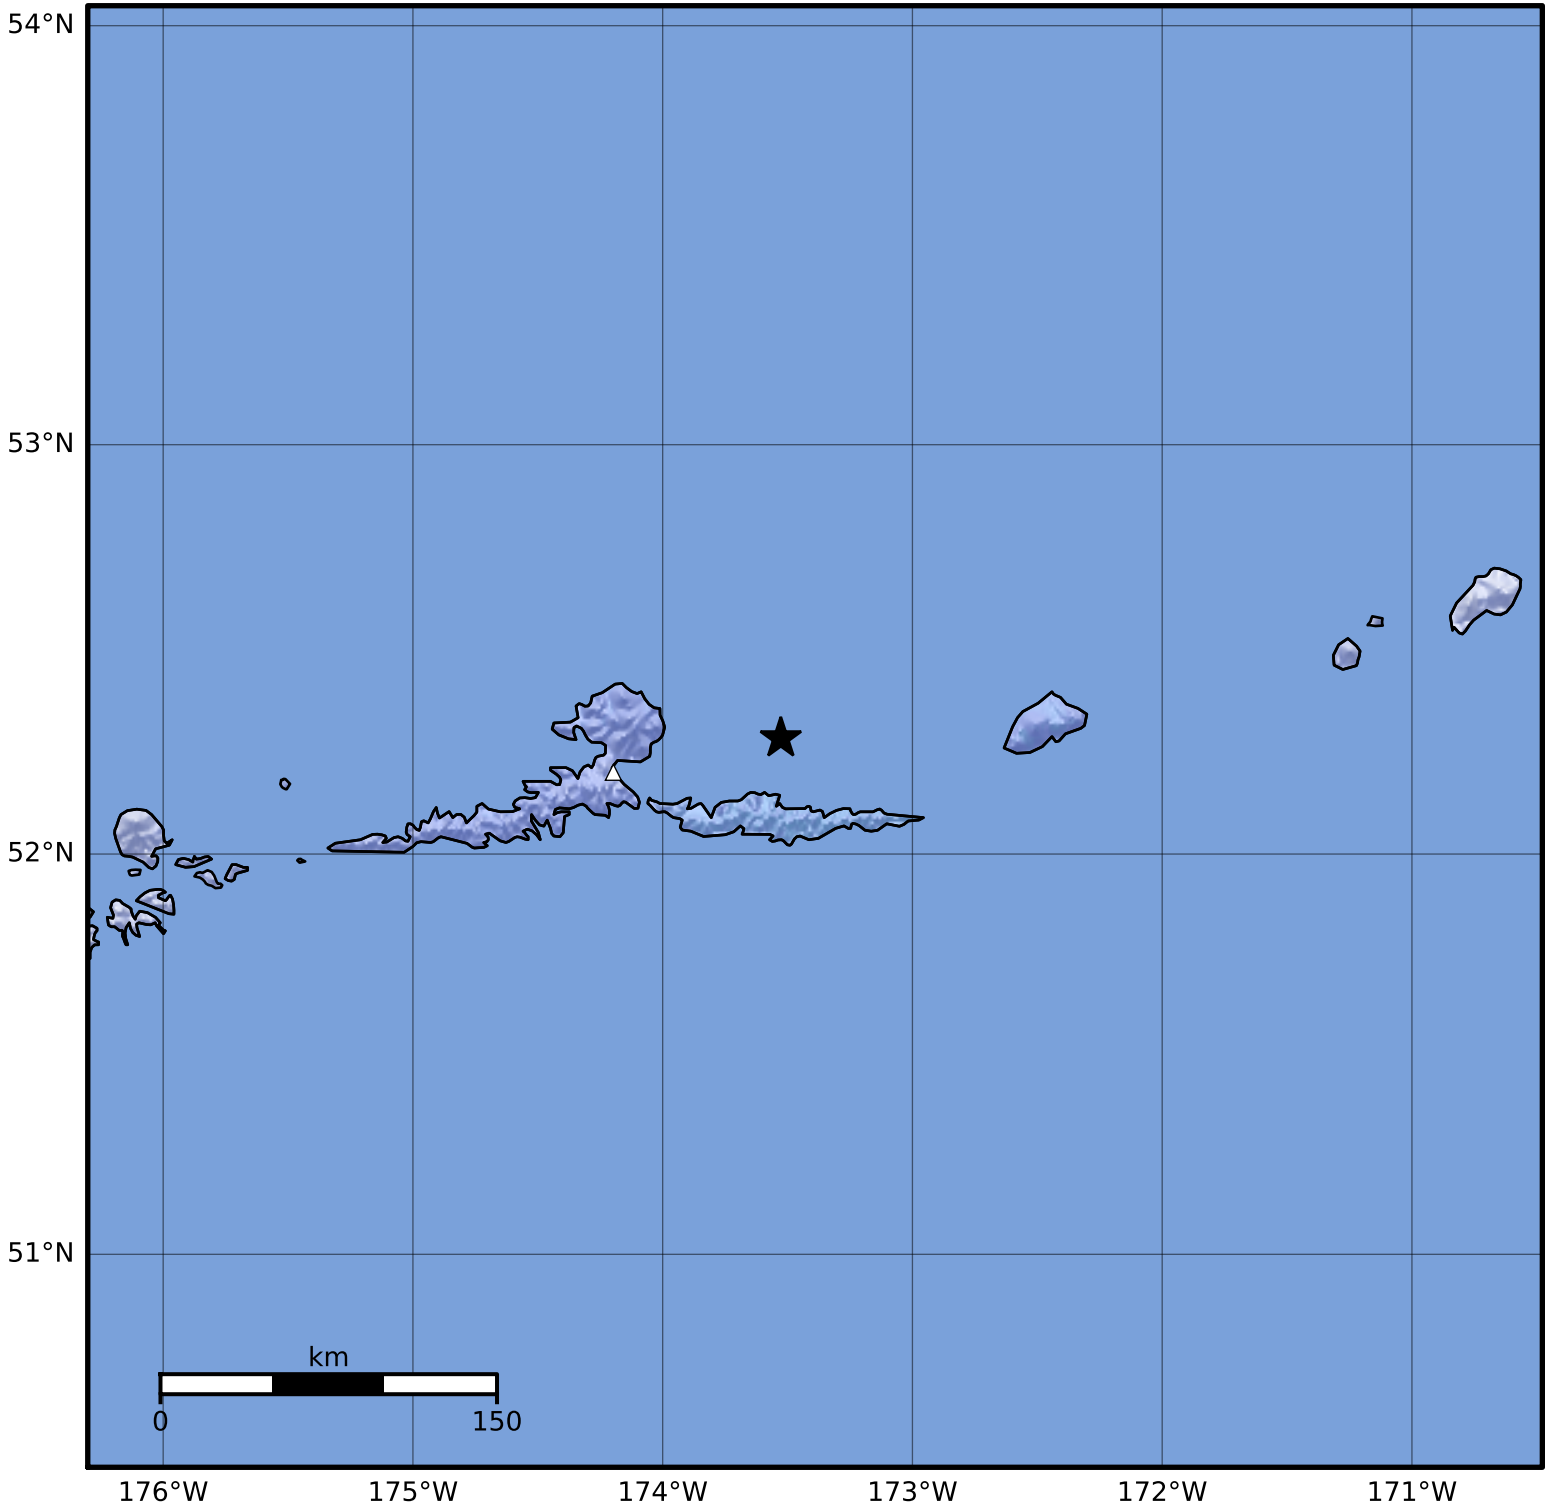

Macroseismic Intensity Map Alaska Earthquake Center  
 ShakeMap: 47 km (29 miles) ENE of Atka  
 Oct 13, 2023 14:15:11 UTC M3.5 N52.29 W173.53 Depth: 121.7km ID:ak023d58414j

SHAKING	Not felt	Weak	Light	Moderate	Strong	Very strong	Severe	Violent	Extreme
DAMAGE	None	None	None	Very light	Light	Moderate	Moderate/heavy	Heavy	Very heavy
PGA(%g)	<0.0464	0.297	2.76	6.2	11.5	21.5	40.1	74.7	>139
PGV(cm/s)	<0.0215	0.135	1.41	4.65	9.64	20	41.4	85.8	>178
INTENSITY	<b>I</b>	<b>II-III</b>	<b>IV</b>	<b>V</b>	<b>VI</b>	<b>VII</b>	<b>VIII</b>	<b>IX</b>	<b>X+</b>

Scale based on Worden et al. (2012)

Version 1: Processed 2023-10-13T20:43:35Z

△ Seismic Instrument ○ Reported Intensity

★ Epicenter