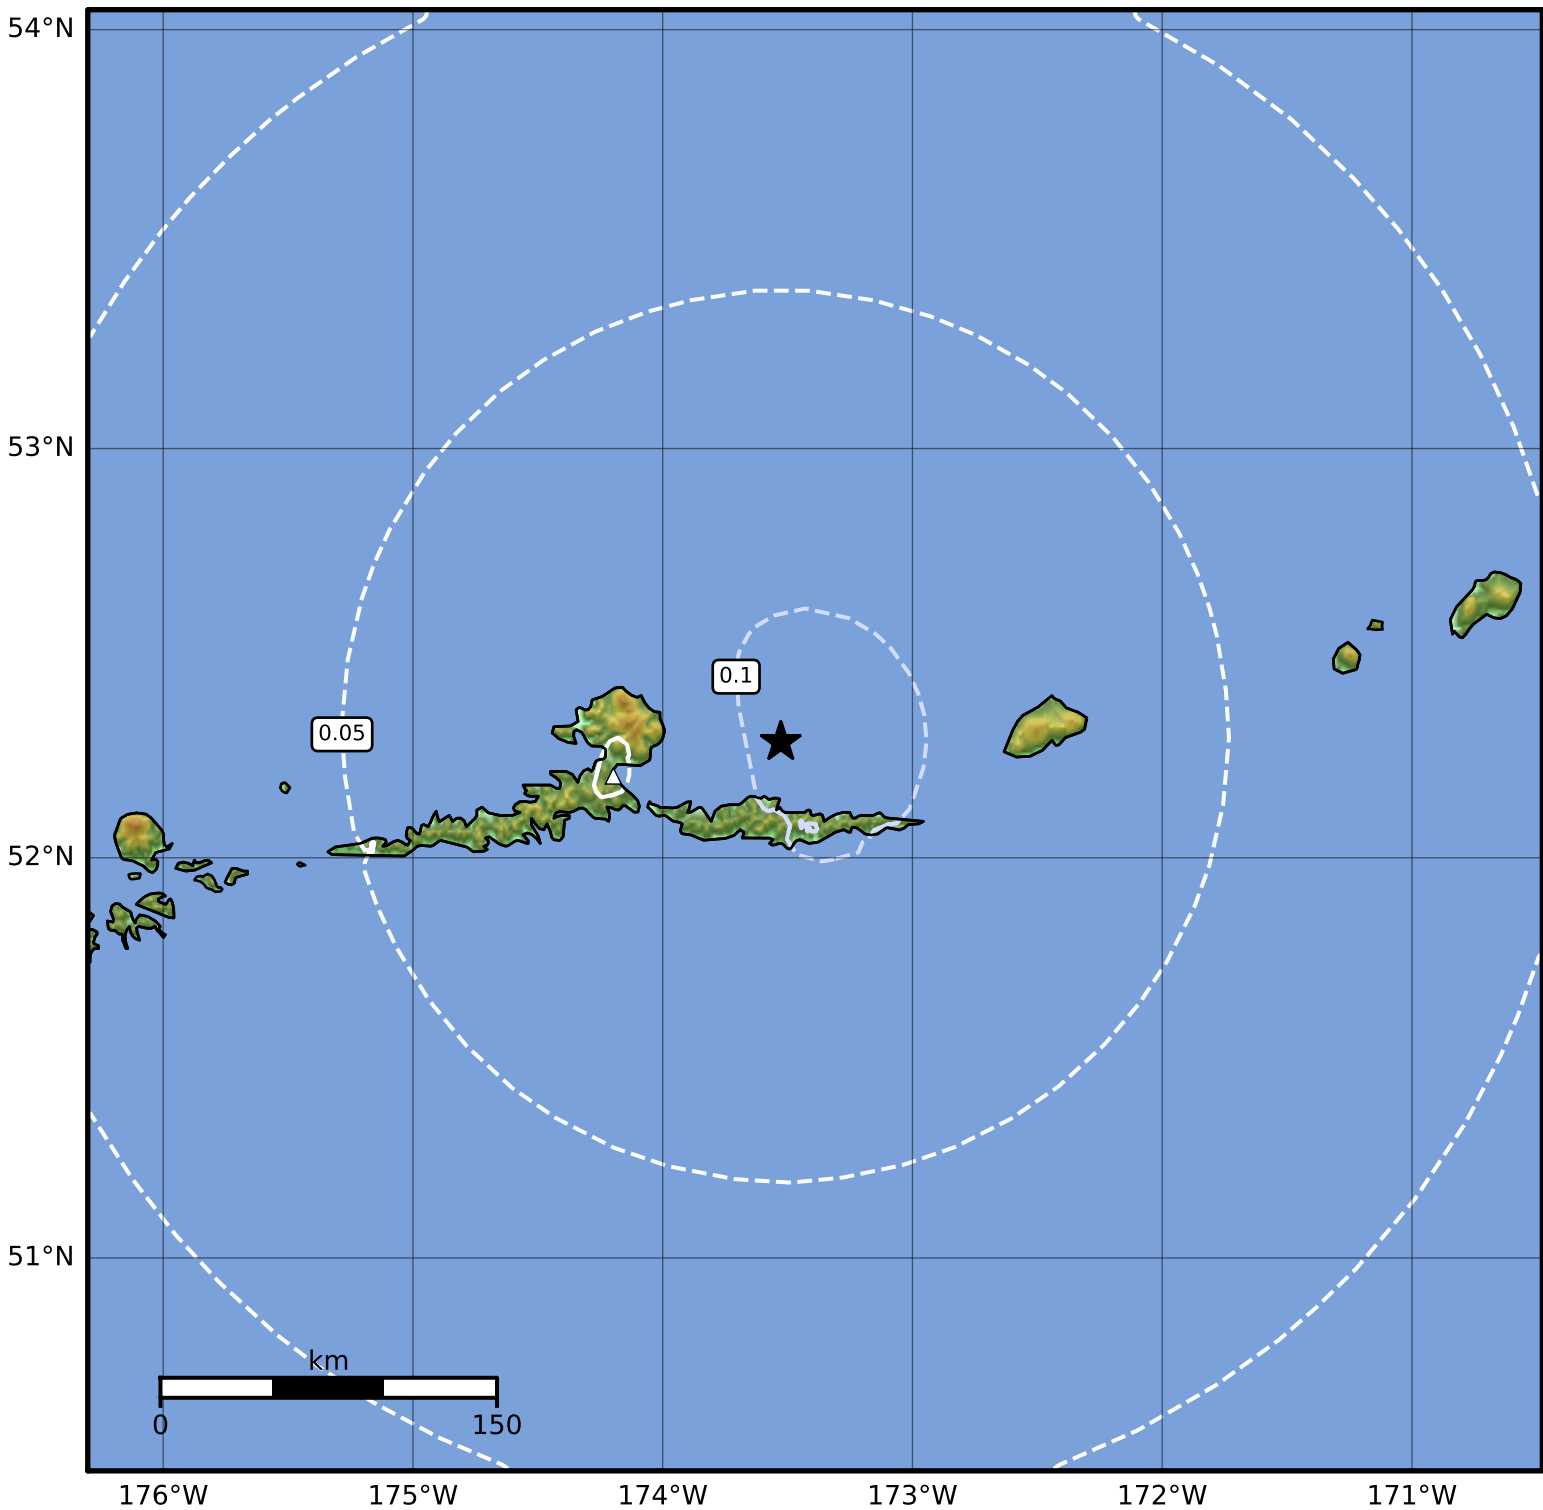

Peak Ground Acceleration Map Alaska Earthquake Center  
ShakeMap: 47 km (29 miles) ENE of Atka  
Oct 13, 2023 14:15:11 UTC M3.5 N52.29 W173.53 Depth: 121.7km ID:ak023d58414j

Scale based on Worden et al. (2012)

△ Seismic Instrument ○ Reported Intensity

★ Epicenter

Version 1: Processed 2023-10-13T20:43:35Z