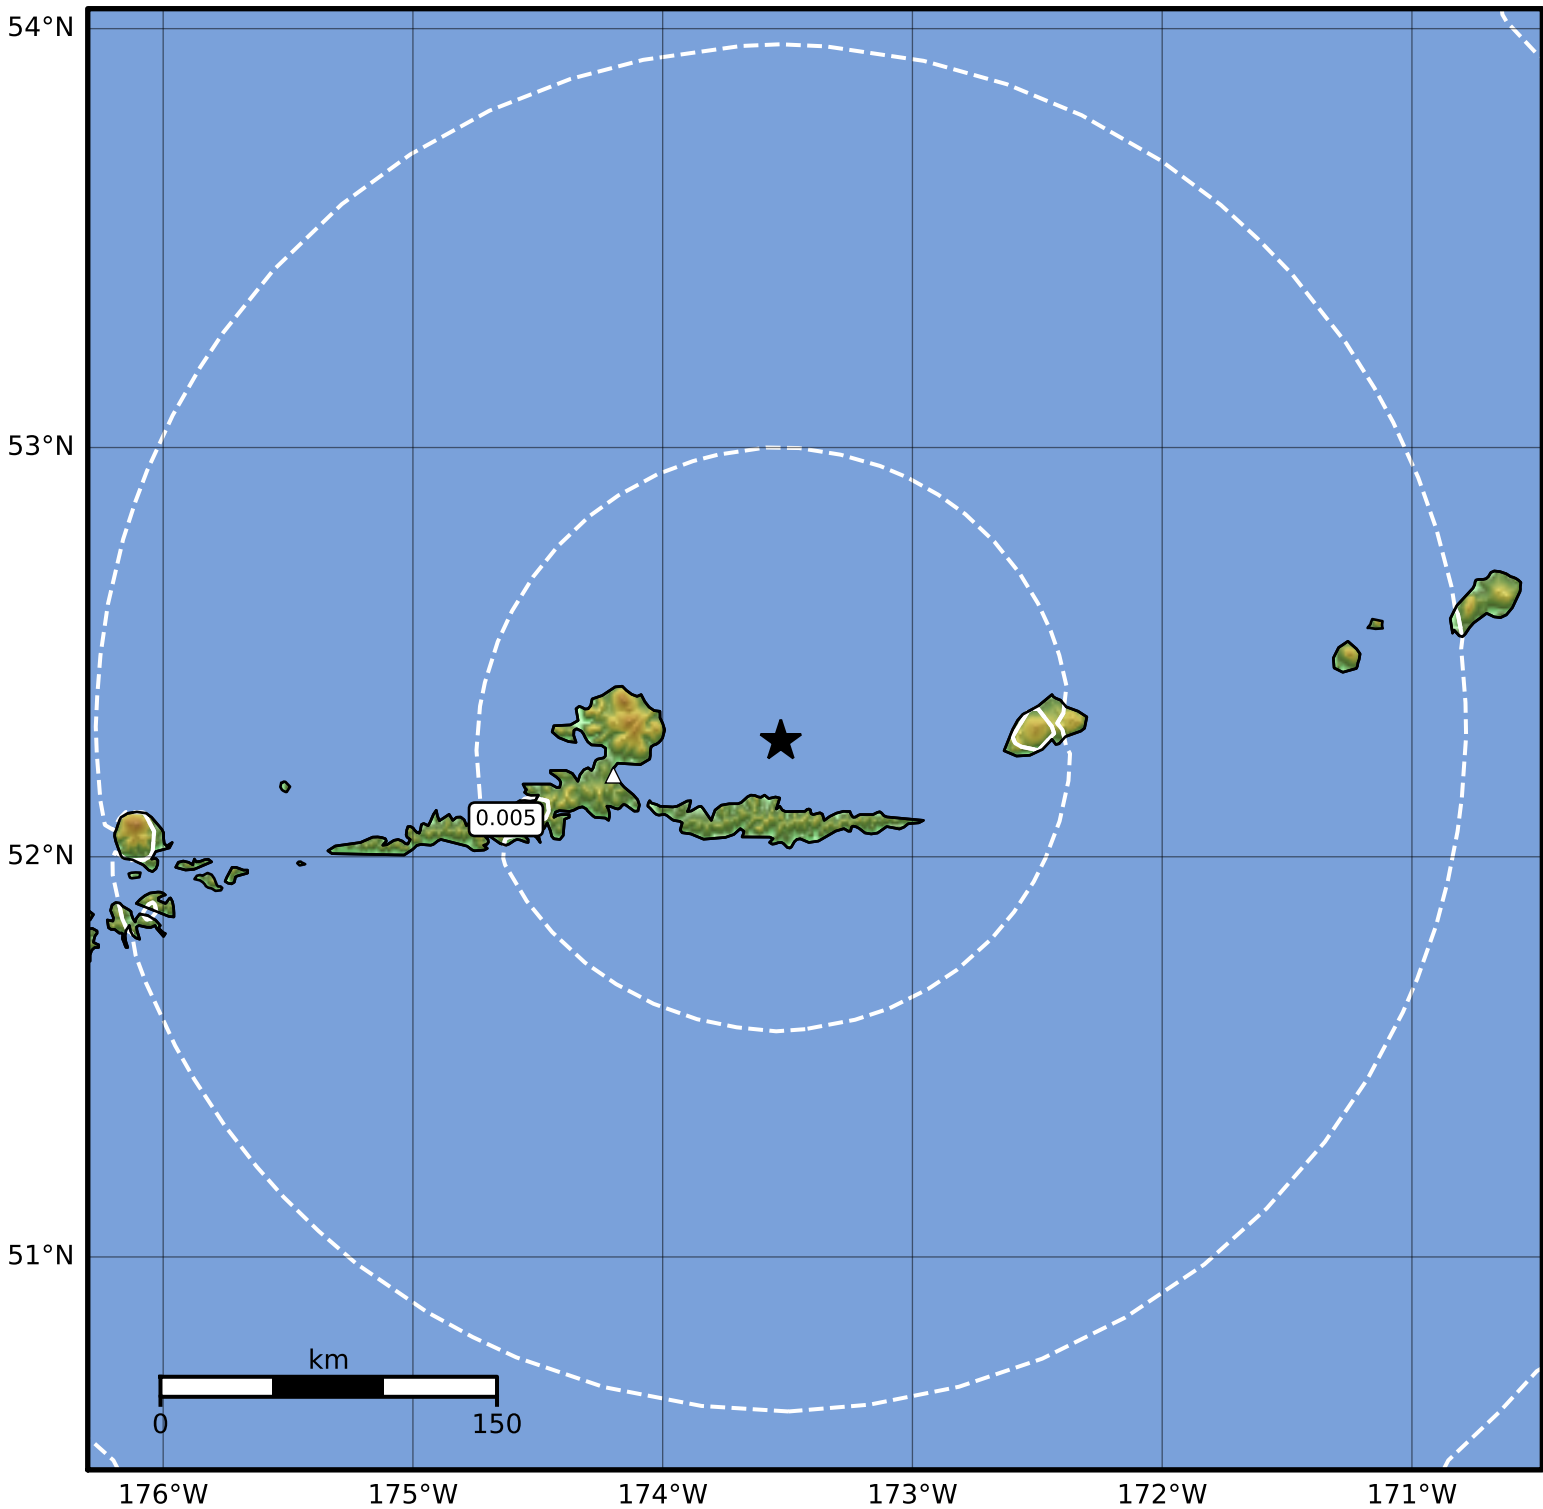

Peak Ground Velocity Map Alaska Earthquake Center
ShakeMap: 47 km (29 miles) ENE of Atka
Oct 13, 2023 14:15:11 UTC M3.5 N52.29 W173.53 Depth: 121.7km ID:ak023d58414j

Scale based on Worden et al. (2012)

△ Seismic Instrument ○ Reported Intensity

★ Epicenter

Version 1: Processed 2023-10-13T20:43:35Z