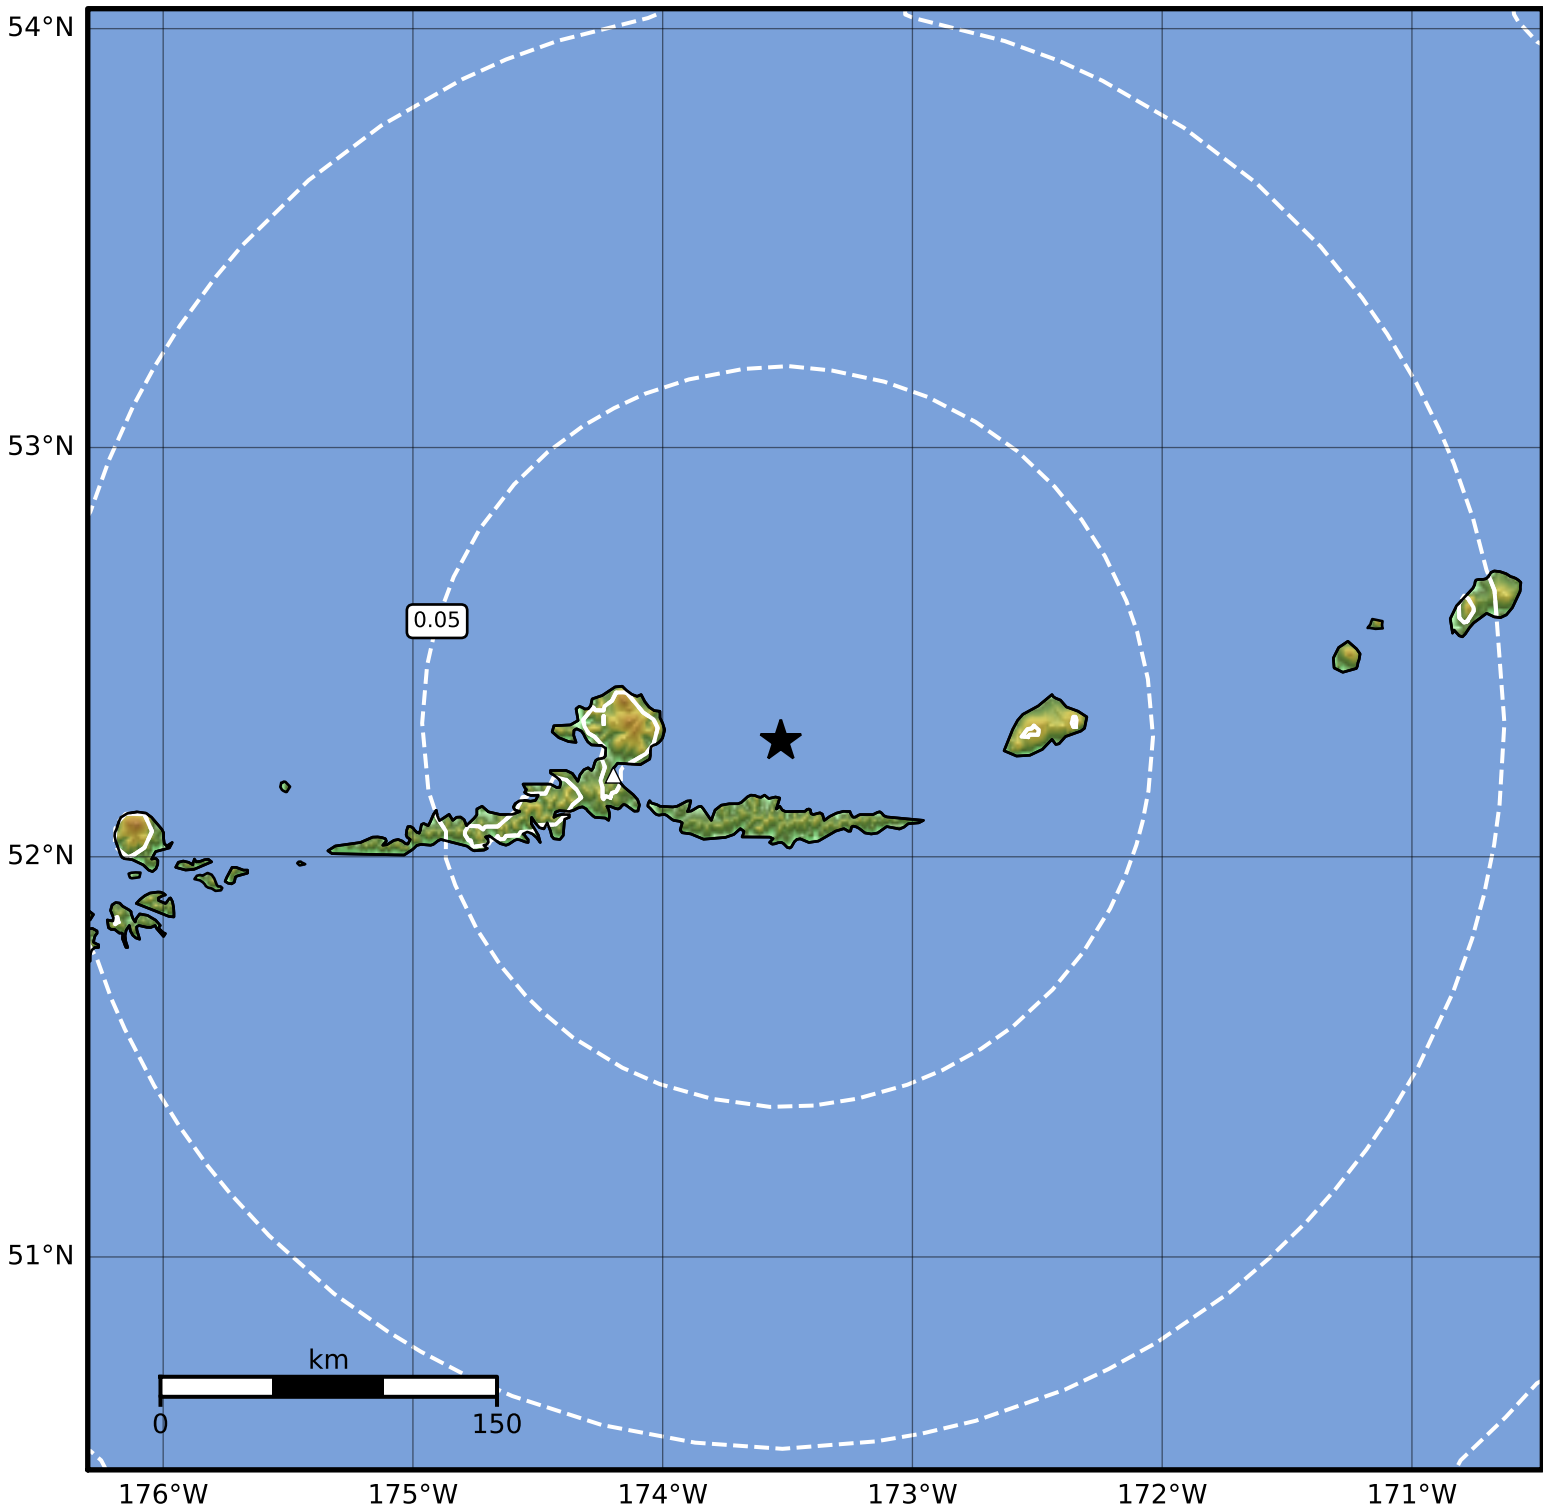

0.3 Second Peak Spectral Acceleration Map Alaska Earthquake Center
ShakeMap: 47 km (29 miles) ENE of Atka
Oct 13, 2023 14:15:11 UTC M3.5 N52.29 W173.53 Depth: 121.7km ID:ak023d58414j

Scale based on Worden et al. (2012)

Version 1: Processed 2023-10-13T20:43:35Z

△ Seismic Instrument ○ Reported Intensity

★ Epicenter