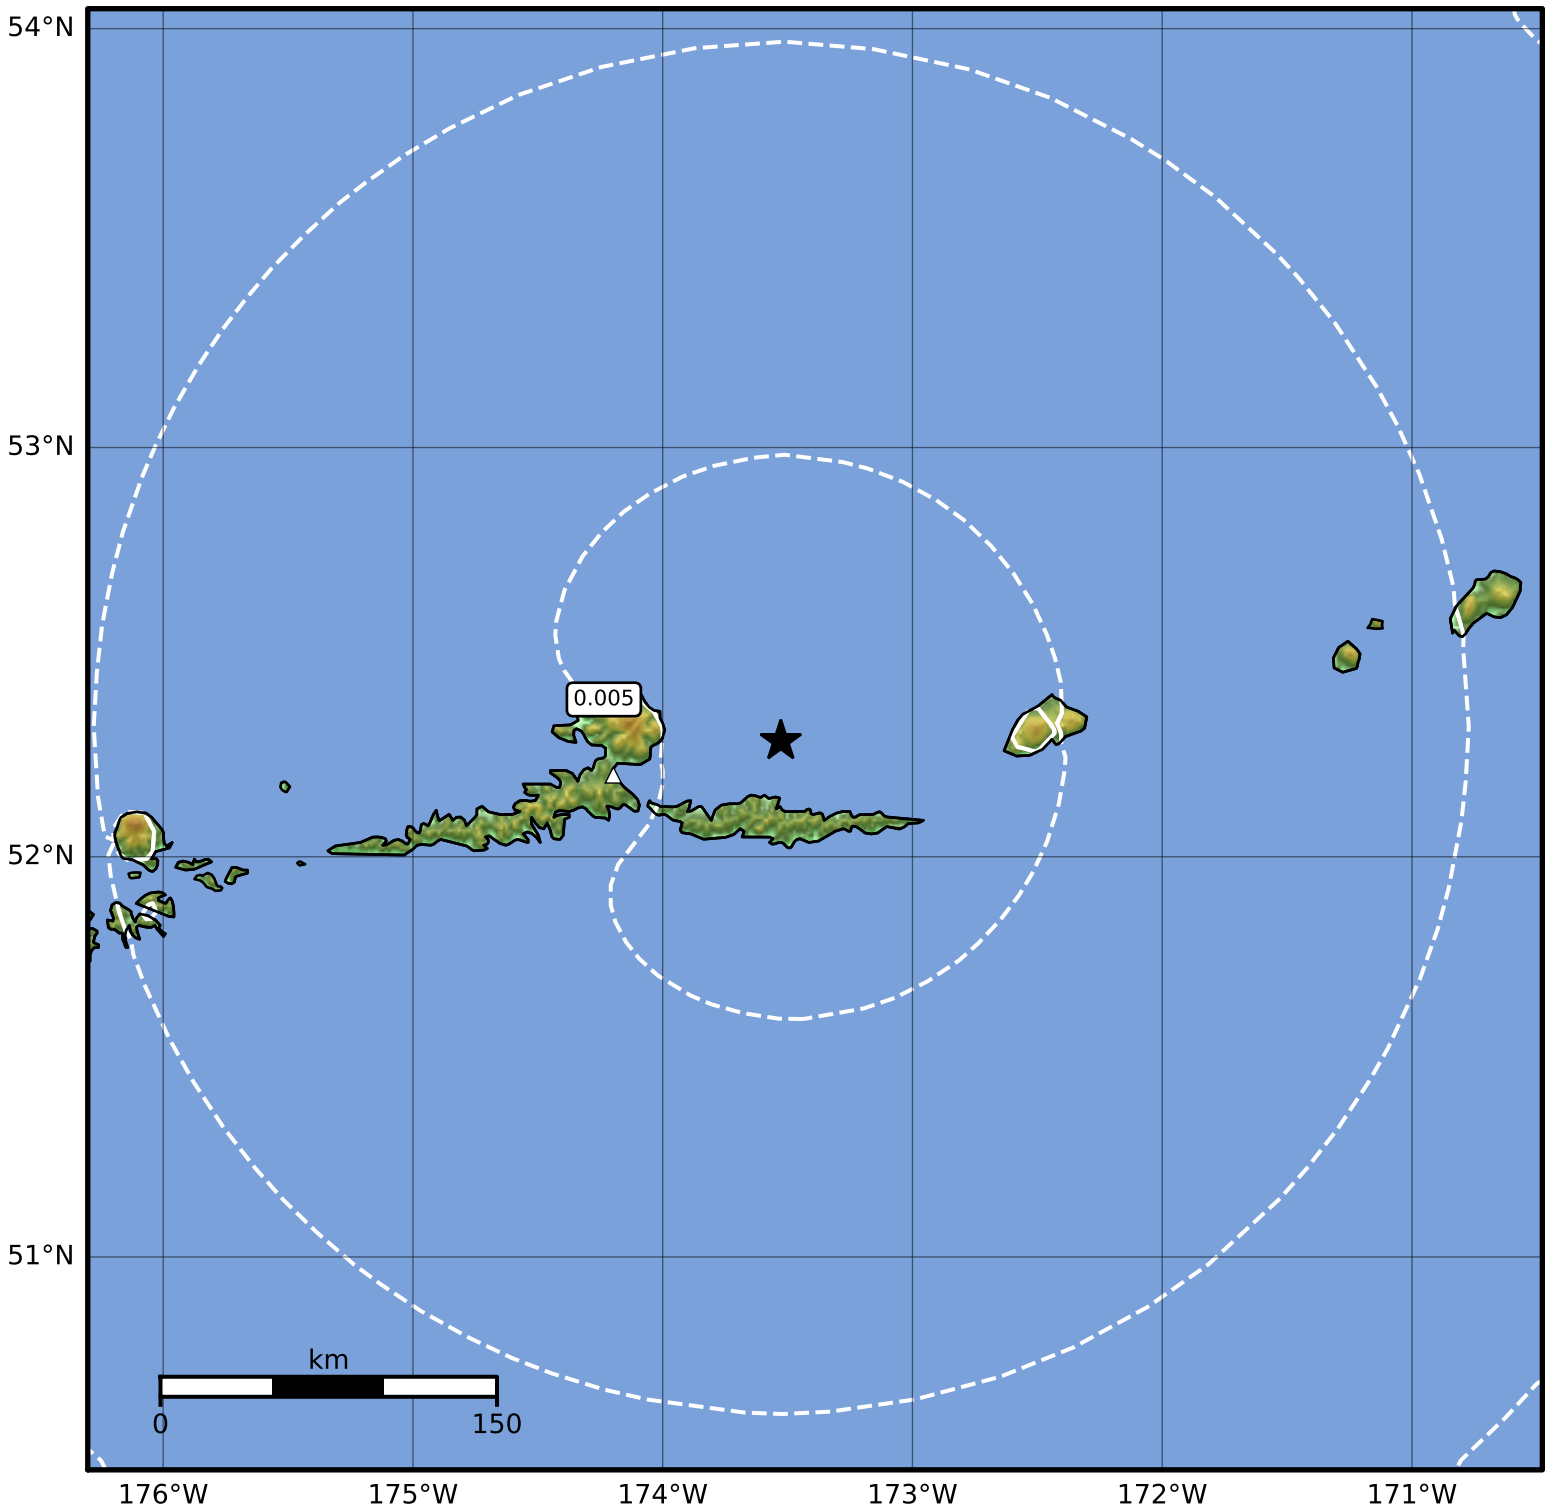

1.0 Second Peak Spectral Acceleration Map Alaska Earthquake Center
 ShakeMap: 47 km (29 miles) ENE of Atka
 Oct 13, 2023 14:15:11 UTC M3.5 N52.29 W173.53 Depth: 121.7km ID:ak023d58414j

SA(1.0) (%g)	0.1	0.2	0.5	1	2	5	10	20	50	100	200
---------------------	------------	------------	------------	----------	----------	----------	-----------	-----------	-----------	------------	------------

Scale based on Worden et al. (2012)

Version 1: Processed 2023-10-13T20:43:35Z

△ Seismic Instrument ○ Reported Intensity

★ Epicenter