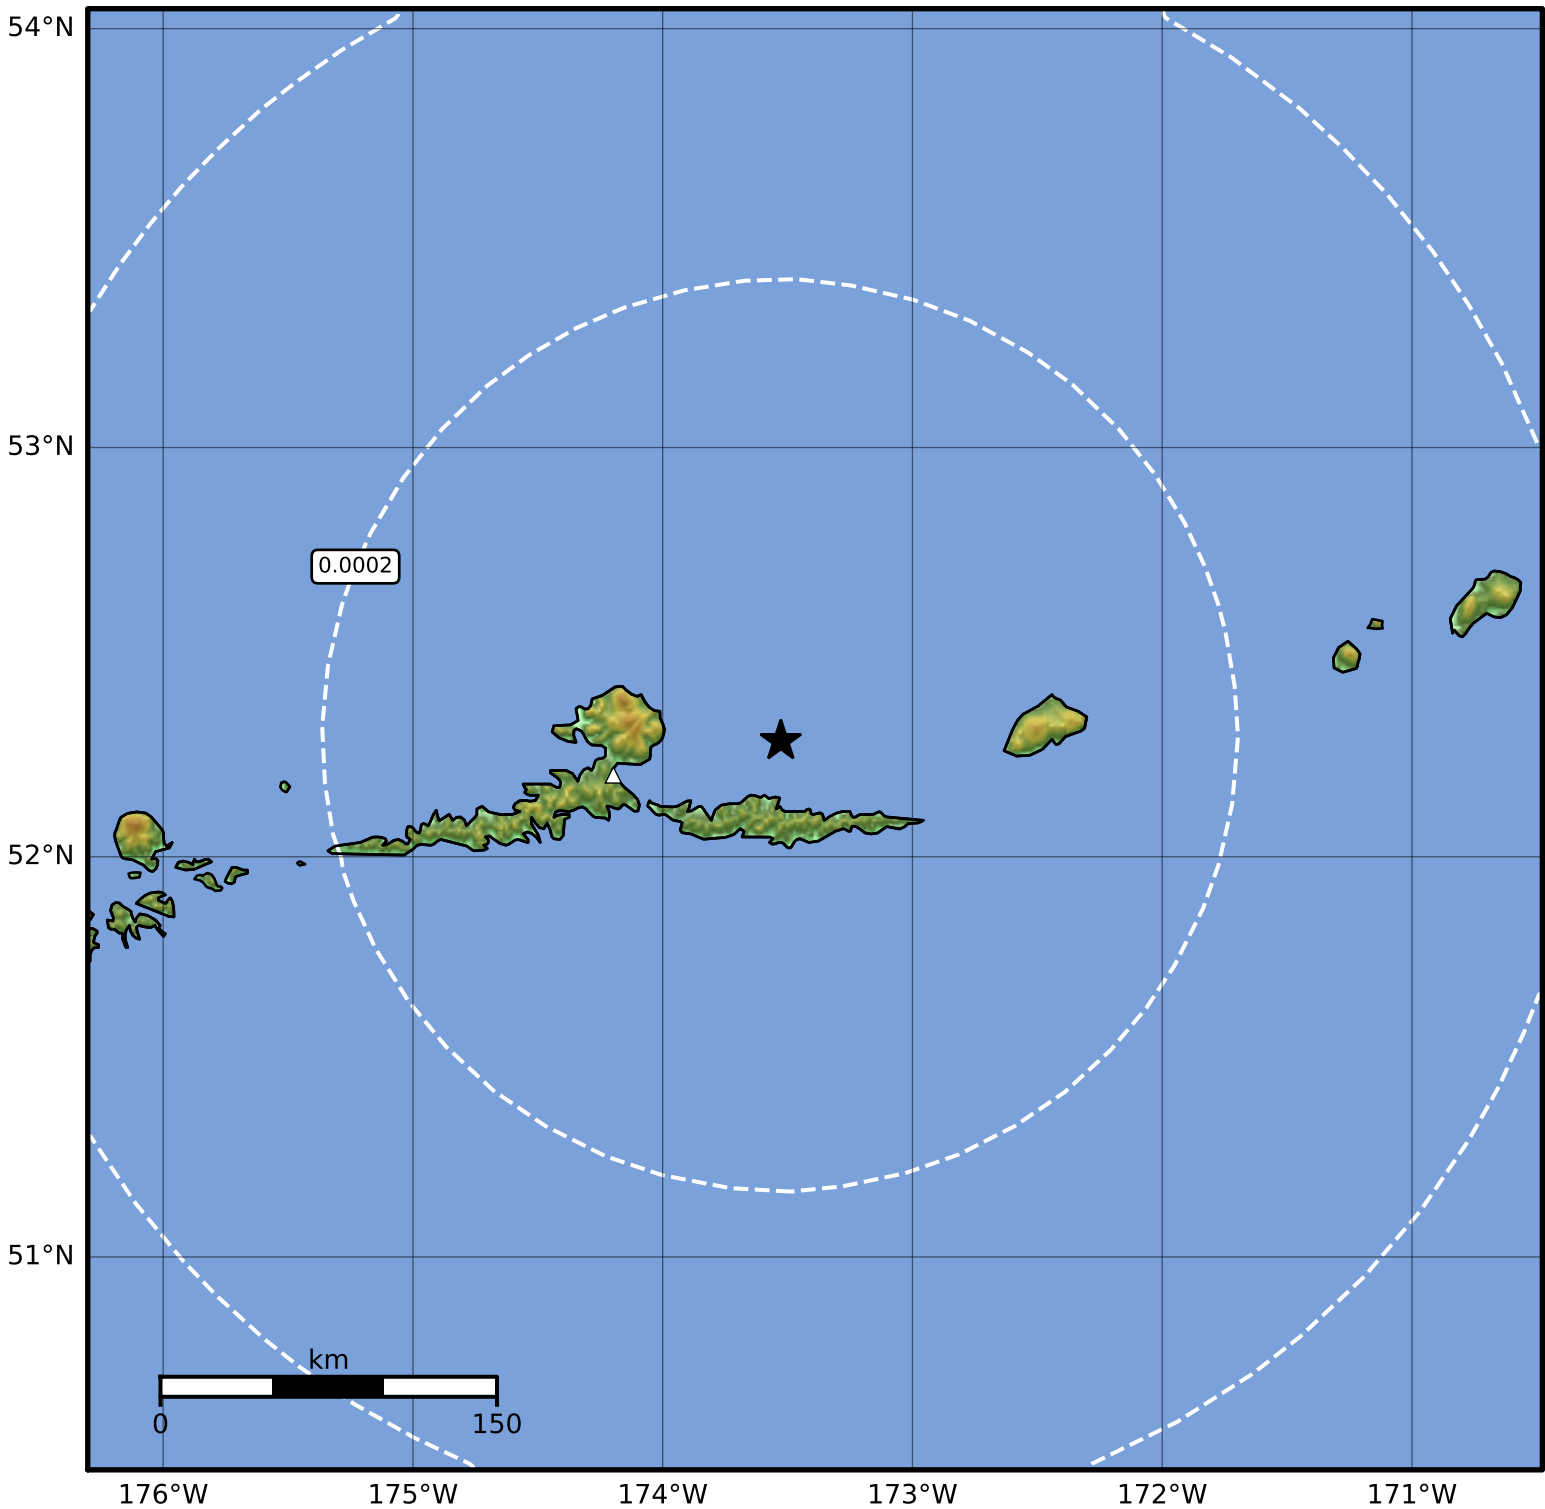

3.0 Second Peak Spectral Acceleration Map Alaska Earthquake Center
ShakeMap: 47 km (29 miles) ENE of Atka
Oct 13, 2023 14:15:11 UTC M3.5 N52.29 W173.53 Depth: 121.7km ID:ak023d584l4j

Scale based on Worden et al. (2012)

Version 1: Processed 2023-10-13T20:43:35Z

△ Seismic Instrument ○ Reported Intensity

★ Epicenter