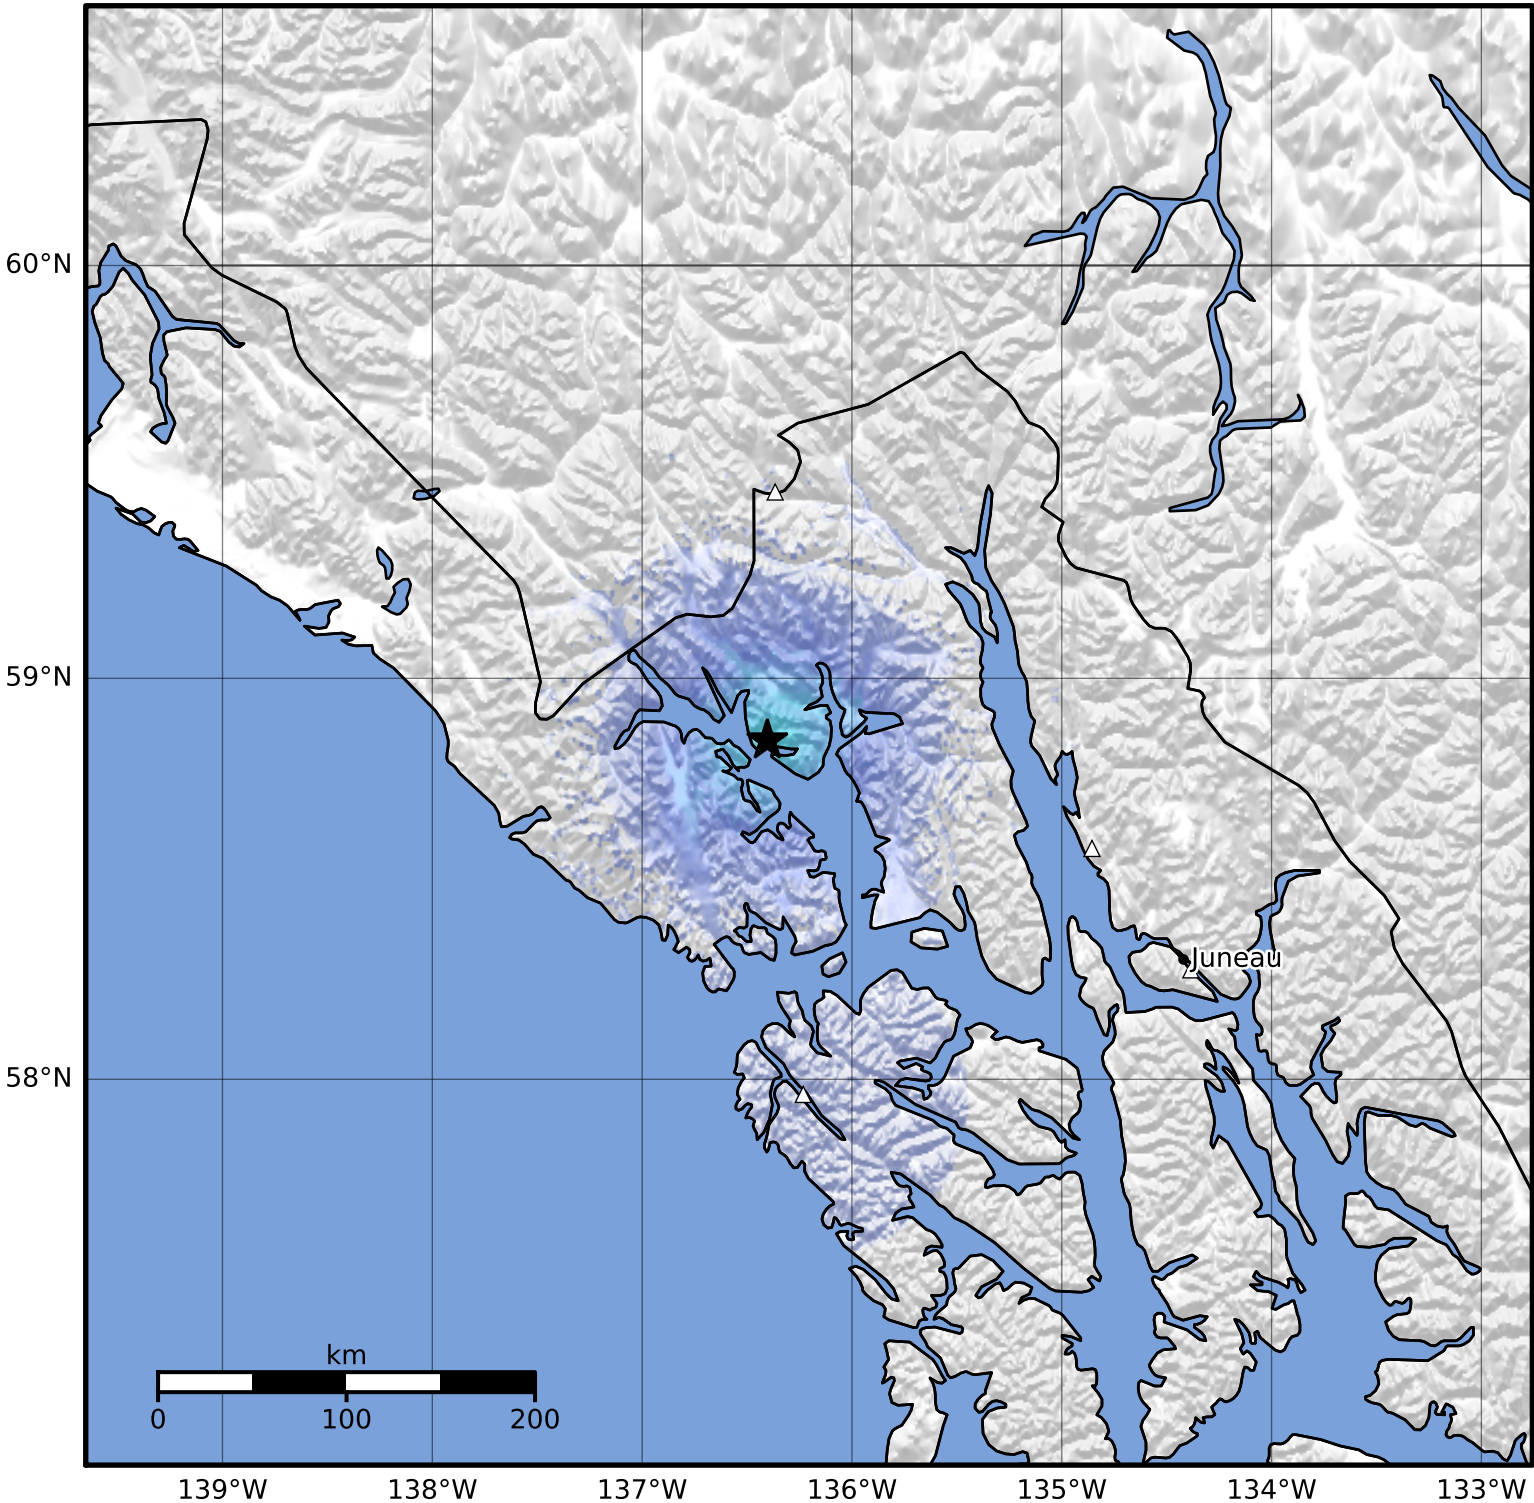

Macroseismic Intensity Map Alaska Earthquake Center
 ShakeMap: 62 km (39 miles) NW of Gustavus
 Oct 14, 2023 23:15:53 UTC M3.7 N58.85 W136.40 Depth: 5.1km ID:ak023d710wha

SHAKING	Not felt	Weak	Light	Moderate	Strong	Very strong	Severe	Violent	Extreme
DAMAGE	None	None	None	Very light	Light	Moderate	Moderate/heavy	Heavy	Very heavy
PGA(%g)	<0.0464	0.297	2.76	6.2	11.5	21.5	40.1	74.7	>139
PGV(cm/s)	<0.0215	0.135	1.41	4.65	9.64	20	41.4	85.8	>178
INTENSITY	I	II-III	IV	V	VI	VII	VIII	IX	X+

Scale based on Worden et al. (2012)

Version 1: Processed 2023-10-14T23:20:58Z

△ Seismic Instrument ○ Reported Intensity

★ Epicenter