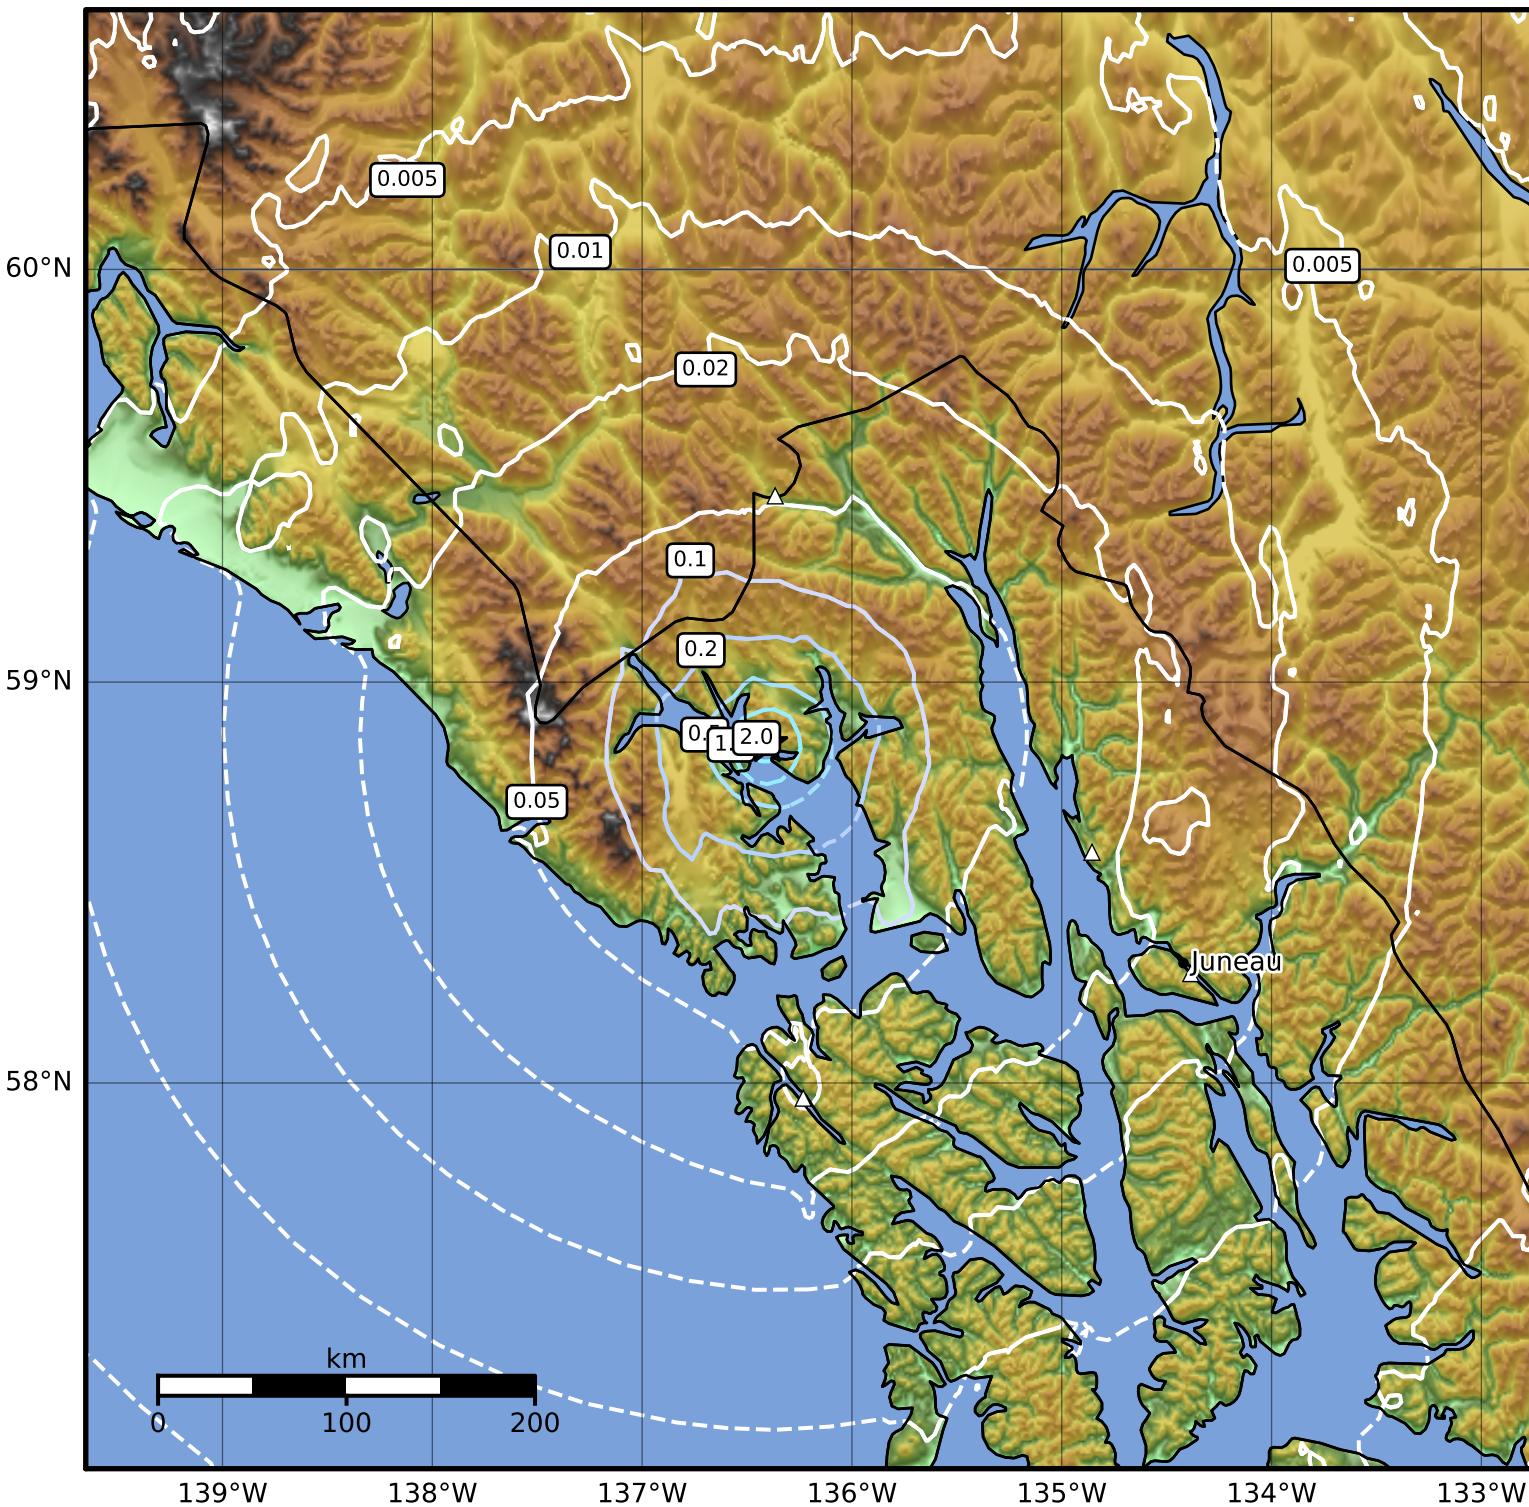

Peak Ground Acceleration Map Alaska Earthquake Center
 ShakeMap: 62 km (39 miles) NW of Gustavus
 Oct 14, 2023 23:15:53 UTC M3.7 N58.85 W136.40 Depth: 5.1km ID:ak023d710wha

PGA (%g)	0.1	0.2	0.5	1	2	5	10	20	50	100	200
----------	-----	-----	-----	---	---	---	----	----	----	-----	-----

Scale based on Worden et al. (2012)

△ Seismic Instrument ○ Reported Intensity

★ Epicenter

Version 1: Processed 2023-10-14T23:20:58Z