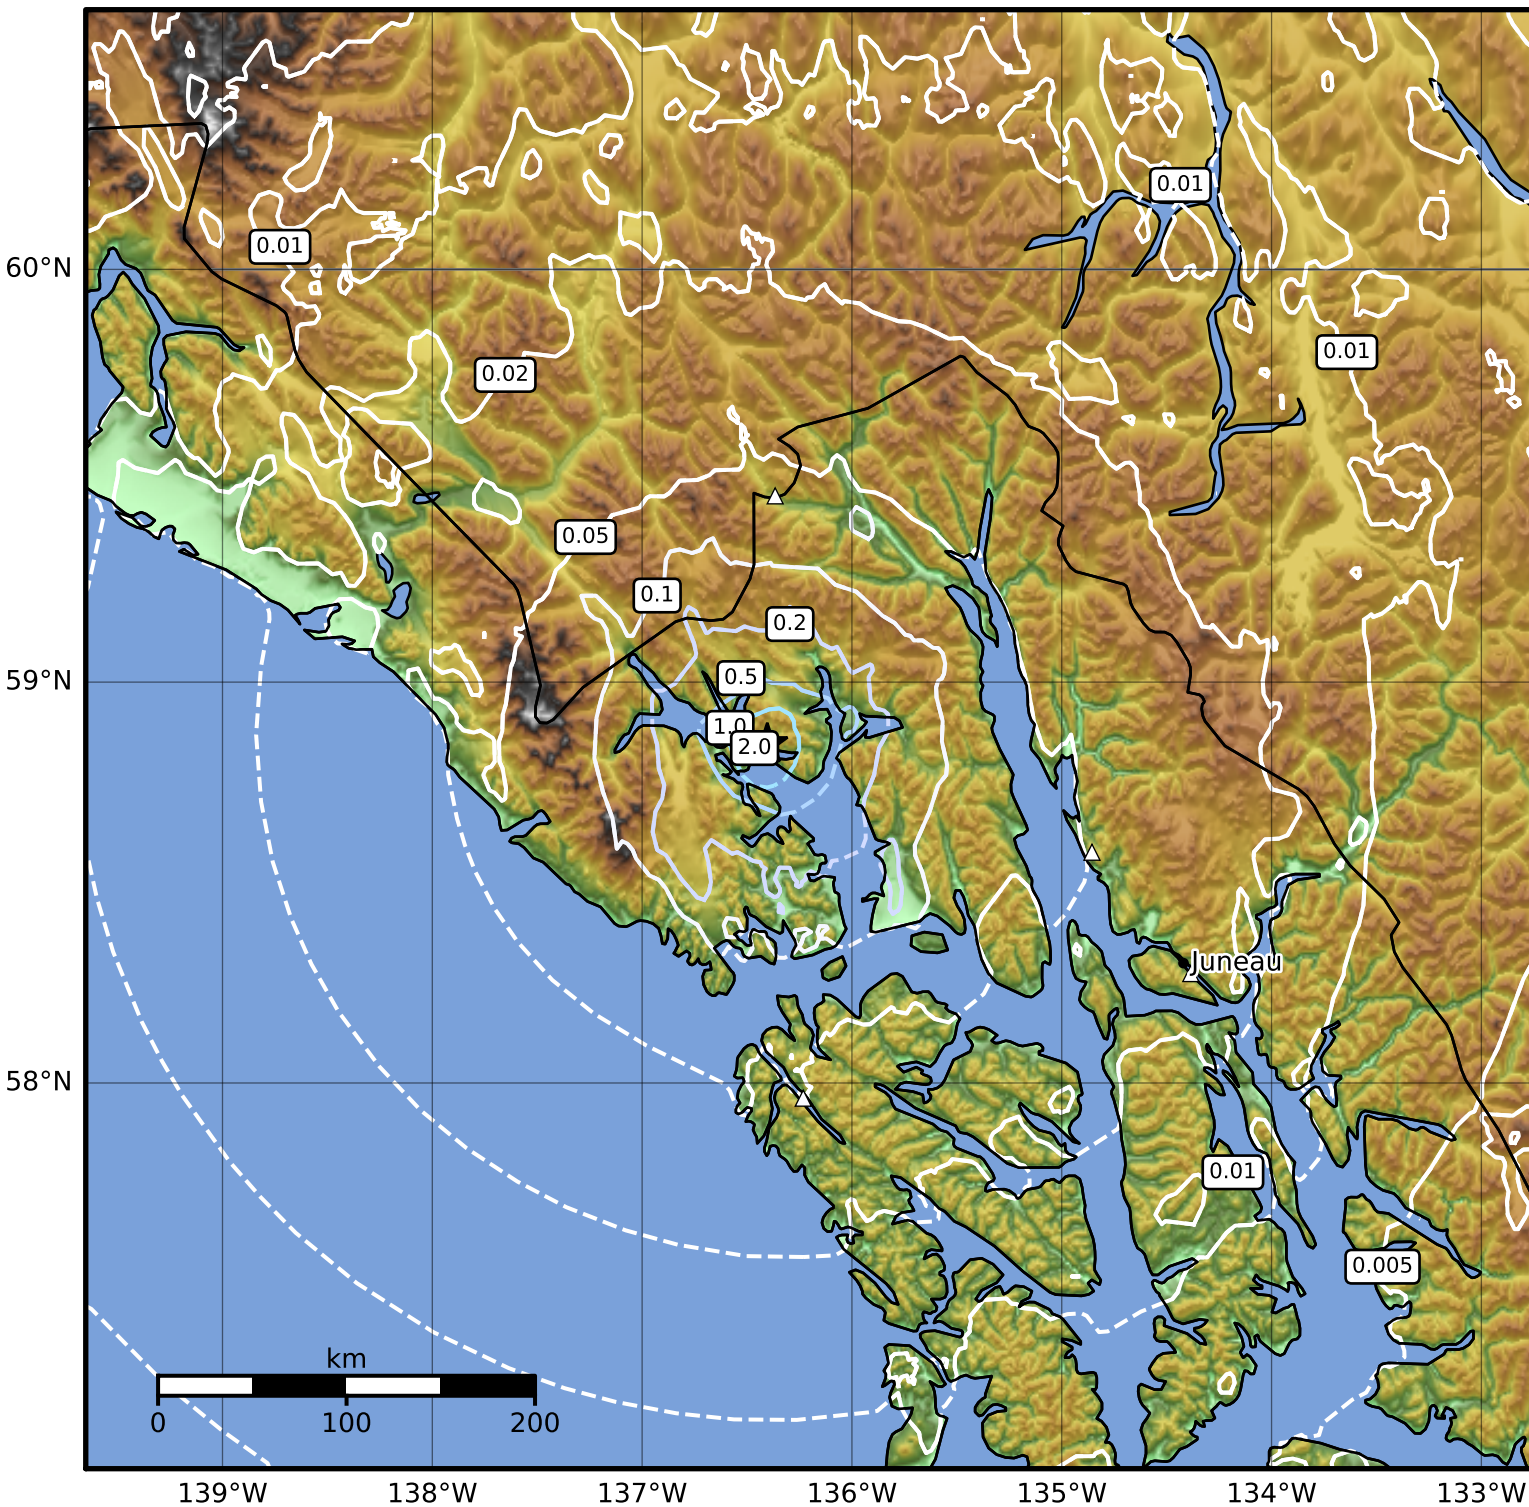

0.3 Second Peak Spectral Acceleration Map Alaska Earthquake Center  
 ShakeMap: 62 km (39 miles) NW of Gustavus  
 Oct 14, 2023 23:15:53 UTC M3.7 N58.85 W136.40 Depth: 5.1km ID:ak023d710wha

SA(0.3) (%g)	0.1	0.2	0.5	1	2	5	10	20	50	100	200
--------------	-----	-----	-----	---	---	---	----	----	----	-----	-----

Scale based on Worden et al. (2012)

Version 1: Processed 2023-10-14T23:20:58Z

△ Seismic Instrument ○ Reported Intensity

★ Epicenter