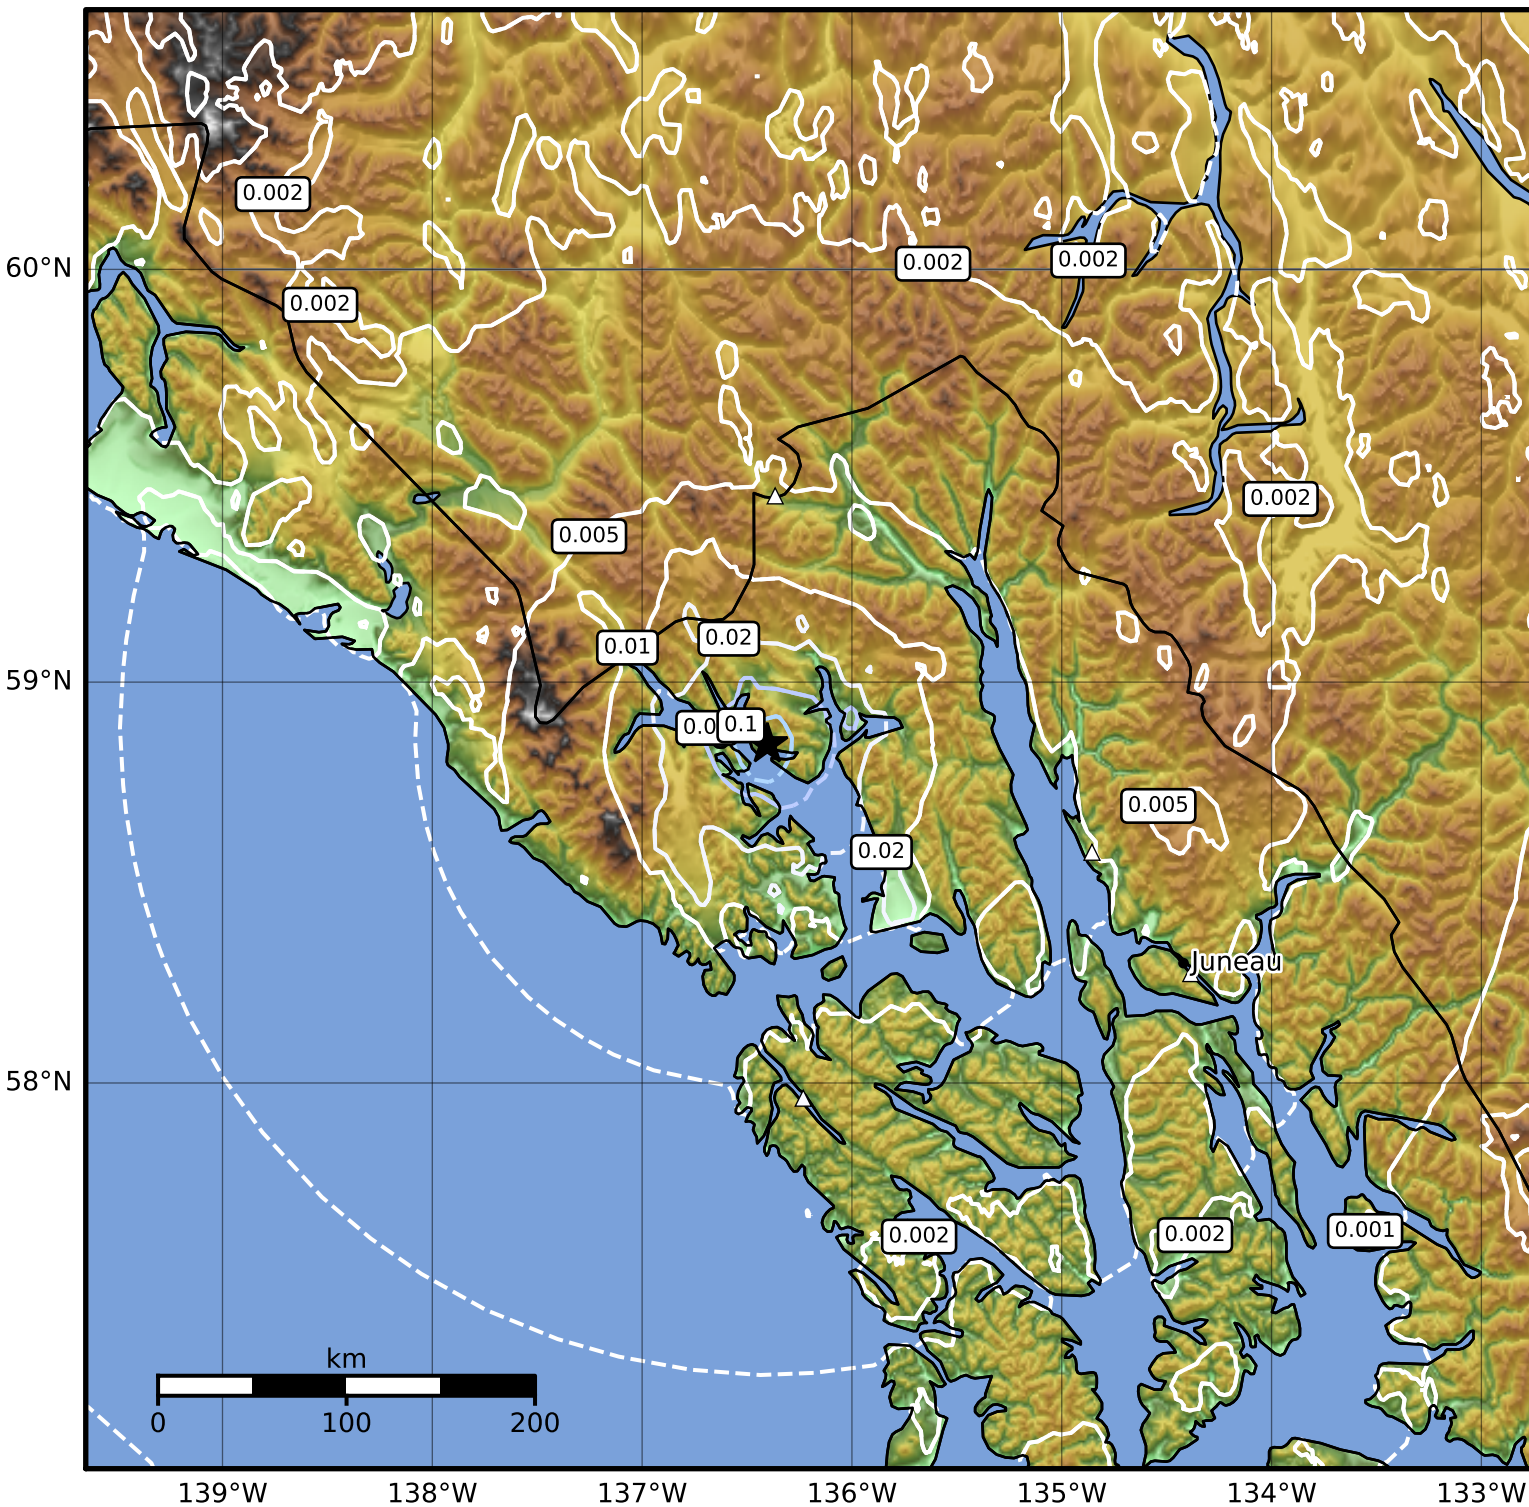

1.0 Second Peak Spectral Acceleration Map Alaska Earthquake Center
 ShakeMap: 62 km (39 miles) NW of Gustavus
 Oct 14, 2023 23:15:53 UTC M3.7 N58.85 W136.40 Depth: 5.1km ID:ak023d710wha

SA(1.0) (%g)	0.1	0.2	0.5	1	2	5	10	20	50	100	200
--------------	-----	-----	-----	---	---	---	----	----	----	-----	-----

Scale based on Worden et al. (2012)

Version 1: Processed 2023-10-14T23:20:58Z

△ Seismic Instrument ○ Reported Intensity

★ Epicenter