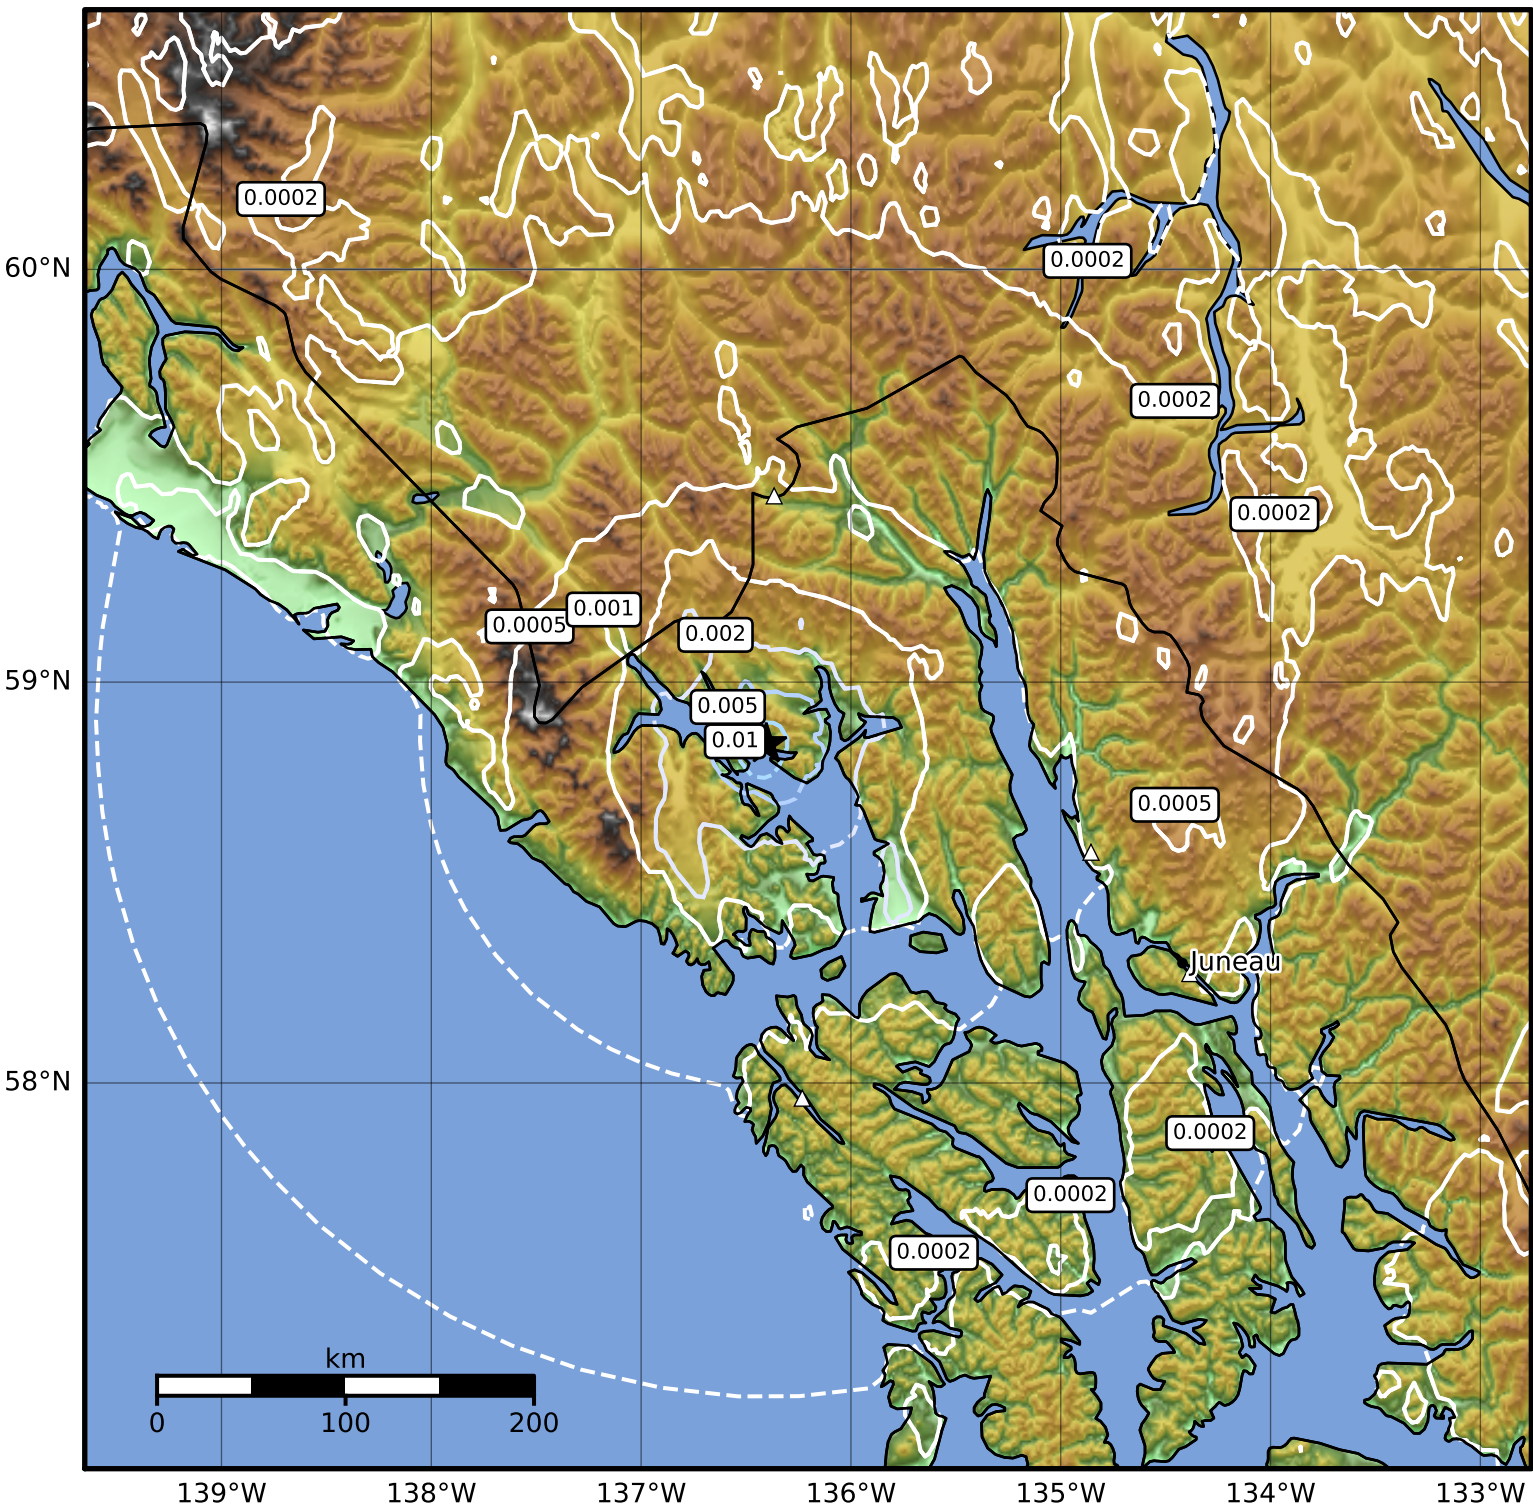

3.0 Second Peak Spectral Acceleration Map Alaska Earthquake Center
 ShakeMap: 62 km (39 miles) NW of Gustavus
 Oct 14, 2023 23:15:53 UTC M3.7 N58.85 W136.40 Depth: 5.1km ID:ak023d710wha

Scale based on Worden et al. (2012)

Version 1: Processed 2023-10-14T23:20:58Z

△ Seismic Instrument ○ Reported Intensity

★ Epicenter