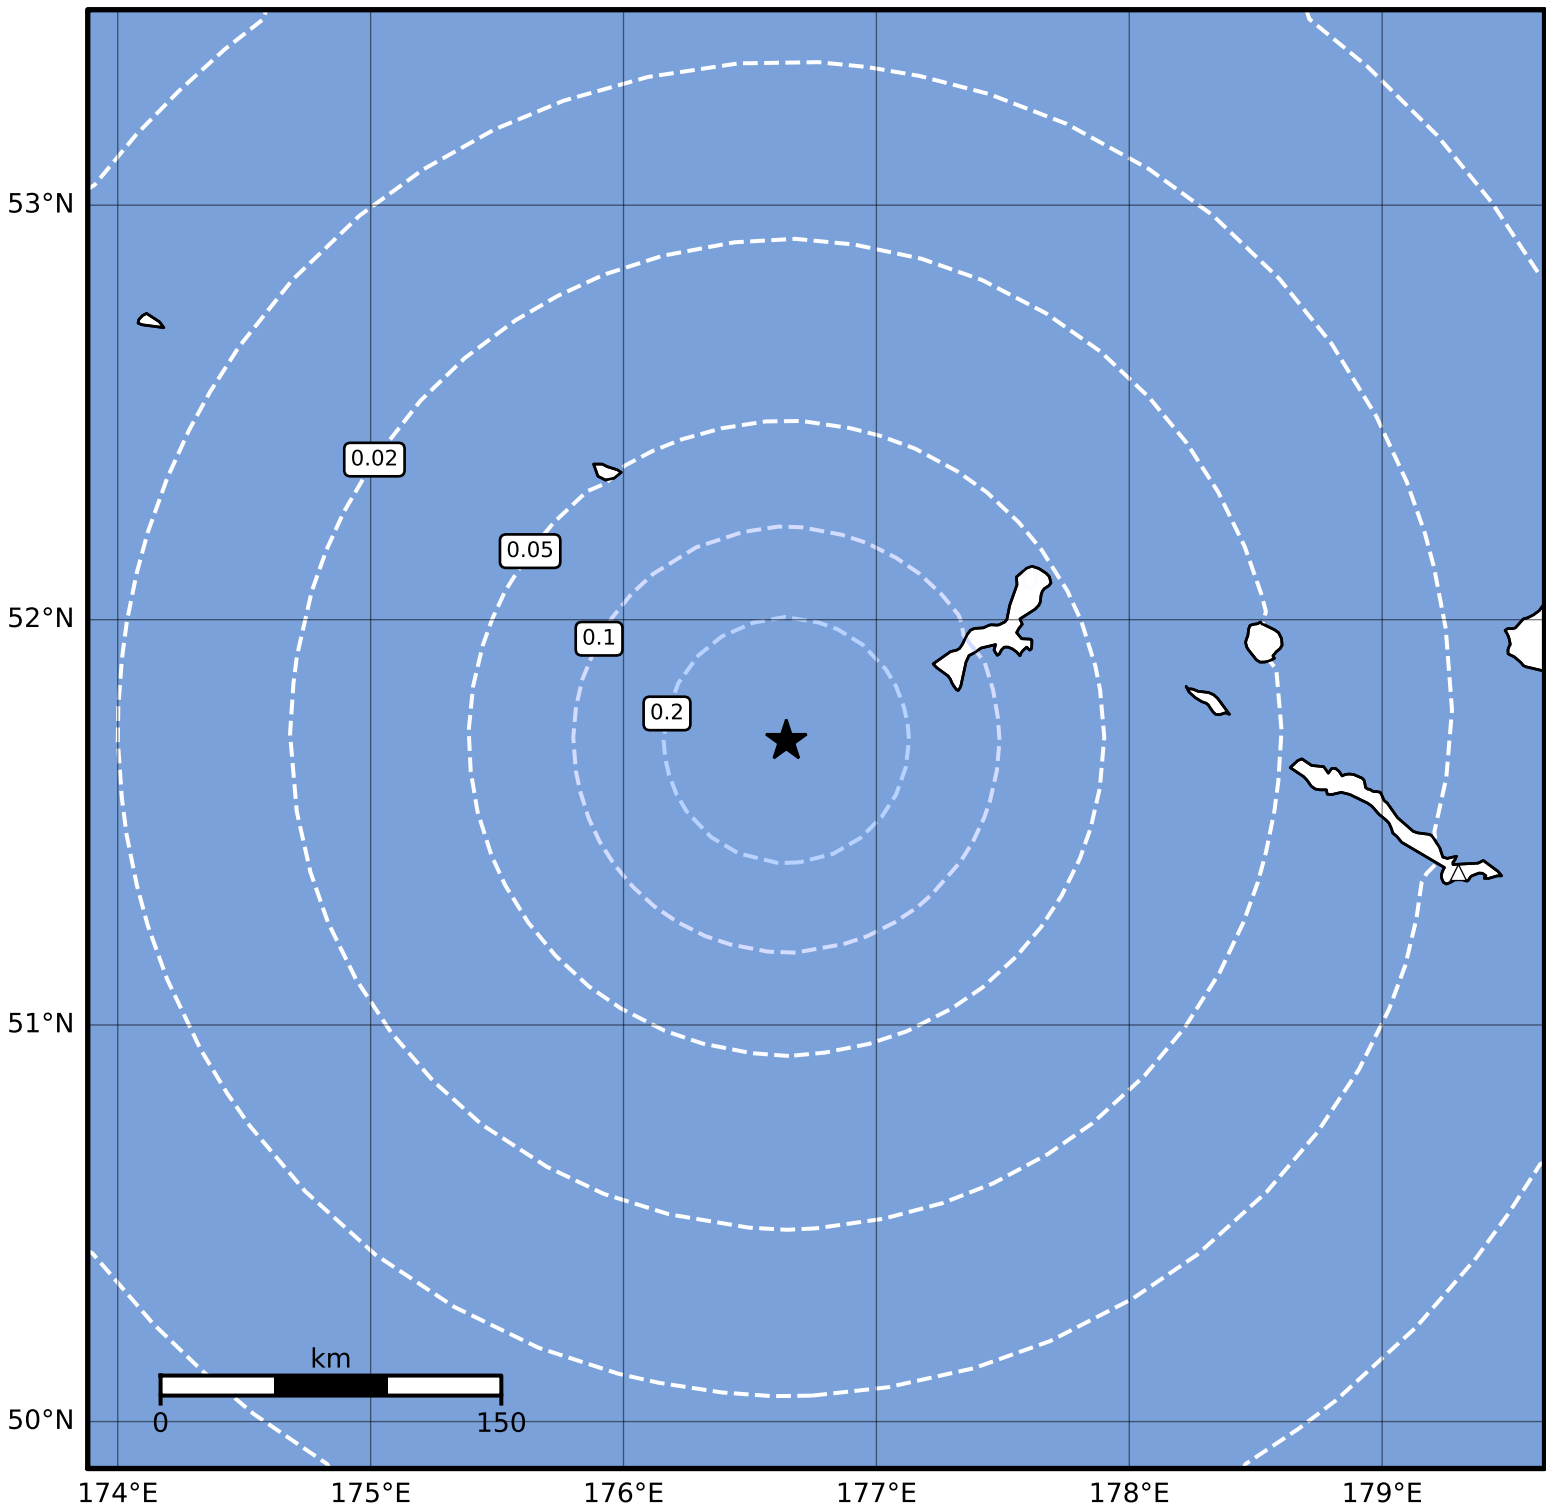

Peak Ground Acceleration Map Alaska Earthquake Center
ShakeMap: 87 km (54 miles) SE of Buldir Is
Oct 16, 2023 10:44:00 UTC M3.6 N51.70 E176.64 Depth: 36.4km ID:ak023da4j2g0

PGA (%g)	0.1	0.2	0.5	1	2	5	10	20	50	100	200
----------	-----	-----	-----	---	---	---	----	----	----	-----	-----

Scale based on Worden et al. (2012)

Version 1: Processed 2023-10-16T13:43:36Z

△ Seismic Instrument ○ Reported Intensity

★ Epicenter